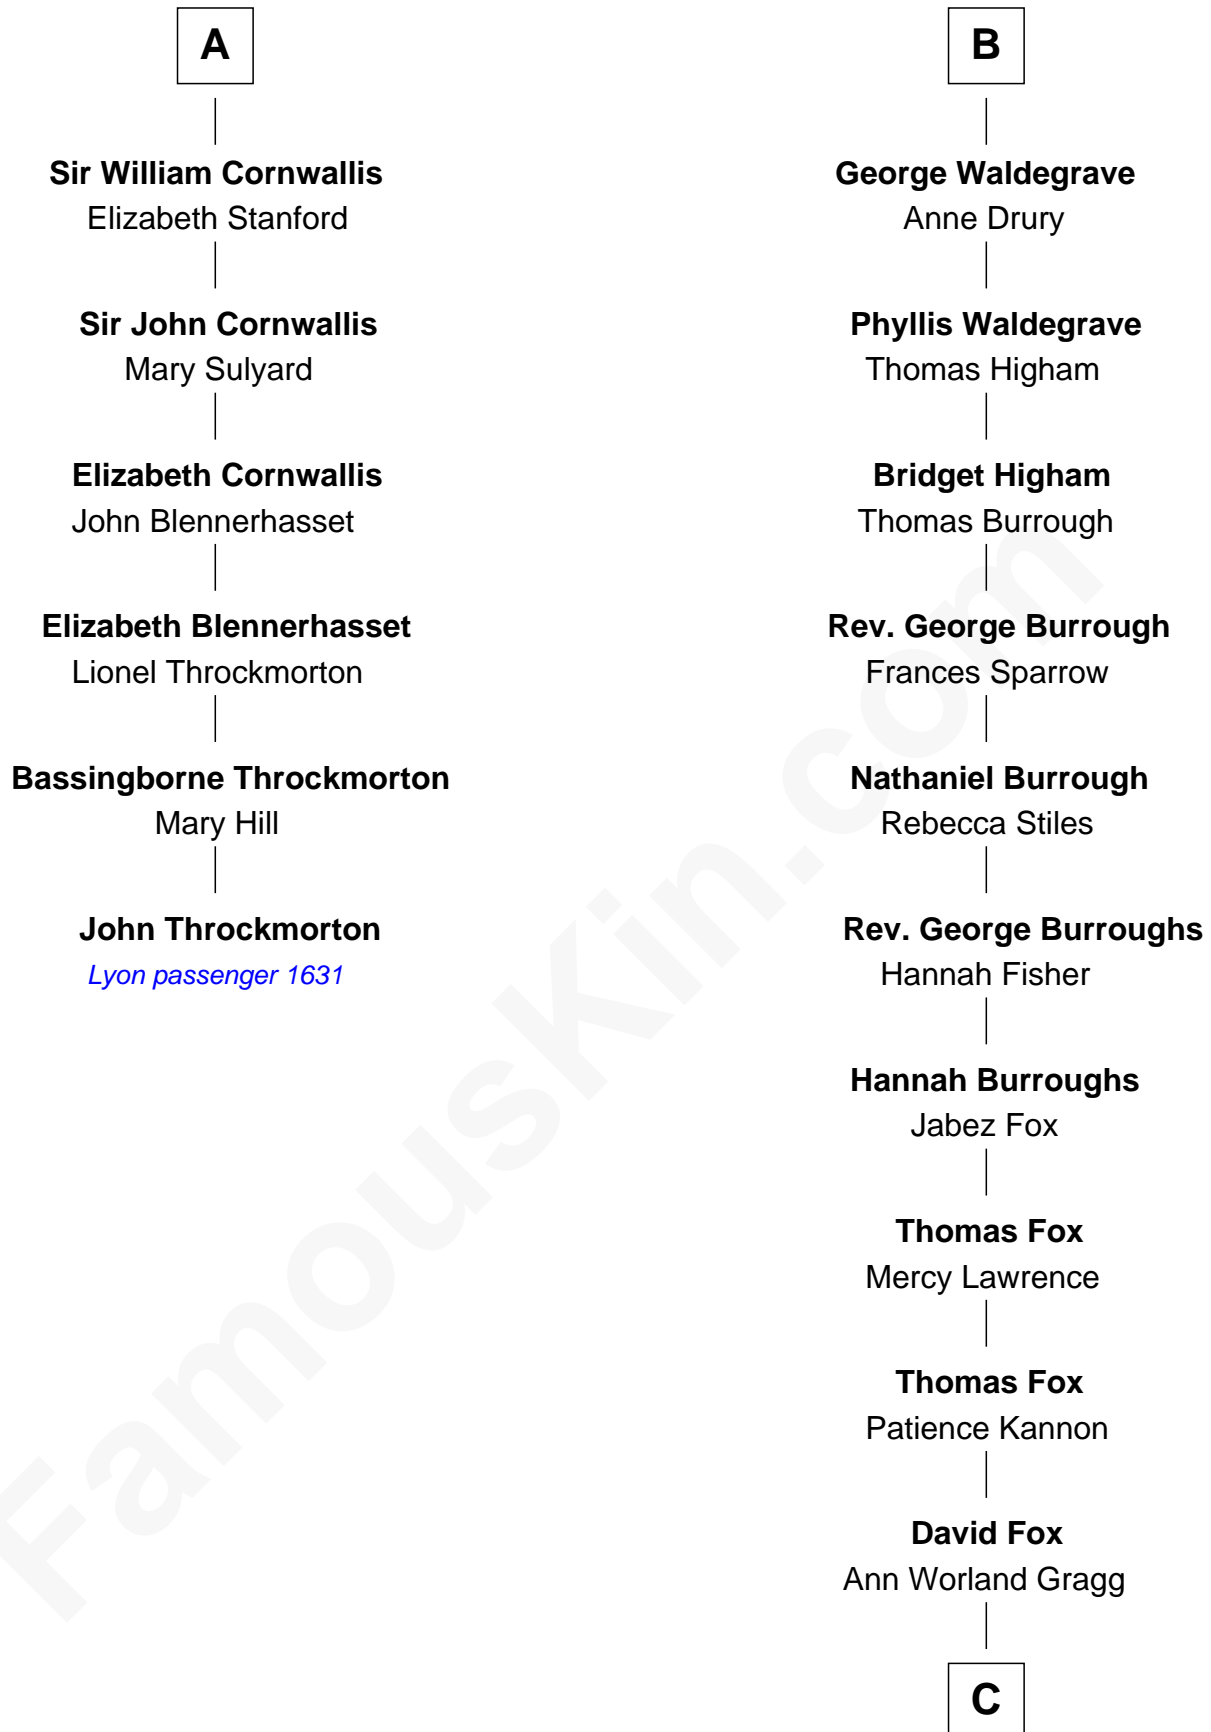

FamousKin.com

Relationship Chart of

John Throckmorton

(c1601 - c1683/4) Lyon passenger 1631

12th cousin 9 times removed of

Bob Moore

Co-Founder, Bob's Red Mill

Sir Hugh le Despencer

Isabella de Beauchamp

Hugh le Despencer

Eleanor de Clare

Isabel le Despencer

Richard Fitzalan

Sir Edmund Fitzalan

Sibyl de Montagu

Philippe Fitzalan

Margery Despencer

Sir Roger Wentworth

Henry Wentworth

Elizabeth Howard

Margery Wentworth

Sir William Waldegrave

B

C

—
Morris Fox

Sarah A. Smith

—
Violette Fox

Daniel Francis Learnard

—
Clinton Morris Learnard

Gertrude Maud Yost

—
Doris Dell Learnard

Kenneth Earl Moore