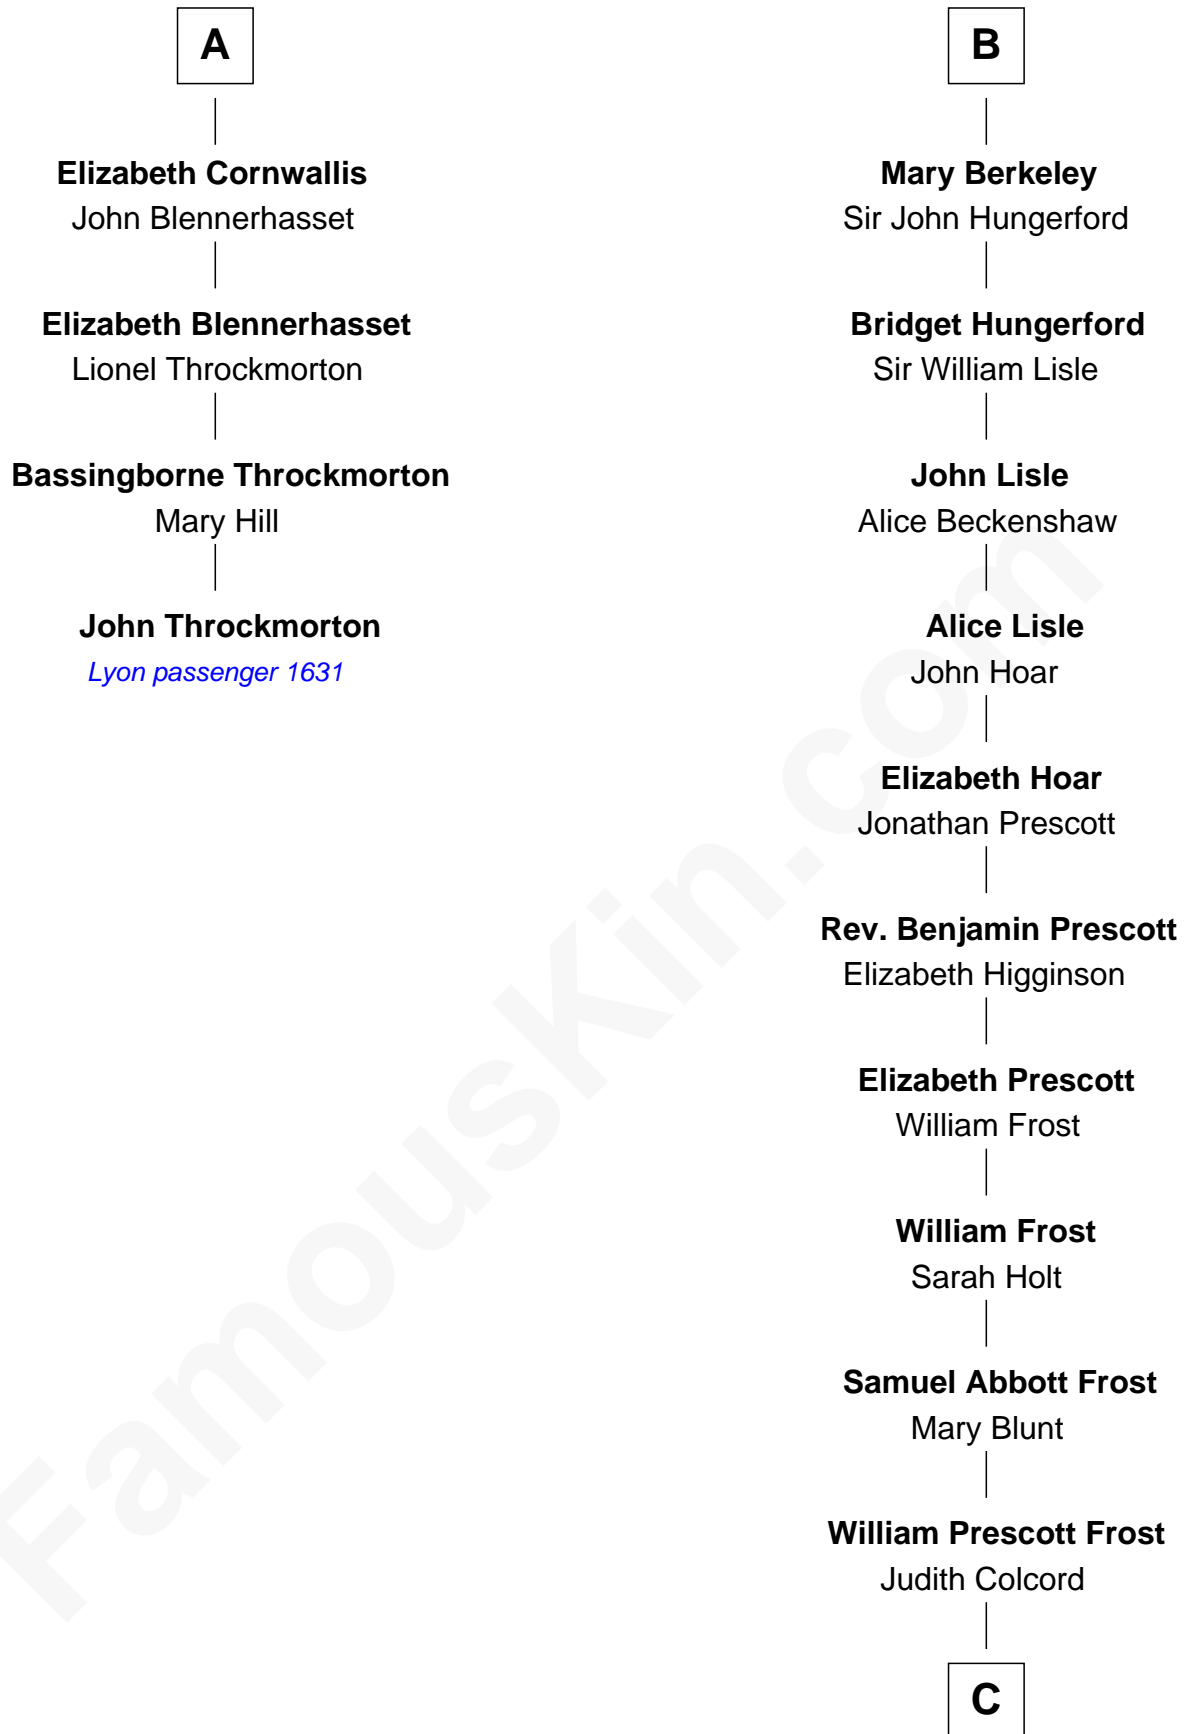

## Relationship Chart of

### John Throckmorton

(c1601 - c1683/4) Lyon passenger 1631

10th cousin 8 times removed of

**Robert Frost**

Poet and Playwright

**C**

**William Prescott Frost**

Isabella Moodie