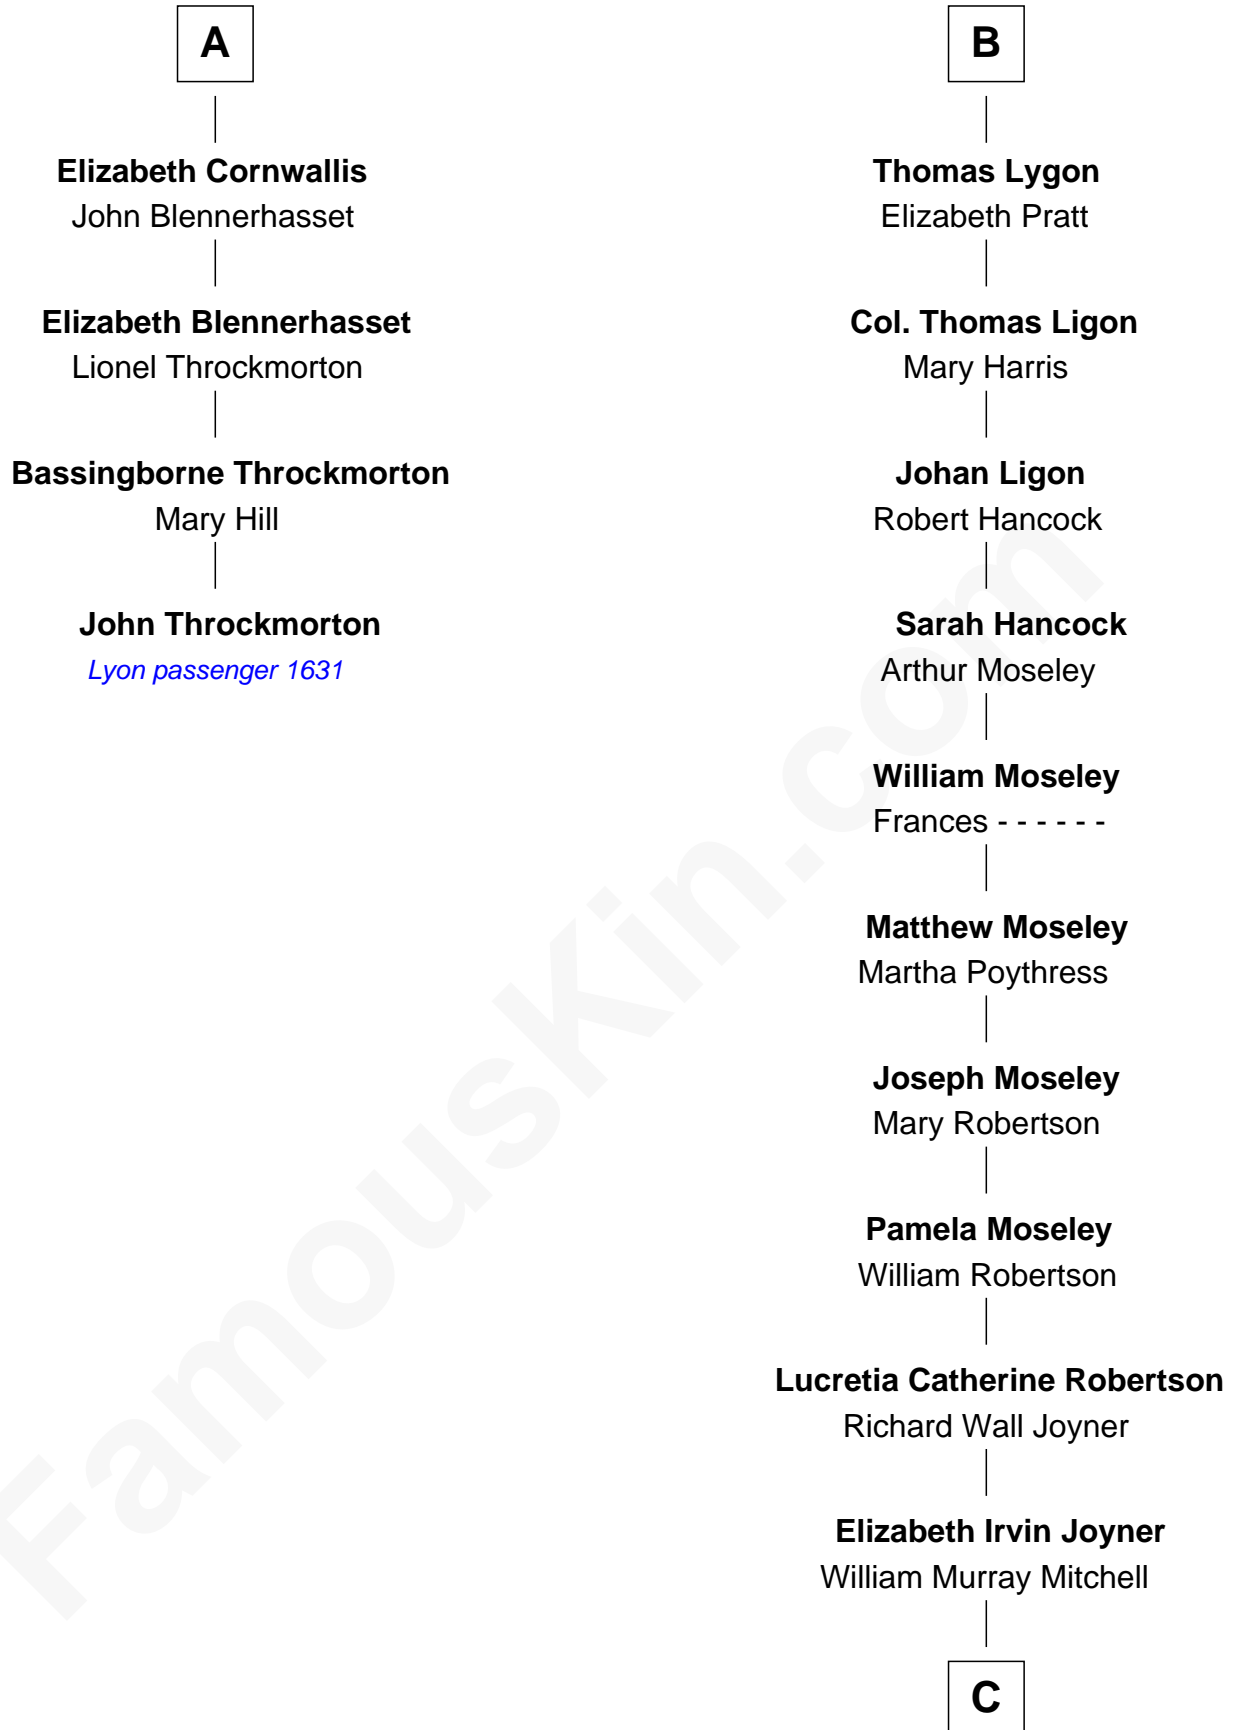

FamousKin.com

Relationship Chart of

John Throckmorton

(c1601 - c1683/4) Lyon passenger 1631

10th cousin 10 times removed of

Glenn Close

Movie, Television, and Stage Actress

C

Catherine Mitchell
Edwin Munford Taliaferro

Elizabeth Taliaferro
Edward Bennett Close

Dr. William Taliaferro Close
Elizabeth Mary H. Moore

Glenn Close
Movie, Television, and Stage Actress