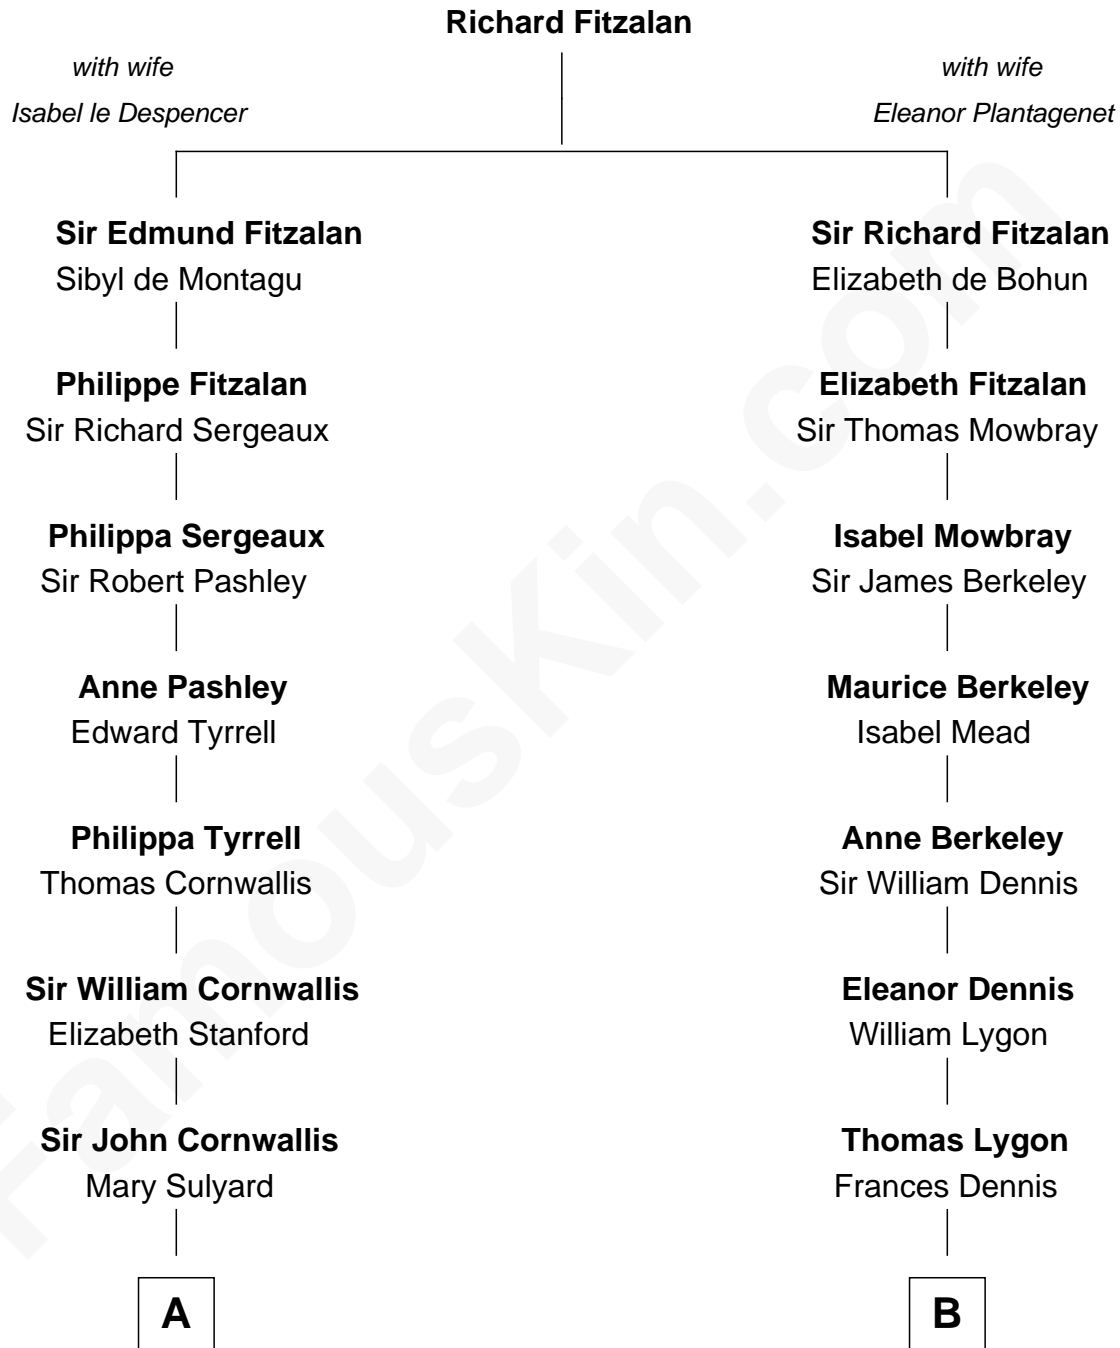

FamousKin.com

Relationship Chart of

John Throckmorton

(c1601 - c1683/4) Lyon passenger 1631

10th cousin 10 times removed of

Glenn Close

Movie, Television, and Stage Actress

C

Catherine Mitchell
Edwin Munford Taliaferro

Elizabeth Taliaferro
Edward Bennett Close

Dr. William Taliaferro Close
Elizabeth Mary H. Moore

Glenn Close
Movie, Television, and Stage Actress