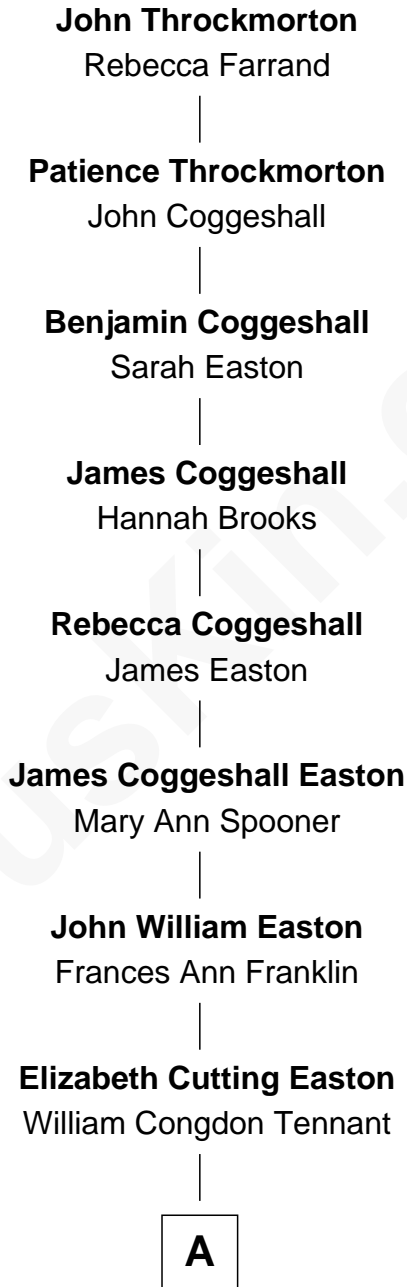

FamousKin.com Relationship Chart of

John Throckmorton

(c1601 - c1683/4) Lyon passenger 1631

8th Great-grandfather of

Marilyn Monroe

Actress, Model, and Singer

A

—
Elizabeth Easton Tennant

Frederick Almy Gifford

—
Charles Stanley Gifford

Gladys Pearl Monroe

—
Marilyn Monroe

Actress, Model, and Singer

FamousKin.com