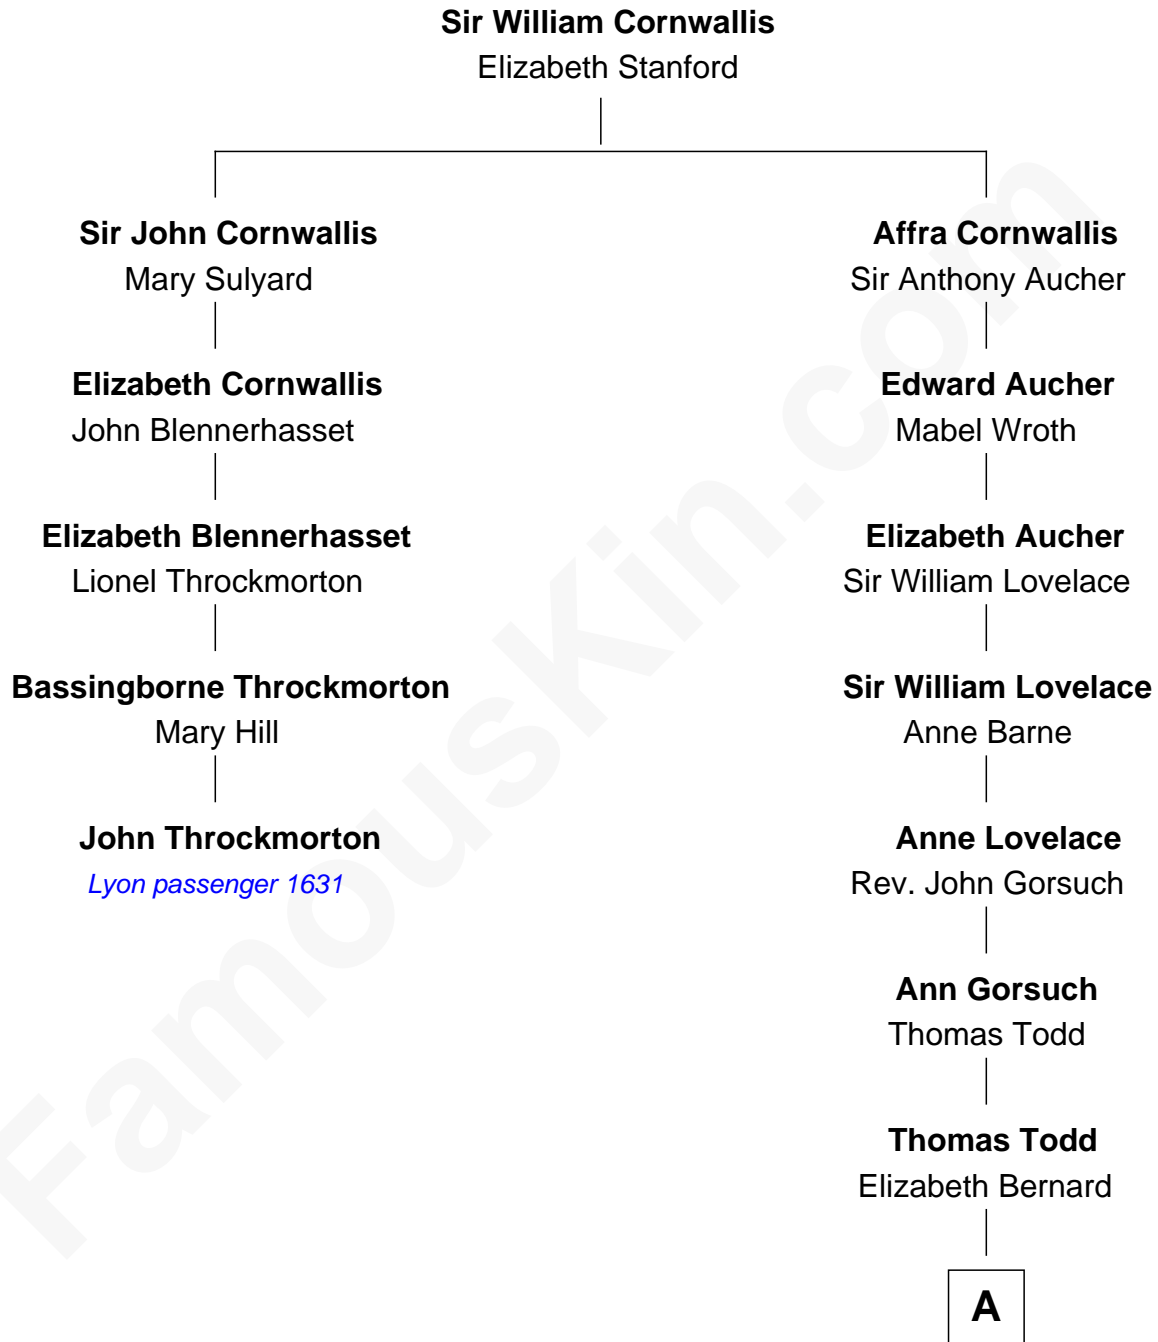

FamousKin.com
Relationship Chart of
John Throckmorton

(c1601 - c1683/4) Lyon passenger 1631

4th cousin 11 times removed of

Admiral Richard Byrd
Polar Explorer

A

Elizabeth Todd

Henry Seaton

George Seaton

Elizabeth Hill

Elizabeth Seaton

Col. John West

Thomas West

Elizabeth Blair Bolling

Eliza Bolling West

Dr. Joel Walker Flood

Col. Henry De La Warr Flood

Mary Elizabeth Trent

Joel Walker Flood

Ella Faulkner

Eleanor Bolling Flood

Richard Evelyn Byrd

Admiral Richard Byrd

Polar Explorer