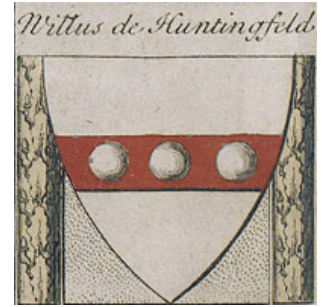

FamousKin.com Relationship Chart of

John Throckmorton

(c1601 - c1683/4) Lyon passenger 1631

1st cousin 17 times removed of

William de Huntingfield

Magna Carta Surety

B

—
Bassingborne Throckmorton

Mary Hill

—
John Throckmorton

Lyon passenger 1631

FamousKin.com