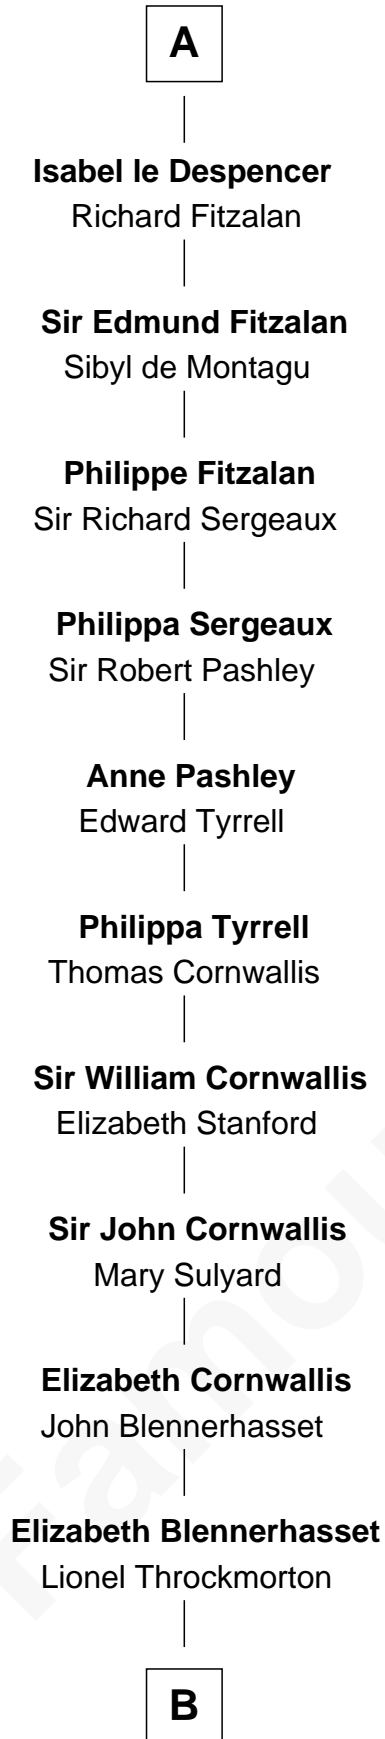

FamousKin.com Relationship Chart of

John Throckmorton

(c1601 - c1683/4) Lyon passenger 1631

1st cousin 17 times removed of

William de Huntingfield

Magna Carta Surety

B

—
Bassingborne Throckmorton

Mary Hill

—
John Throckmorton

Lyon passenger 1631

FamousKin.com