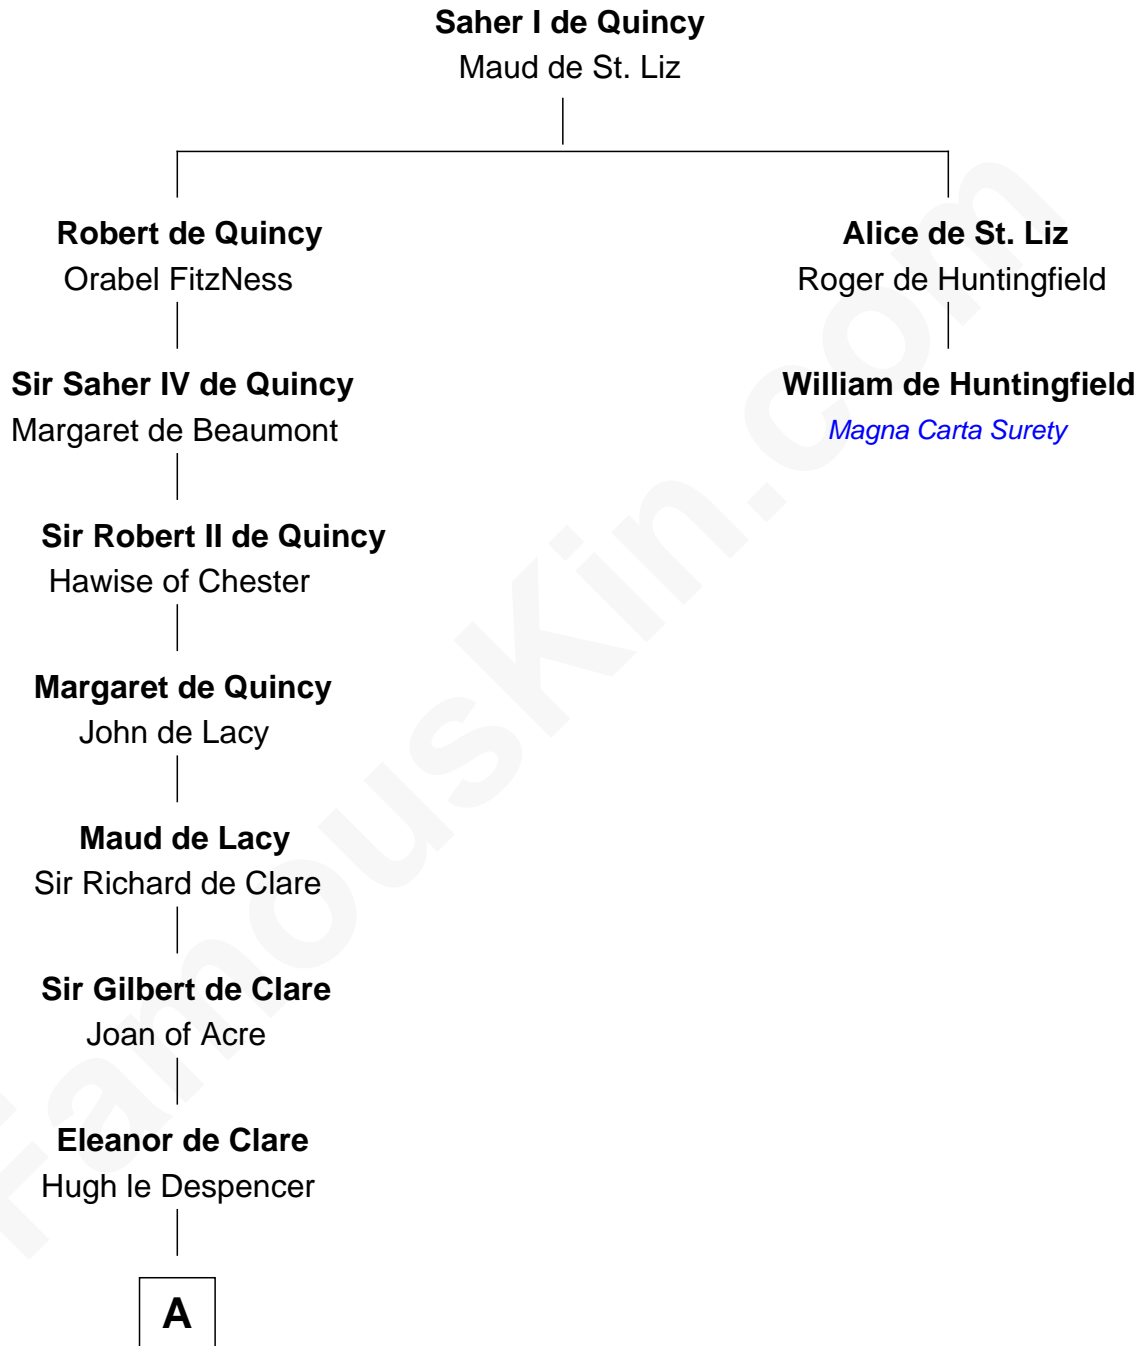

FamousKin.com Relationship Chart of

John Throckmorton

(c1601 - c1683/4) Lyon passenger 1631

1st cousin 17 times removed of

William de Huntingfield

Magna Carta Surety

B

—
Bassingborne Throckmorton

Mary Hill

—
John Throckmorton

Lyon passenger 1631

FamousKin.com