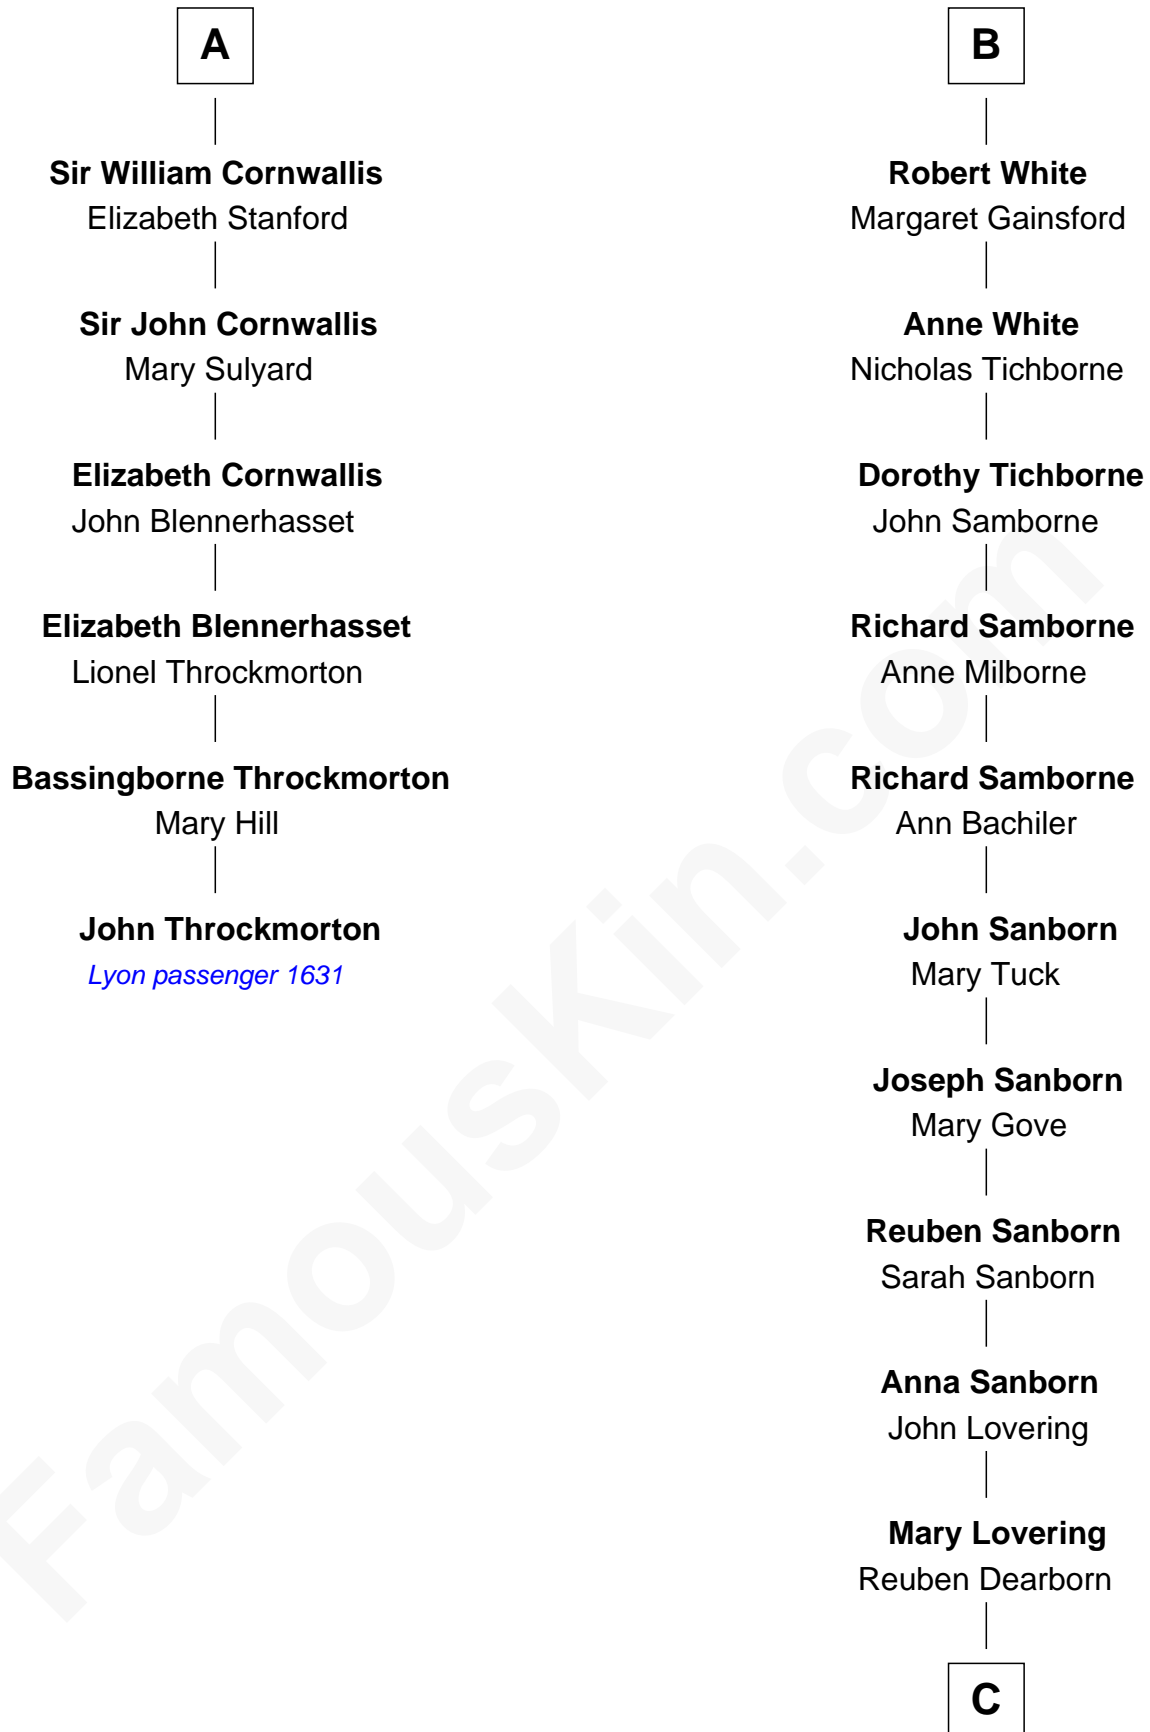

## Relationship Chart of

### John Throckmorton

(c1601 - c1683/4) Lyon passenger 1631

12th cousin 9 times removed of

**Louis L'Amour**  
Western Author

**C**

—  
**Levi Dearborn**

Anna Seavey

—  
**William S. Dearborn**

Frederica Garic

—  
**Abraham Truman Dearborn**

Elizabeth Frances Freeman

—  
**Emily Lavis Dearborn**

Dr. Louis Charles LaMoore

—  
**Louis L'Amour**

*Western Author*