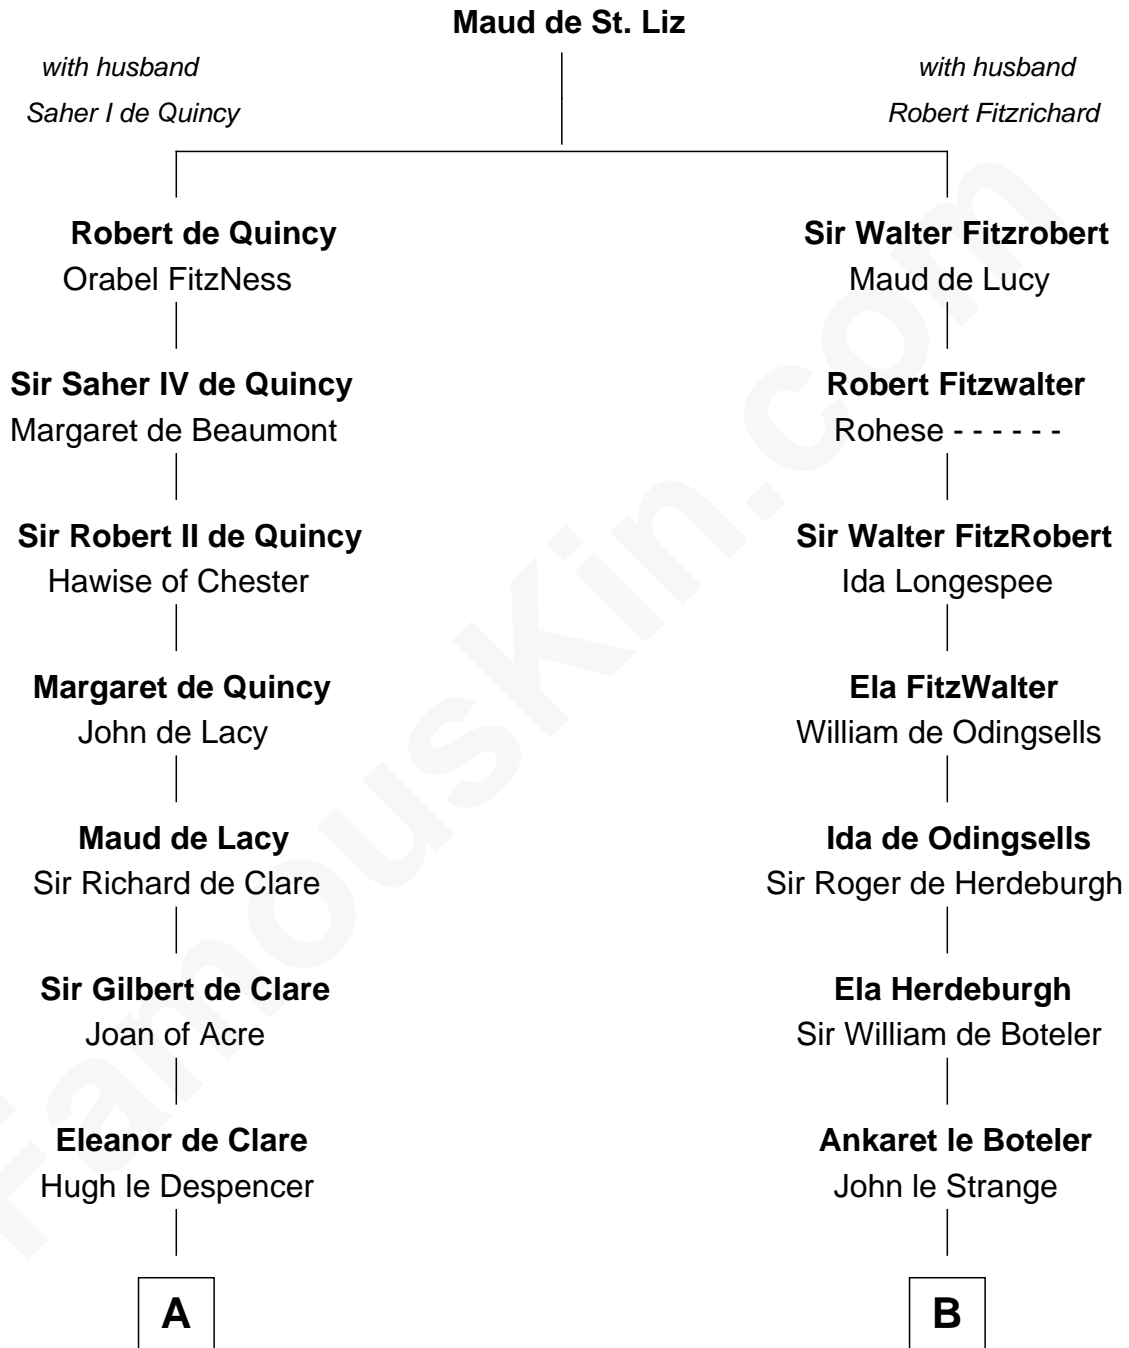

## Relationship Chart of

### John Throckmorton

(c1601 - c1683/4) Lyon passenger 1631

18th cousin 1 time removed of

**James Bowdoin**

2nd Governor of Massachusetts

FamousKin.com