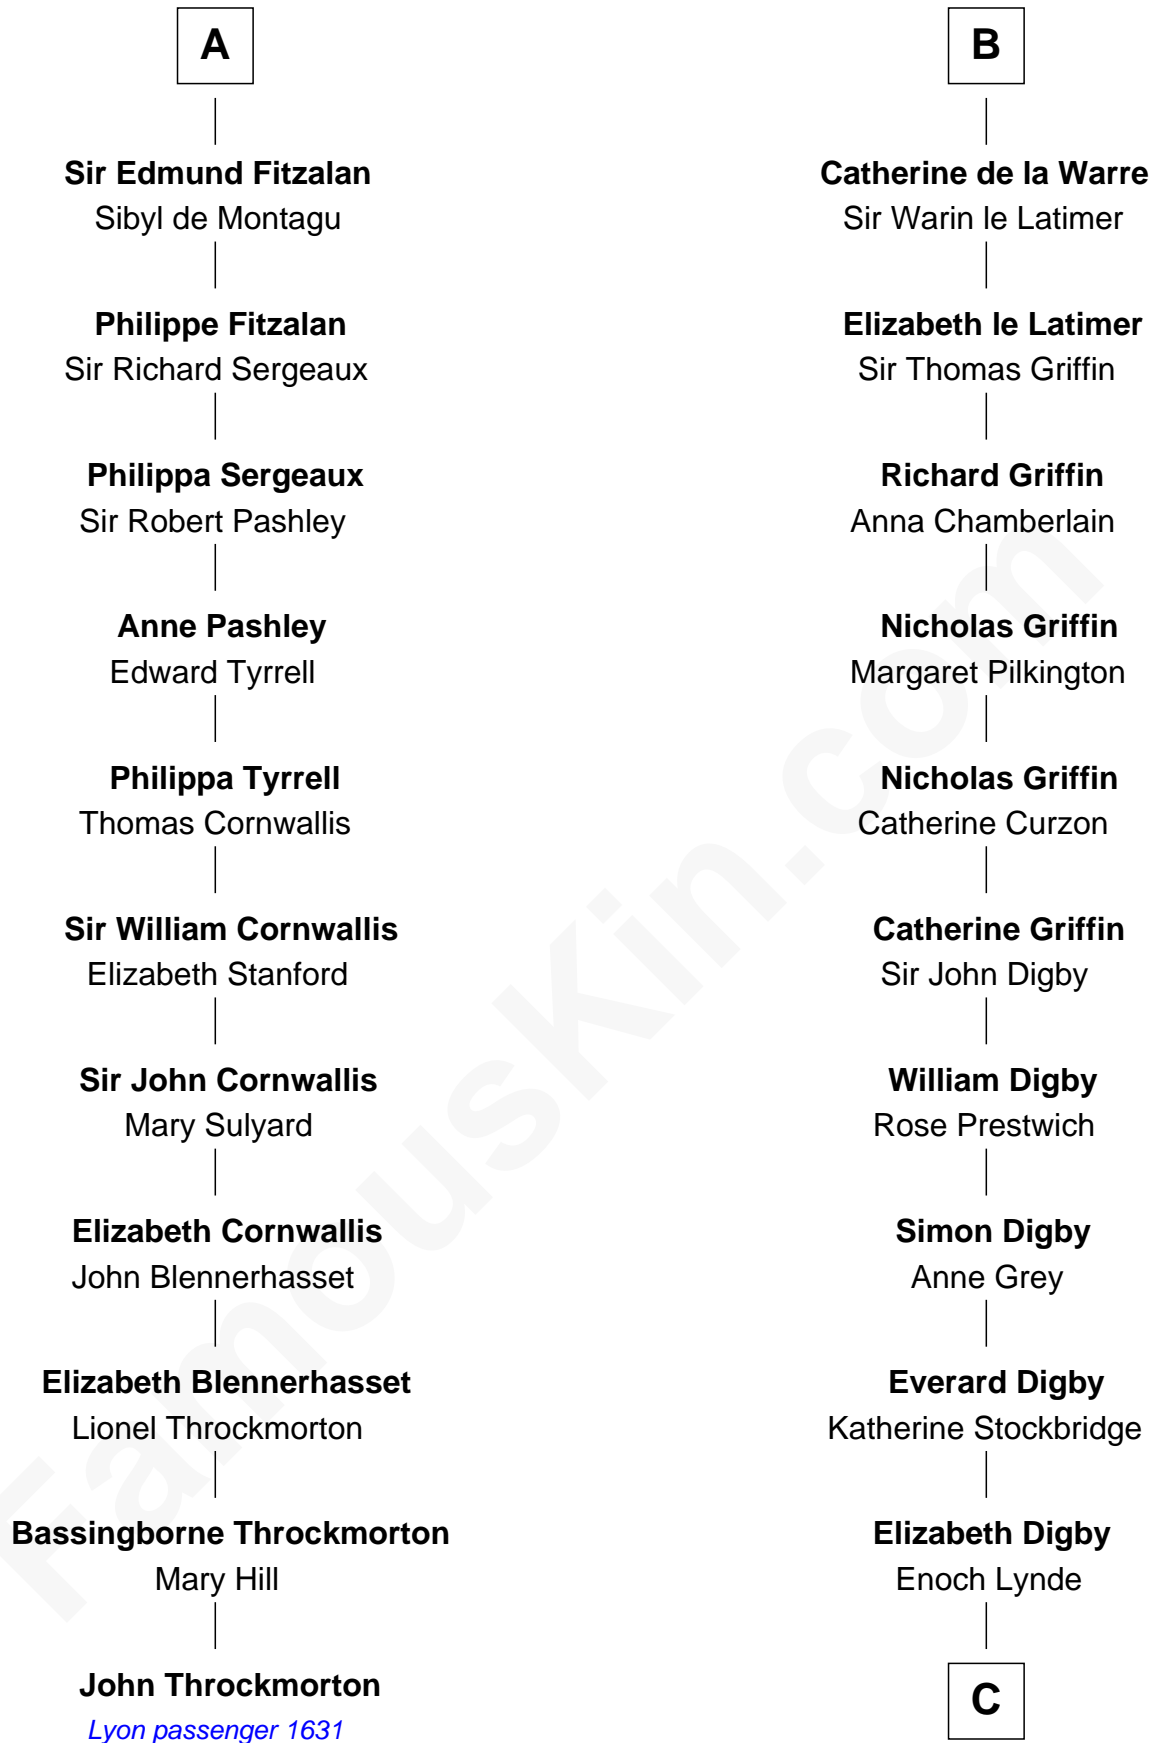

FamousKin.com Relationship Chart of

John Throckmorton

(c1601 - c1683/4) Lyon passenger 1631

17th cousin 3 times removed of

James Bowdoin

2nd Governor of Massachusetts

Gundred de Warenne

with husband
Roger de Newburgh

with husband
William I de Lancaster

Waleran de Newburgh

Alice de Harcourt

Avise of Lancaster

Richard de Morville

Alice de Newburgh

William Mauduit

Helena de Morville

John de Baliol

Isabella de Beauchamp

Sir Hugh le Despencer

Cecily de Baliol

Sir John de Burgh

Hugh le Despencer

Eleanor de Clare

Hawise de Burgh

Sir Robert de Grelle

Isabel le Despencer

Richard Fitzalan

Joan de Grelle

John de la Warre

A

B

C