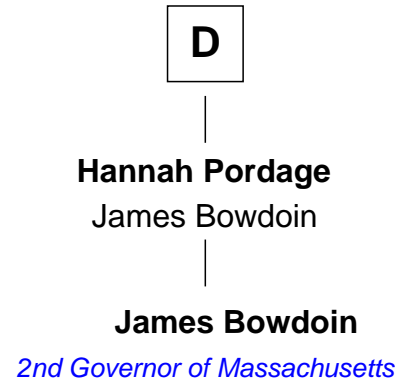

FamousKin.com Relationship Chart of

John Throckmorton

(c1601 - c1683/4) Lyon passenger 1631

18th cousin of

James Bowdoin

2nd Governor of Massachusetts

FamousKin.com