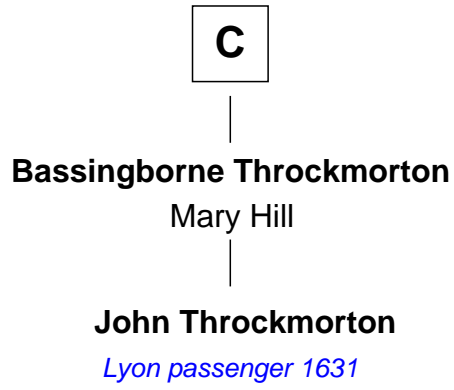

FamousKin.com Relationship Chart of

John Throckmorton

(c1601 - c1683/4) Lyon passenger 1631

18th cousin of

James Bowdoin

2nd Governor of Massachusetts

FamousKin.com