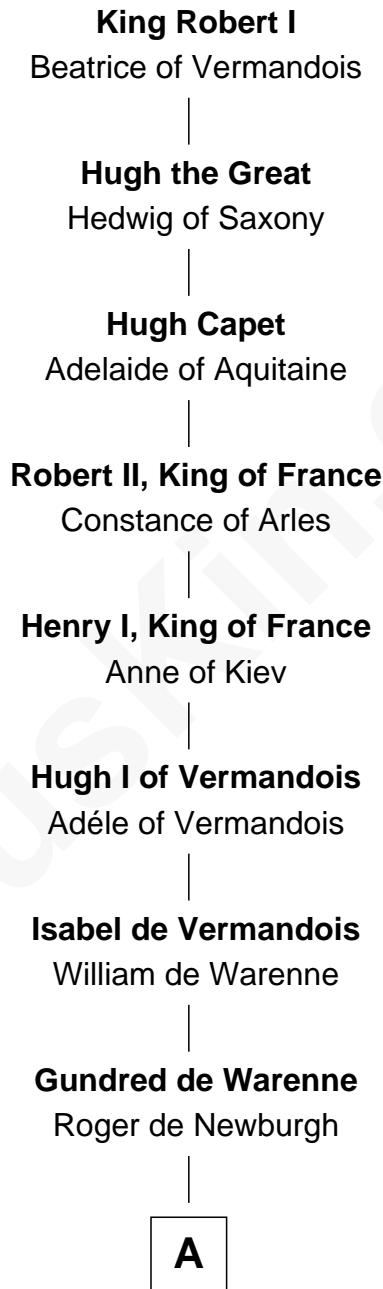

FamousKin.com Relationship Chart of

John Throckmorton

(c1601 - c1683/4) Lyon passenger 1631

23rd Great-grandson of

King Robert I

King of France

A

Waleran de Newburgh

Alice de Harcourt

Alice de Newburgh

William Mauduit

Isabel Mauduit

Sir William de Beauchamp

William de Beauchamp

Maud FitzJohn

Isabella de Beauchamp