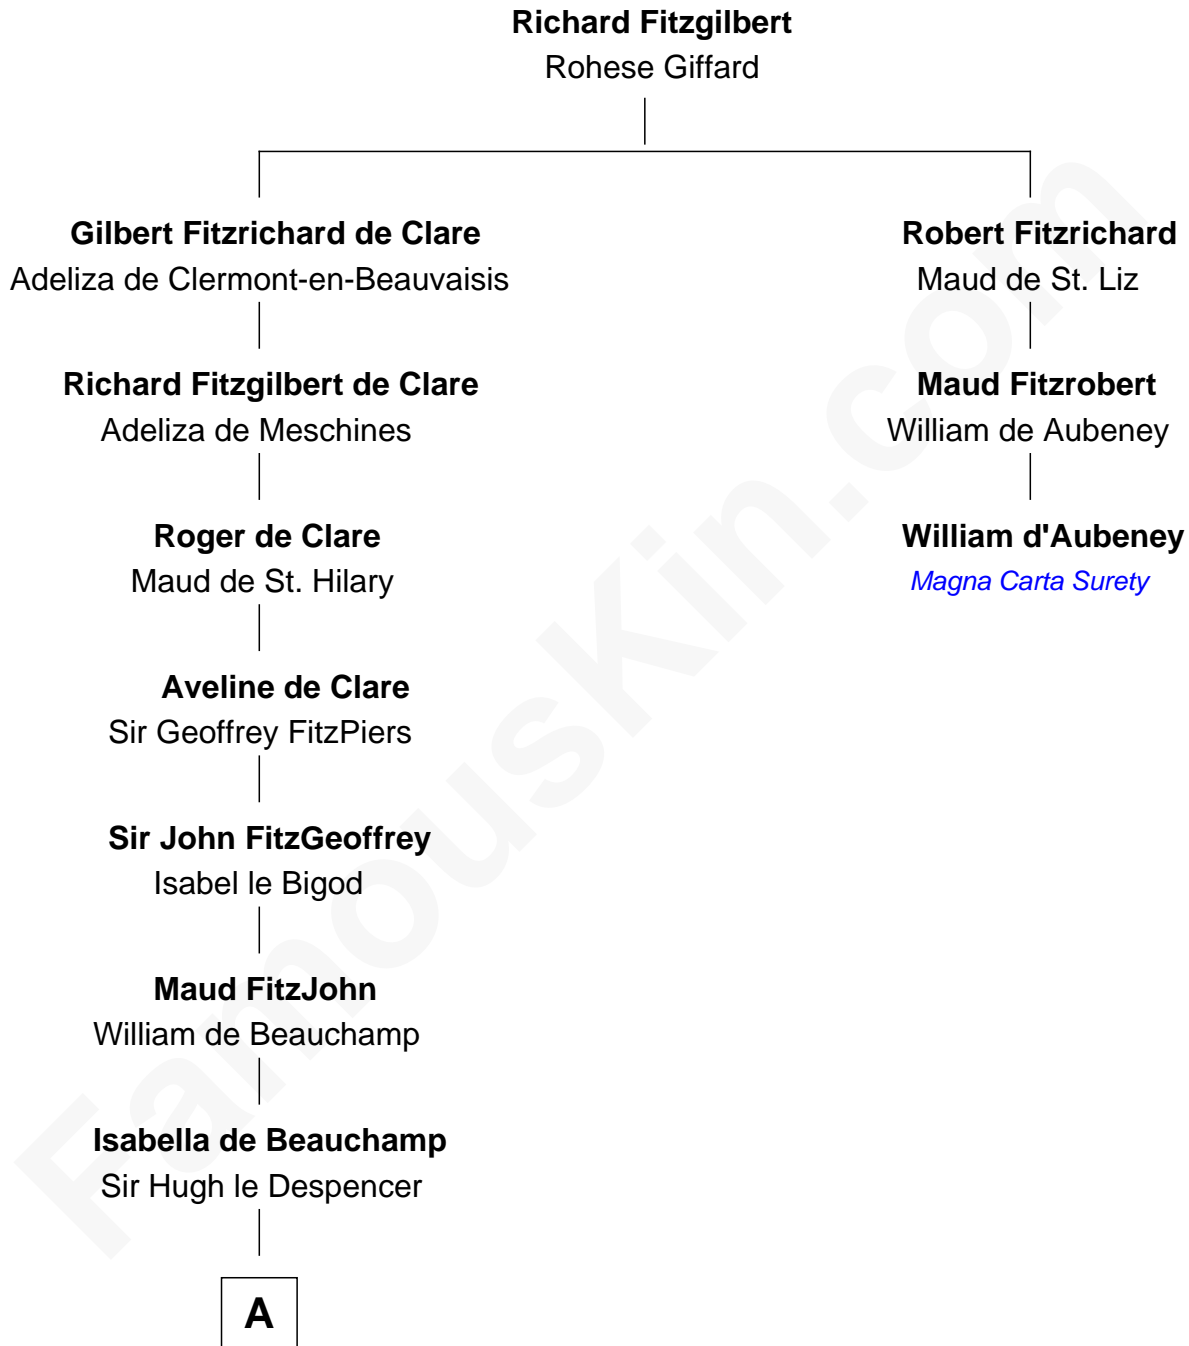

FamousKin.com Relationship Chart of

John Throckmorton

(c1601 - c1683/4) Lyon passenger 1631

2nd cousin 17 times removed of

William d'Aubenev

Magna Carta Surety

B

—
Elizabeth Blennerhasset

Lionel Throckmorton

—
Bassingborne Throckmorton

Mary Hill

—
John Throckmorton

Lyon passenger 1631

FamousKin.com