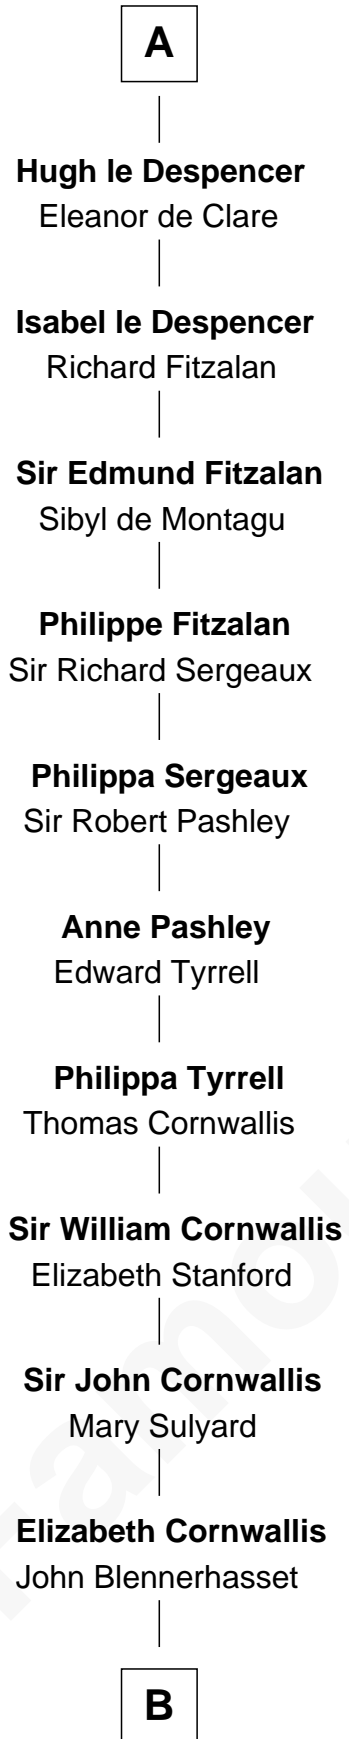

FamousKin.com Relationship Chart of

John Throckmorton

(c1601 - c1683/4) Lyon passenger 1631

2nd cousin 17 times removed of

William d'Aubenev

Magna Carta Surety

B

—
Elizabeth Blennerhasset

Lionel Throckmorton

—
Bassingborne Throckmorton

Mary Hill

—
John Throckmorton

Lyon passenger 1631

FamousKin.com