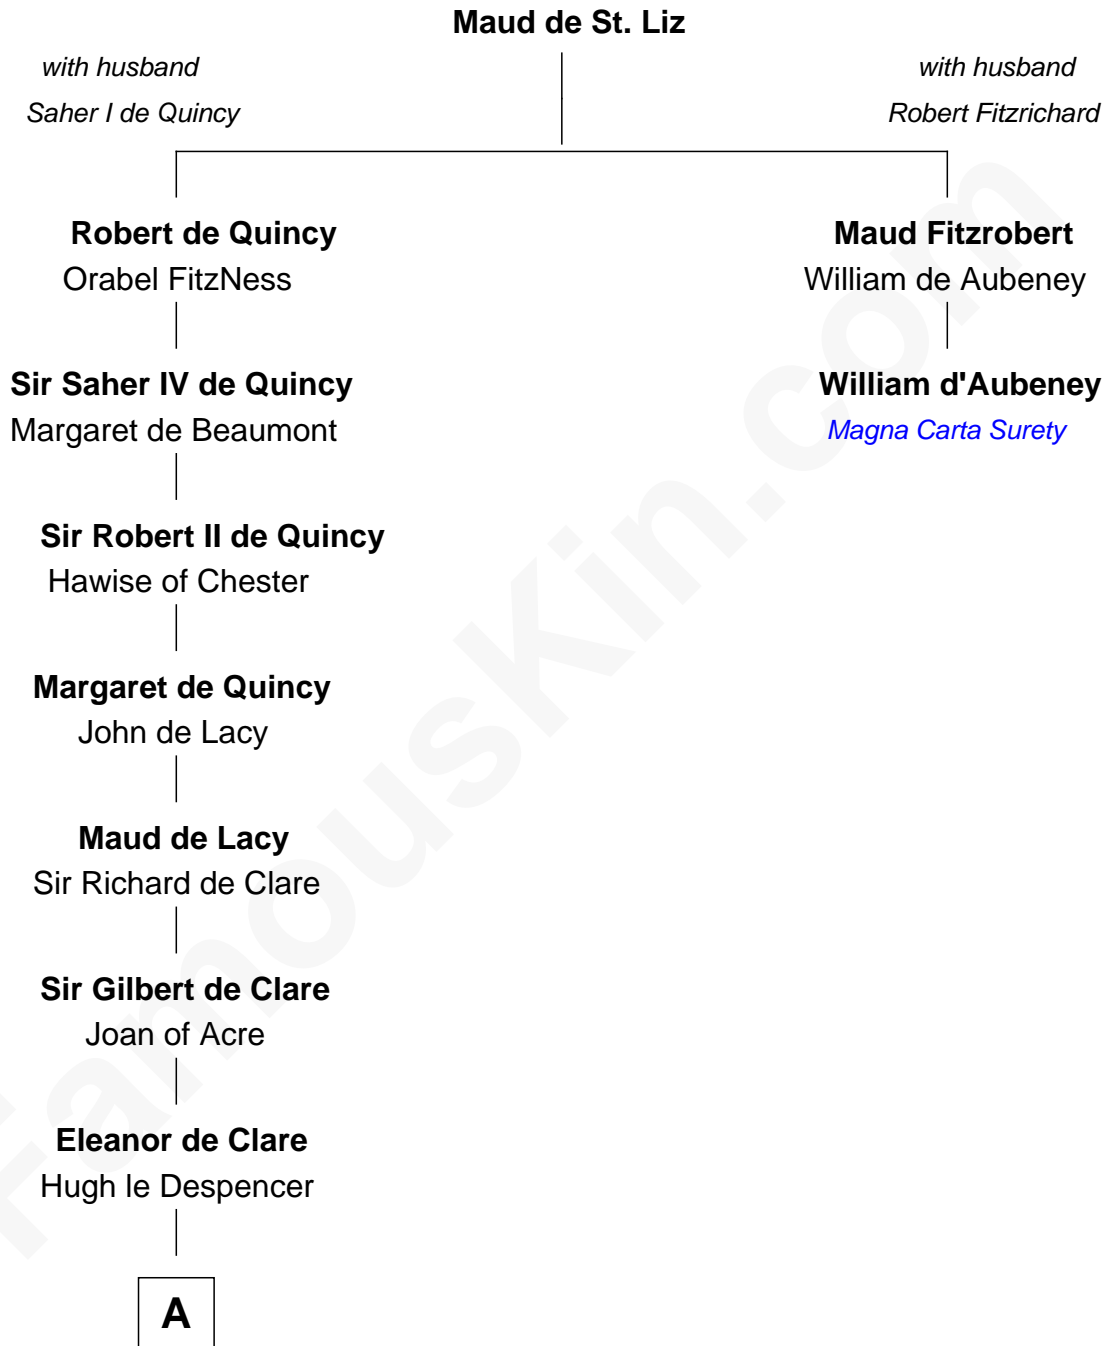

# FamousKin.com Relationship Chart of

**John Throckmorton**

(c1601 - c1683/4) Lyon passenger 1631

1st cousin 17 times removed of

**William d'Aubeny**

*Magna Carta Surety*

**B**

—  
**Bassingborne Throckmorton**

Mary Hill

—  
**John Throckmorton**

*Lyon passenger 1631*

FamousKin.com