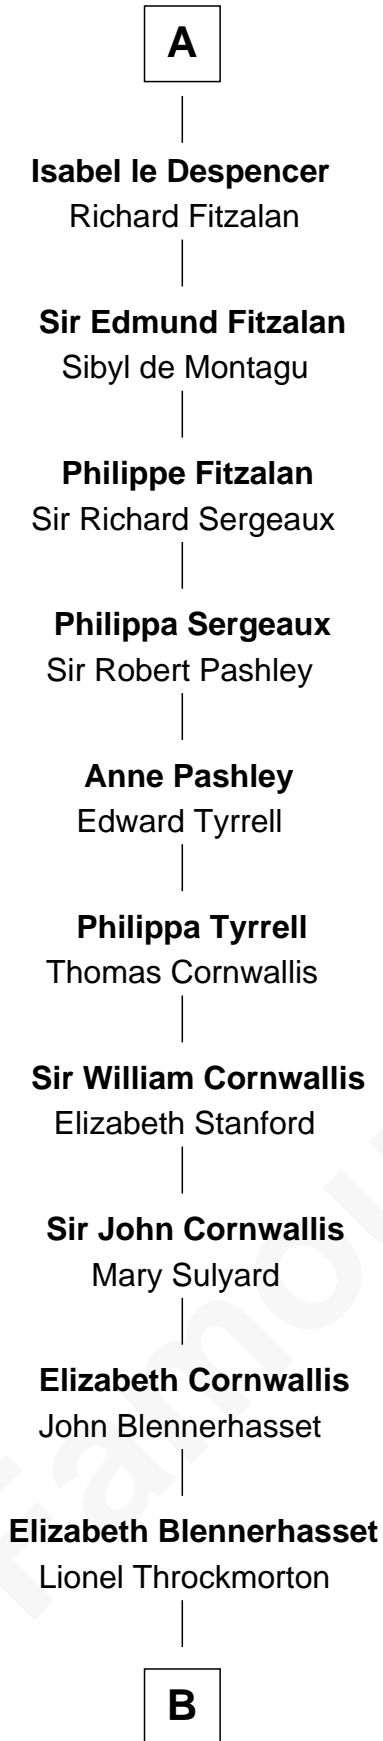

# FamousKin.com Relationship Chart of

**John Throckmorton**

(c1601 - c1683/4) Lyon passenger 1631

1st cousin 17 times removed of

**William d'Aubeny**

*Magna Carta Surety*

**B**

—  
**Bassingborne Throckmorton**

Mary Hill

—  
**John Throckmorton**

*Lyon passenger 1631*

FamousKin.com