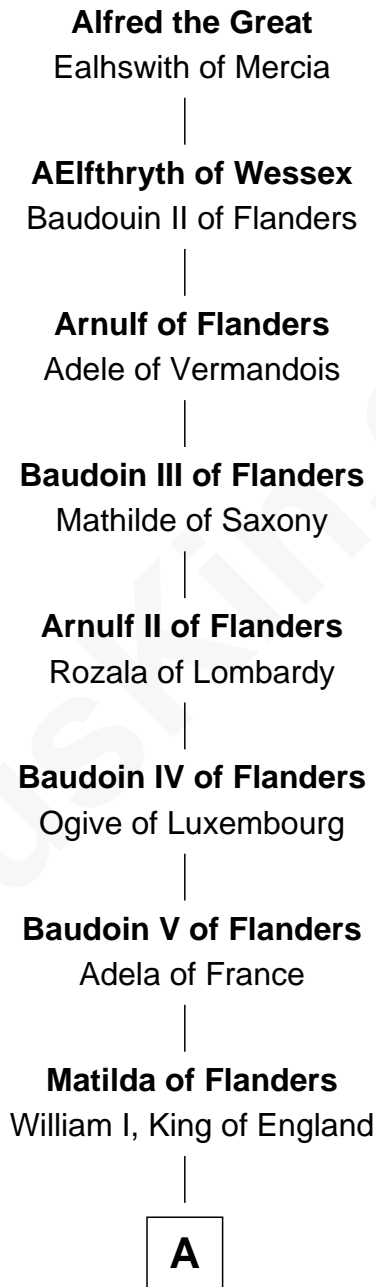

FamousKin.com Relationship Chart of

John Throckmorton

(c1601 - c1683/4) Lyon passenger 1631

25th Great-grandson of

Alfred the Great

King of the Anglo-Saxons

A

Henry I, King of England