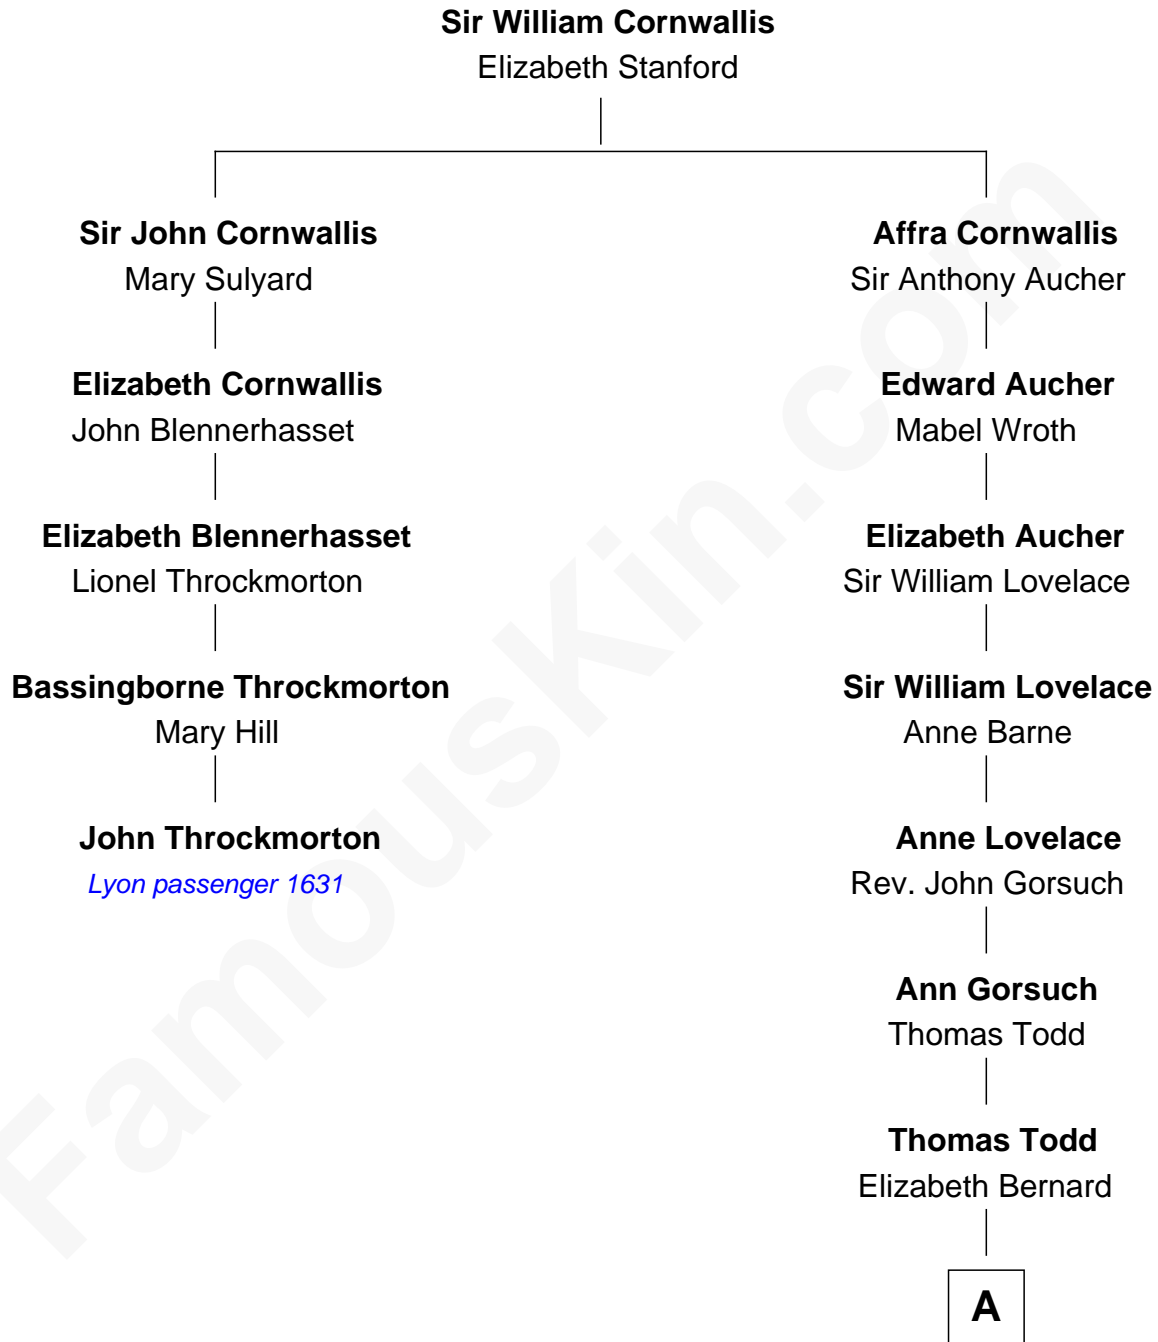

FamousKin.com

Relationship Chart of

John Throckmorton

(c1601 - c1683/4) Lyon passenger 1631

4th cousin 7 times removed of

General Robert E. Lee

Confederate Army - U.S. Civil War

A

—
Elizabeth Todd

Augustine Moore

—
Col. Bernard Moore

Anne Catherine Spotswood

—
Anne Butler Moore

Charles Carter

—
Anne Hill Carter

Maj. Gen. Henry Lee