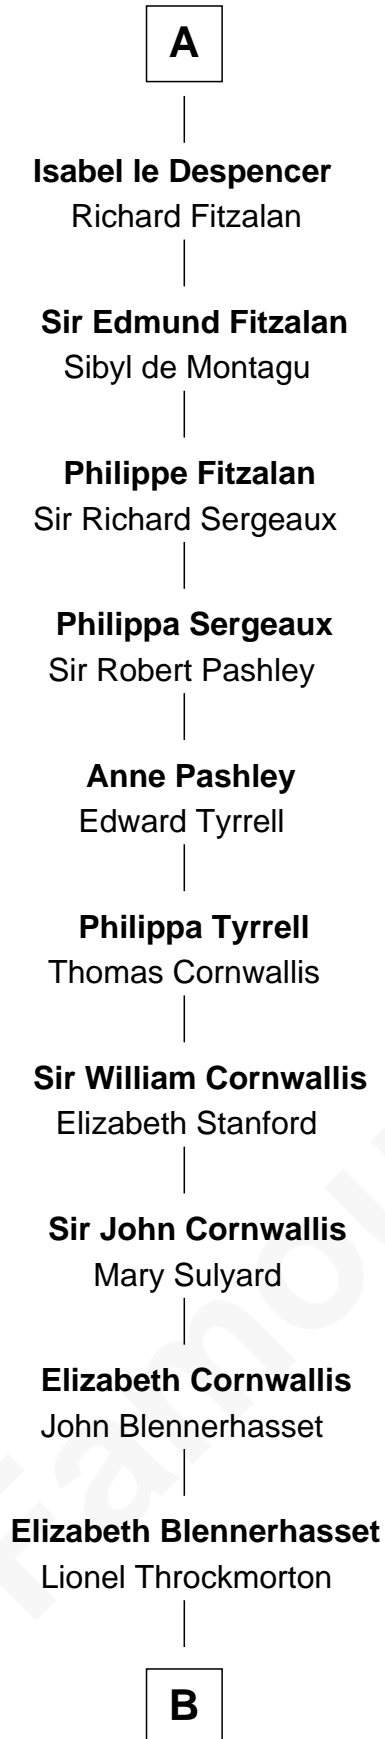

# FamousKin.com Relationship Chart of

**John Throckmorton**

(c1601 - c1683/4) Lyon passenger 1631

1st cousin 17 times removed of

**Robert Fitzwalter**

*Magna Carta Surety*

**B**

—  
**Bassingborne Throckmorton**

Mary Hill

—  
**John Throckmorton**

*Lyon passenger 1631*

FamousKin.com