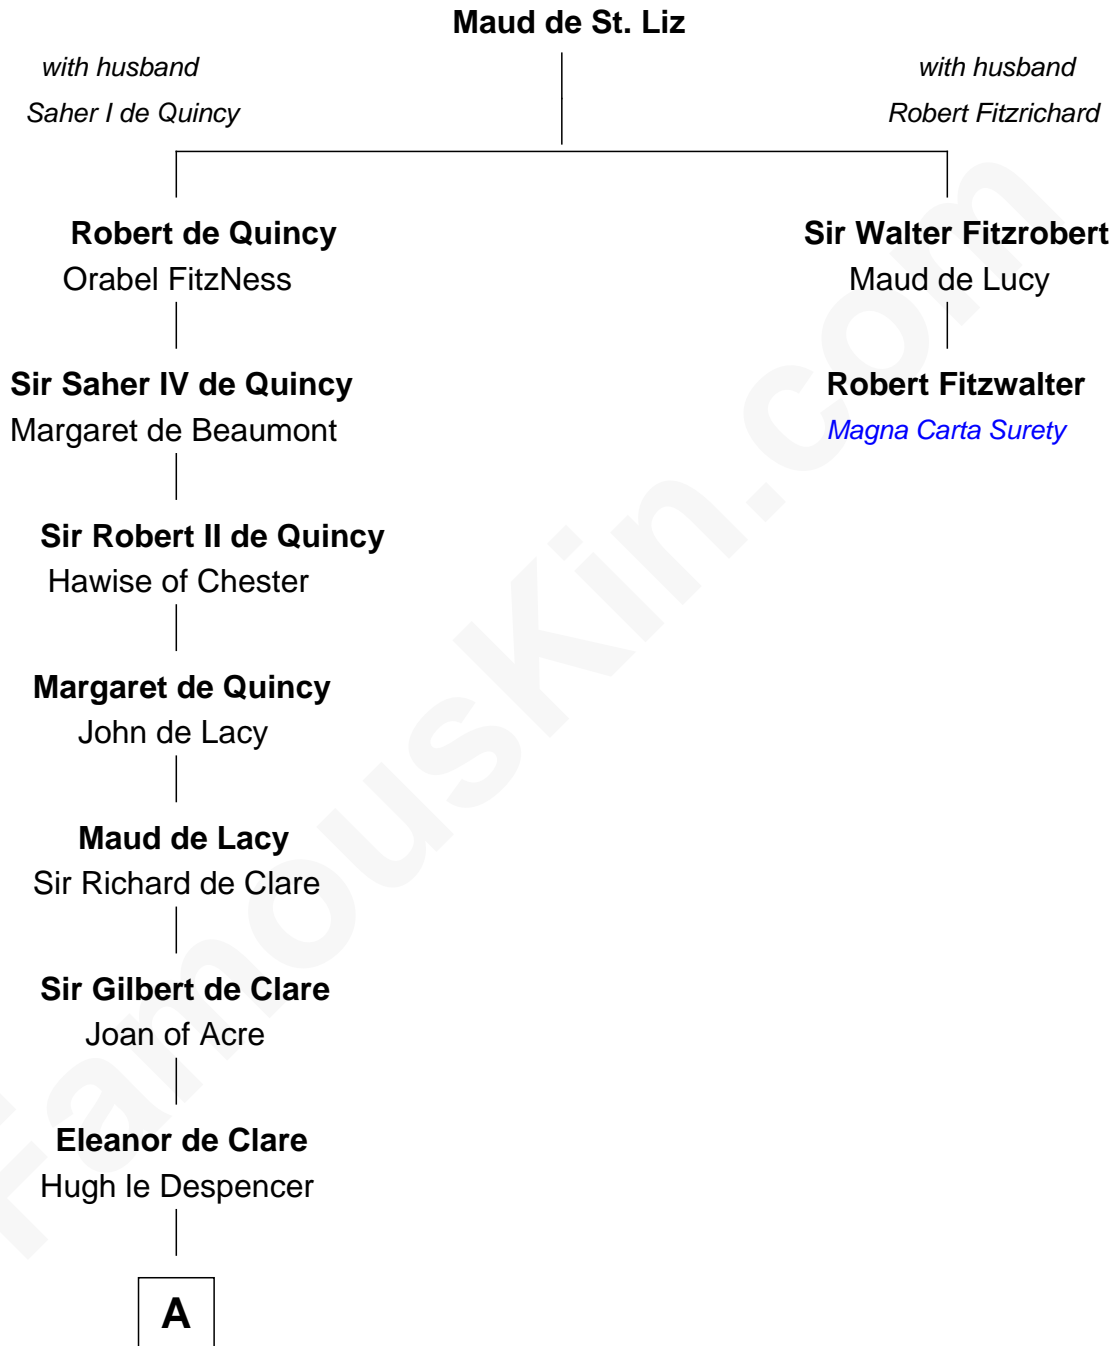

# FamousKin.com Relationship Chart of

**John Throckmorton**

(c1601 - c1683/4) Lyon passenger 1631

1st cousin 17 times removed of

**Robert Fitzwalter**

*Magna Carta Surety*

**B**

—  
**Bassingborne Throckmorton**

Mary Hill

—  
**John Throckmorton**

*Lyon passenger 1631*

FamousKin.com