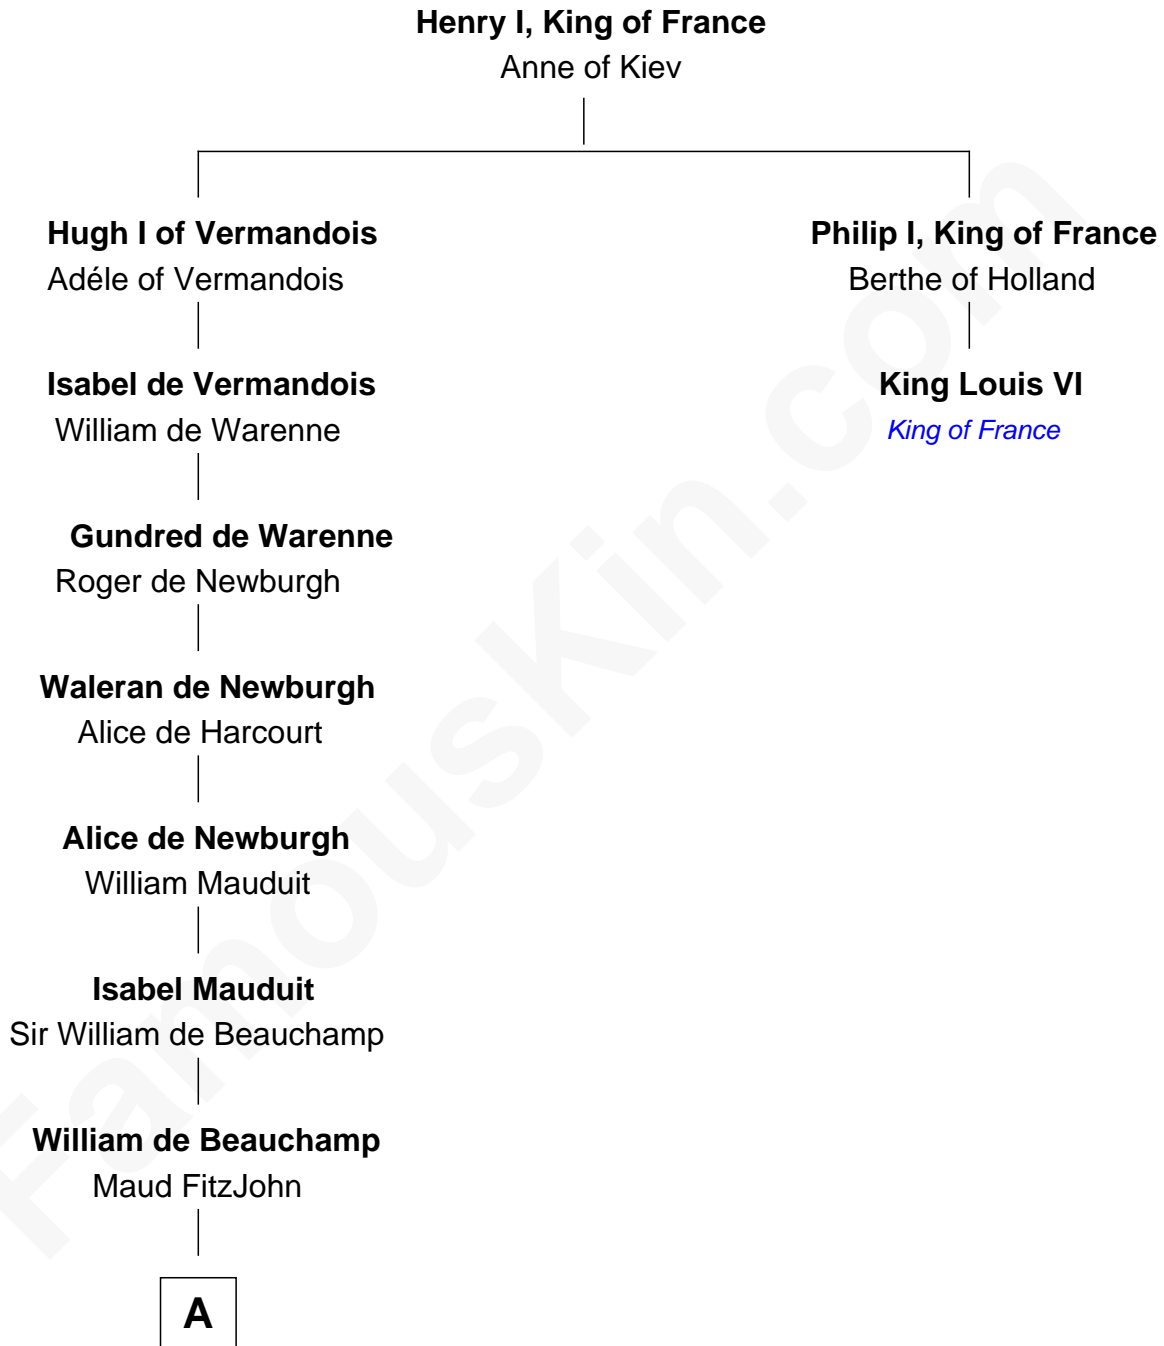

# FamousKin.com Relationship Chart of **John Throckmorton**

(c1601 - c1683/4) Lyon passenger 1631

1st cousin 19 times removed of

**King Louis VI**  
*King of France*

**B**

Elizabeth Cornwallis

John Blennerhasset

Elizabeth Blennerhasset

Lionel Throckmorton

Bassingborne Throckmorton

Mary Hill

John Throckmorton

*Lyon passenger 1631*

FamousKin.com