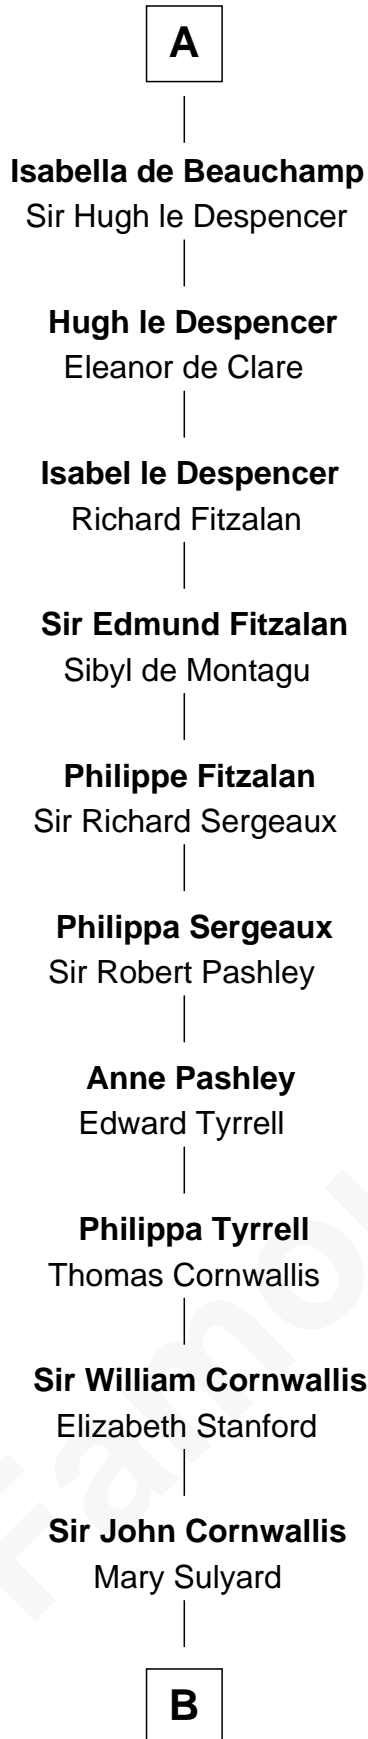

# FamousKin.com Relationship Chart of **John Throckmorton**

(c1601 - c1683/4) Lyon passenger 1631

1st cousin 19 times removed of

**King Louis VI**  
*King of France*

**B**

Elizabeth Cornwallis

John Blennerhasset

Elizabeth Blennerhasset

Lionel Throckmorton

Bassingborne Throckmorton

Mary Hill

John Throckmorton

*Lyon passenger 1631*

FamousKin.com