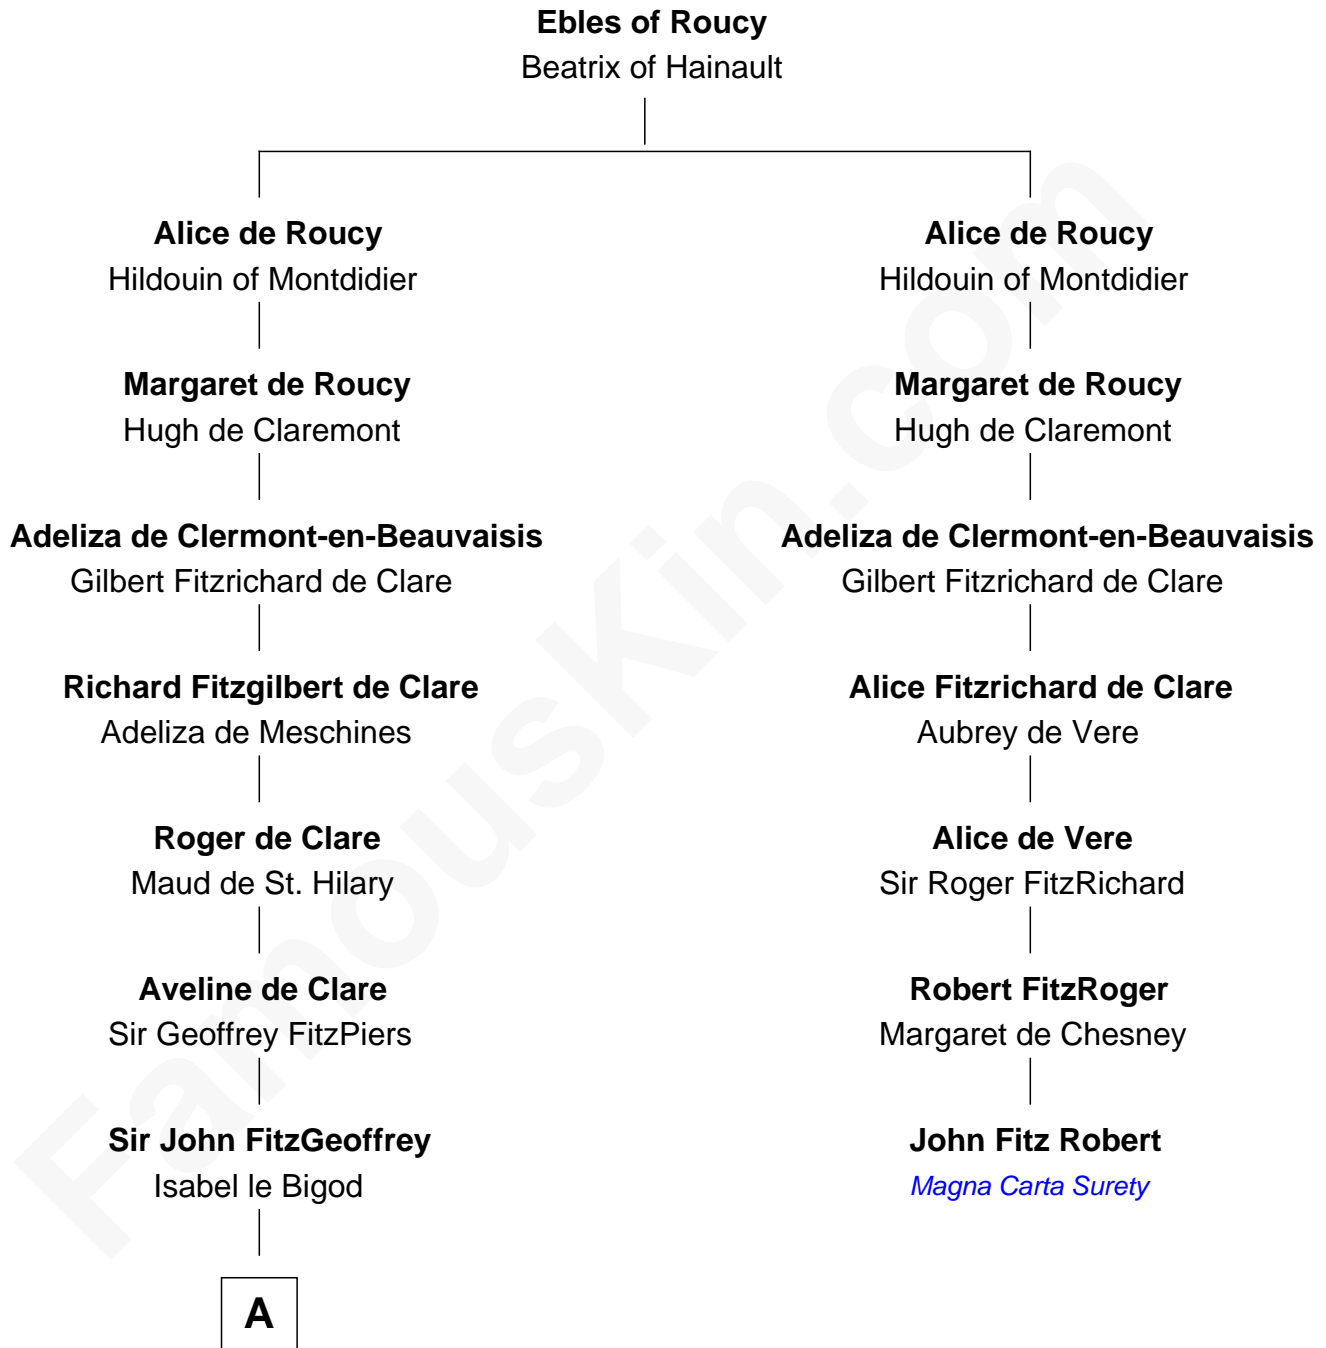

FamousKin.com

Relationship Chart of

John Throckmorton

(c1601 - c1683/4) Lyon passenger 1631

6th cousin 15 times removed of

John Fitz Robert
Magna Carta Surety

A

Maud FitzJohn
William de Beauchamp

Isabella de Beauchamp
Sir Hugh le Despencer

Hugh le Despencer
Eleanor de Clare

Isabel le Despencer
Richard Fitzalan

Sir Edmund Fitzalan
Sibyl de Montagu

Philippe Fitzalan
Sir Richard Sergeaux

Philippa Sergeaux
Sir Robert Pashley