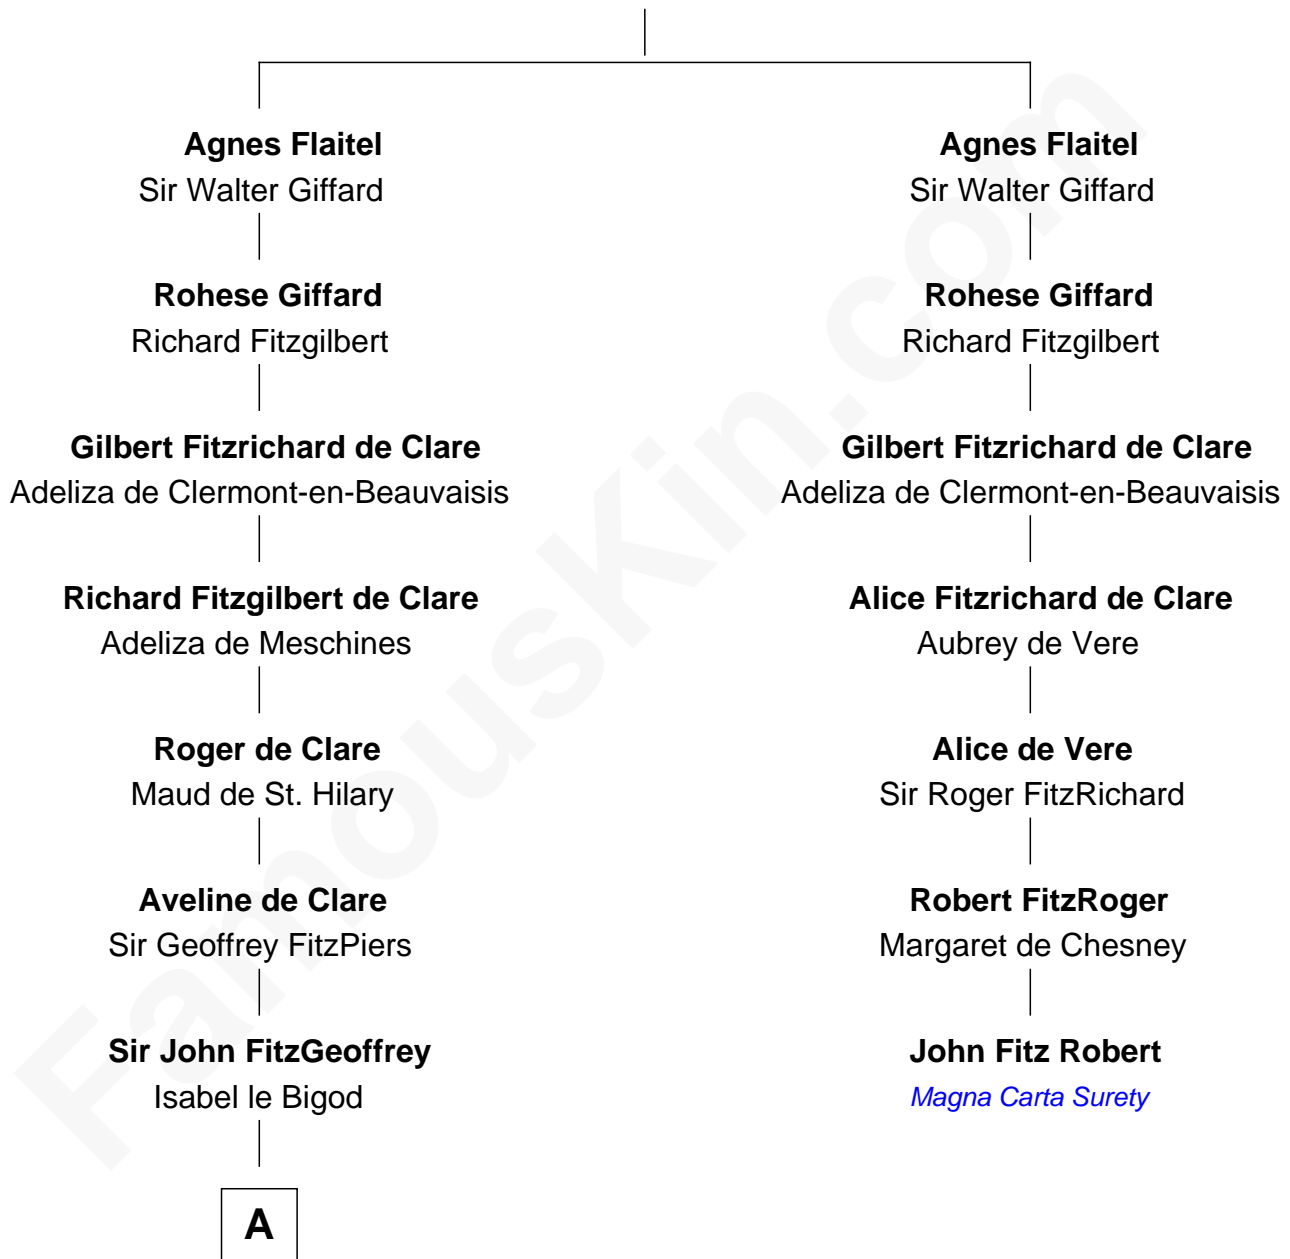

FamousKin.com Relationship Chart of

John Throckmorton

(c1601 - c1683/4) Lyon passenger 1631

6th cousin 15 times removed of

John Fitz Robert

Magna Carta Surety

Gerard Flaitel

A

Maud FitzJohn

William de Beauchamp

Isabella de Beauchamp

Sir Hugh le Despencer

Hugh le Despencer

Eleanor de Clare

Isabel le Despencer

Richard Fitzalan