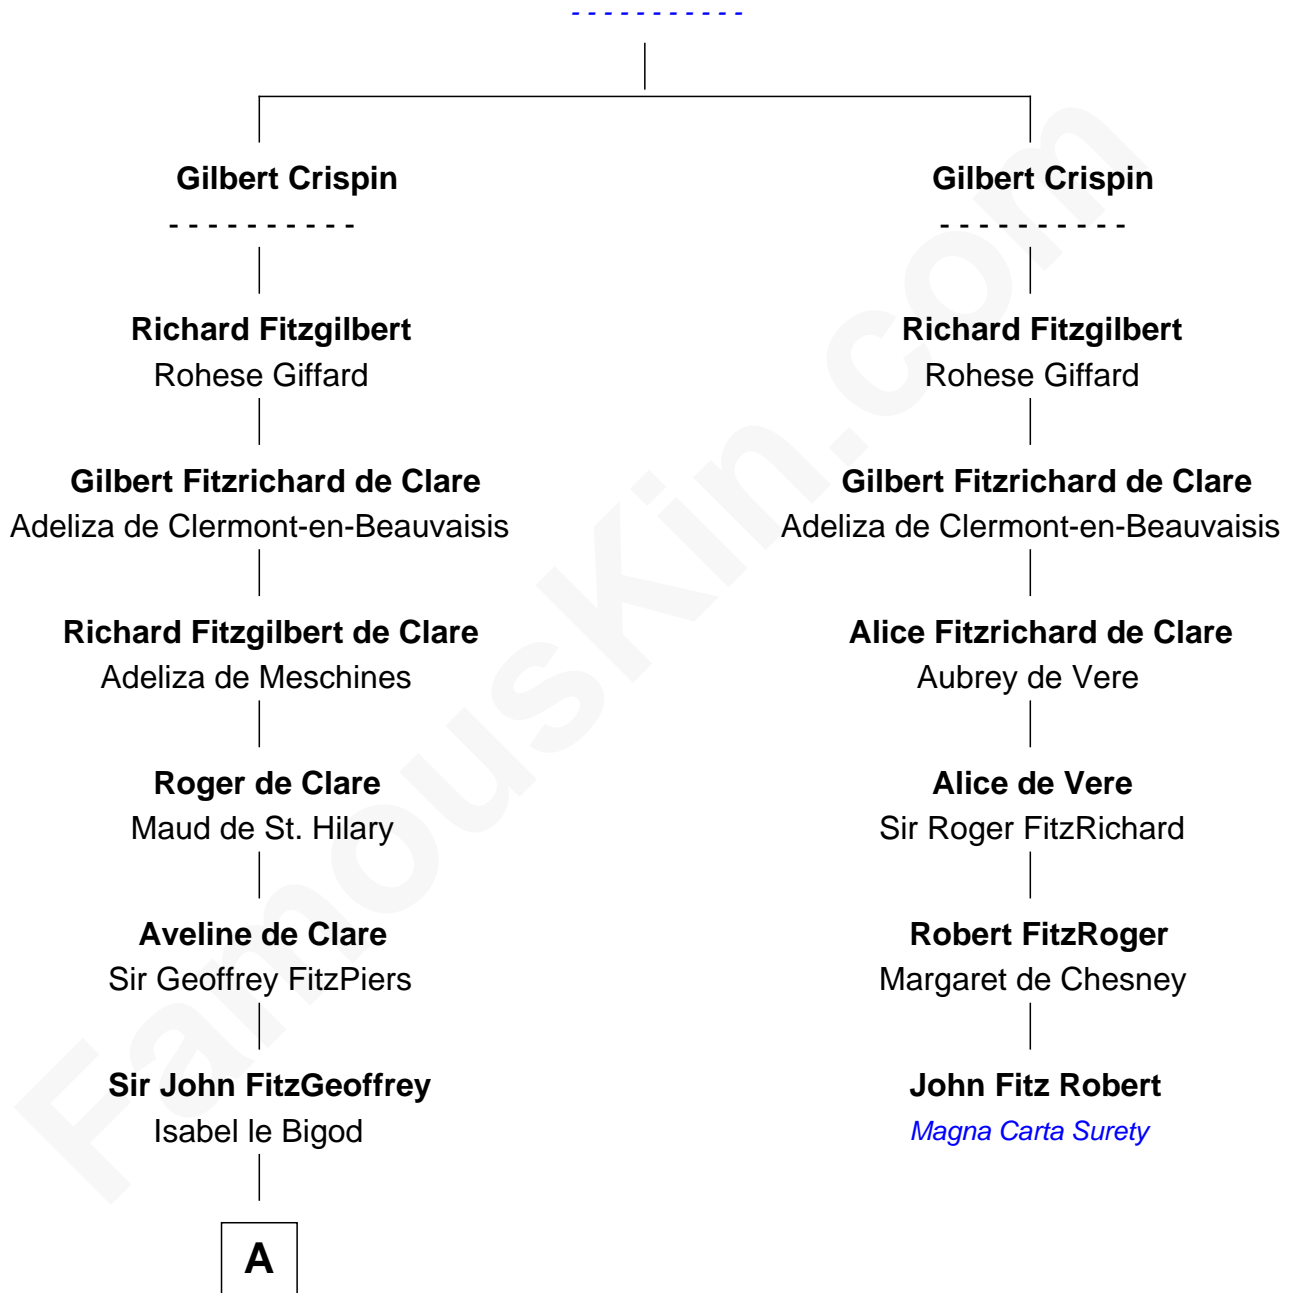

FamousKin.com Relationship Chart of

John Throckmorton

(c1601 - c1683/4) Lyon passenger 1631

6th cousin 15 times removed of

John Fitz Robert

Magna Carta Surety

Godfrey of Brionne

A

Maud FitzJohn

William de Beauchamp

Isabella de Beauchamp

Sir Hugh le Despencer

Hugh le Despencer

Eleanor de Clare

Isabel le Despencer

Richard Fitzalan