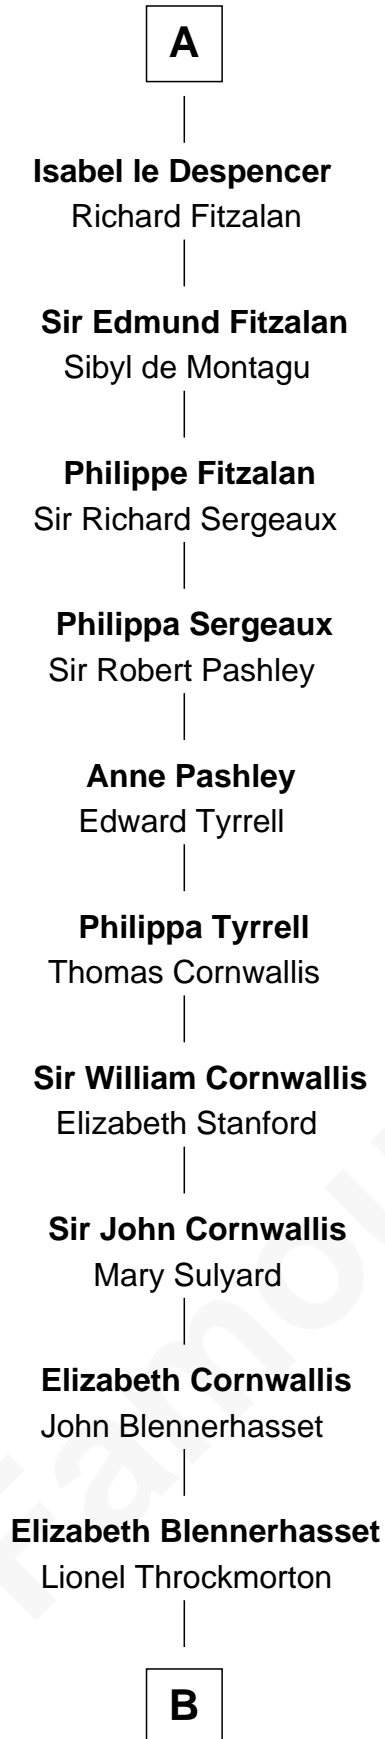

FamousKin.com Relationship Chart of

John Throckmorton

(c1601 - c1683/4) Lyon passenger 1631

2nd cousin 16 times removed of

John Fitz Robert

Magna Carta Surety

B

—
Bassingborne Throckmorton

Mary Hill

—
John Throckmorton

Lyon passenger 1631

FamousKin.com