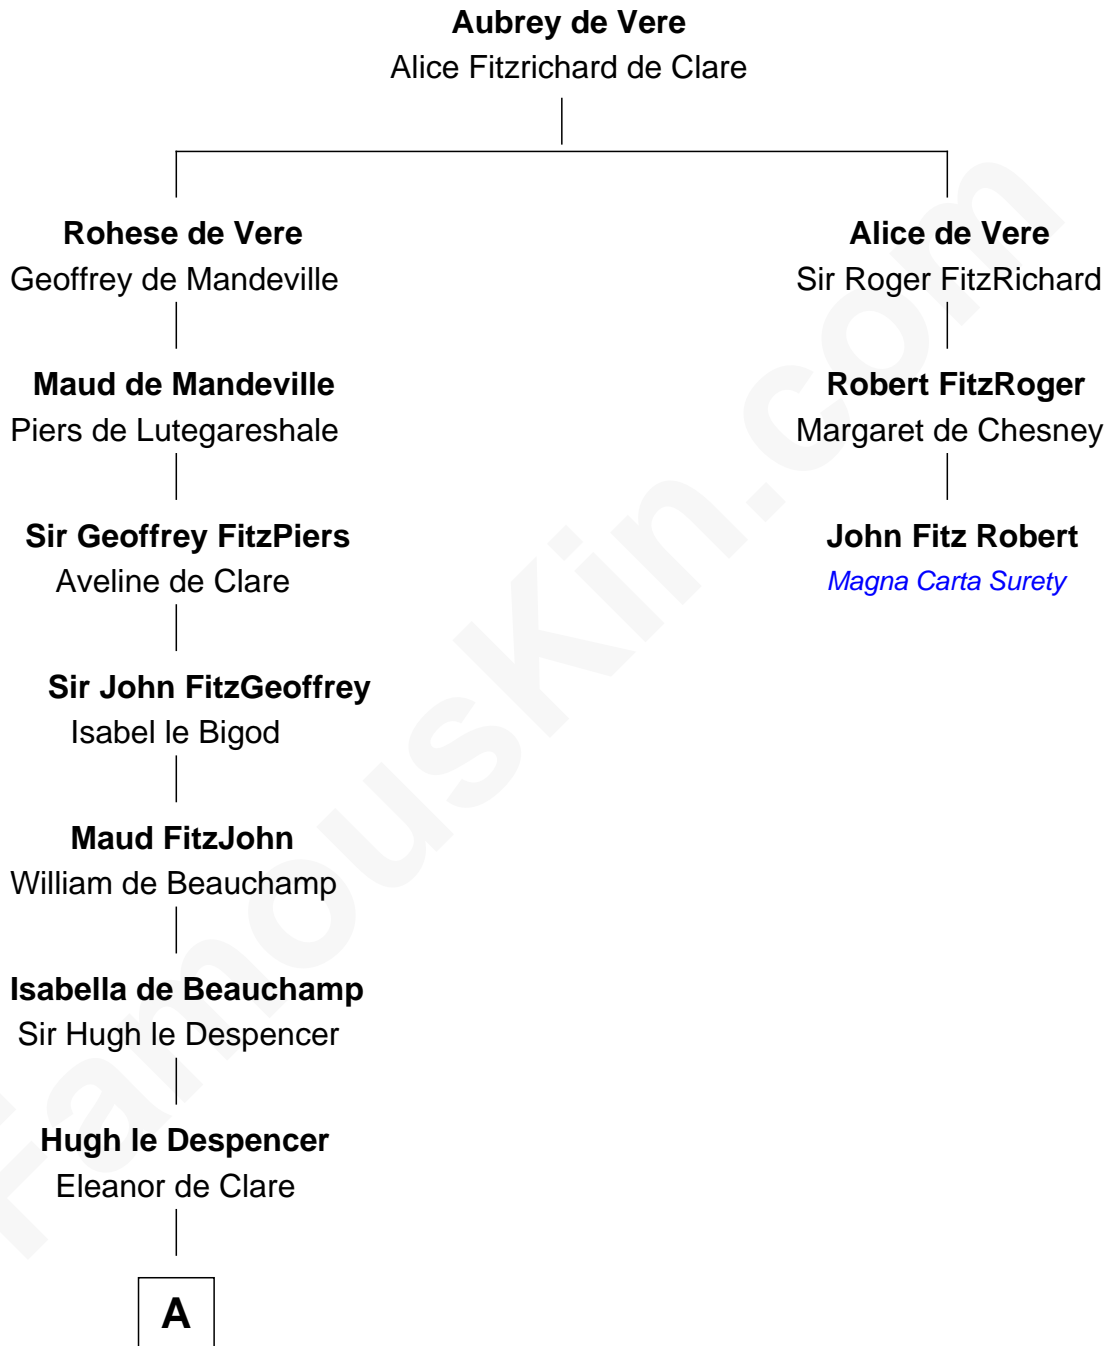

FamousKin.com Relationship Chart of

John Throckmorton

(c1601 - c1683/4) Lyon passenger 1631

2nd cousin 16 times removed of

John Fitz Robert

Magna Carta Surety

B

—
Bassingborne Throckmorton

Mary Hill

—
John Throckmorton

Lyon passenger 1631

FamousKin.com