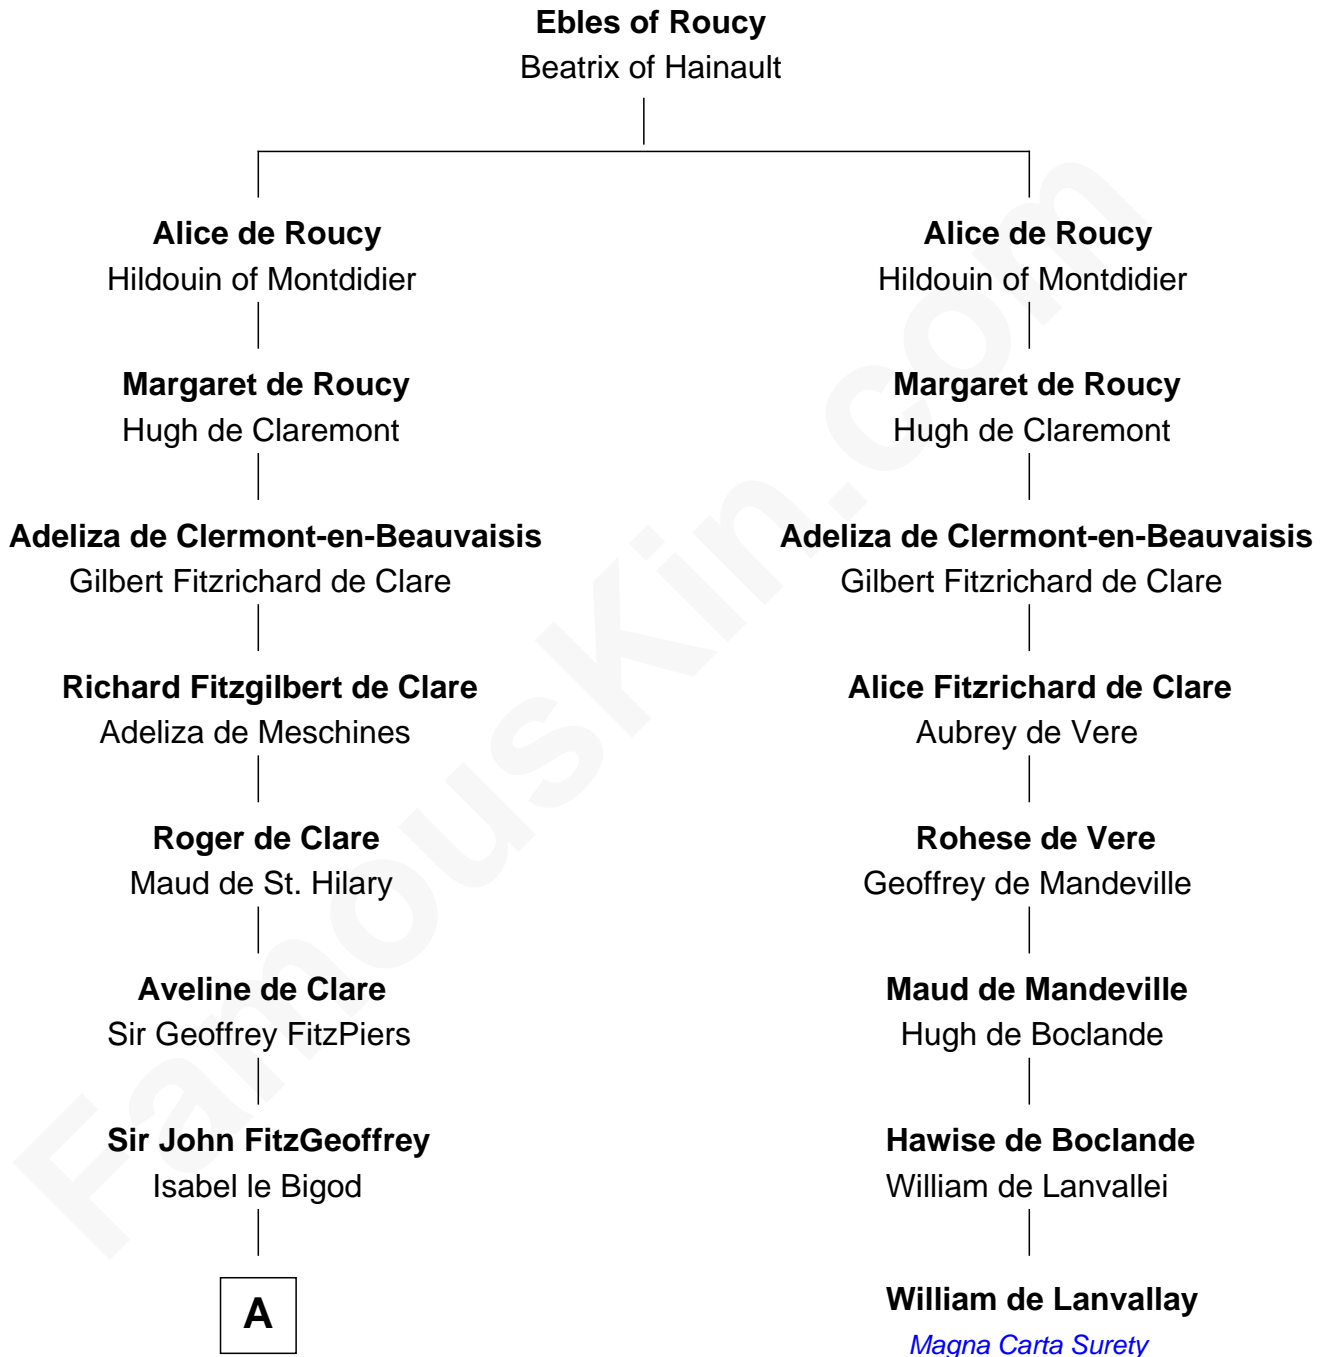

FamousKin.com Relationship Chart of

John Throckmorton

(c1601 - c1683/4) Lyon passenger 1631

7th cousin 14 times removed of

William de Lanvallay

Magna Carta Surety

A

Maud FitzJohn

William de Beauchamp

Isabella de Beauchamp

Sir Hugh le Despencer

Hugh le Despencer

Eleanor de Clare

Isabel le Despencer

Richard Fitzalan

Sir Edmund Fitzalan