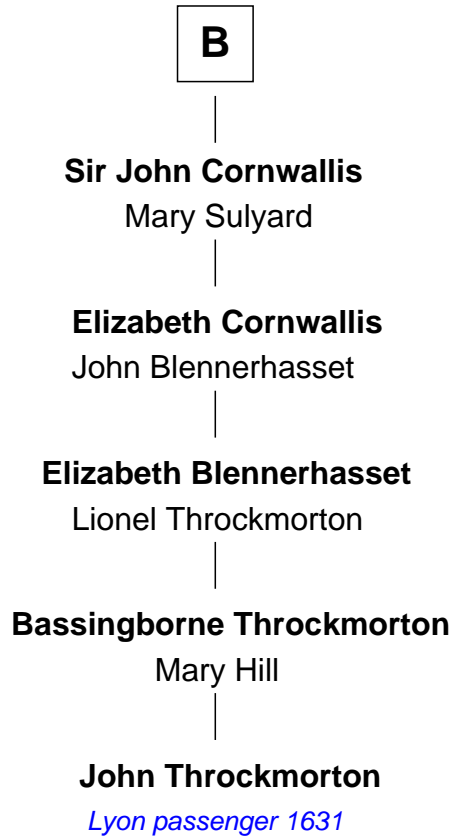

FamousKin.com Relationship Chart of

John Throckmorton

(c1601 - c1683/4) Lyon passenger 1631

7th cousin 14 times removed of

William de Lanvallay

Magna Carta Surety

A

Maud FitzJohn

William de Beauchamp

Isabella de Beauchamp

Sir Hugh le Despencer

Hugh le Despencer

Eleanor de Clare

Isabel le Despencer

Richard Fitzalan

Sir Edmund Fitzalan

Sibyl de Montagu

Philippe Fitzalan

Sir Richard Sergeaux

Philippa Sergeaux

Sir Robert Pashley

Anne Pashley

Edward Tyrrell

Philippa Tyrrell

Thomas Cornwallis

Sir William Cornwallis

Elizabeth Stanford

B

FamousKin.com