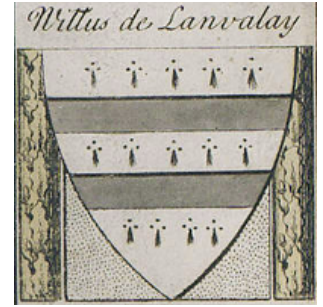

# FamousKin.com Relationship Chart of

**John Throckmorton**

(c1601 - c1683/4) Lyon passenger 1631

7th cousin 14 times removed of

**William de Lanvallay**

*Magna Carta Surety*

**Gerard Flaitel**

**A**