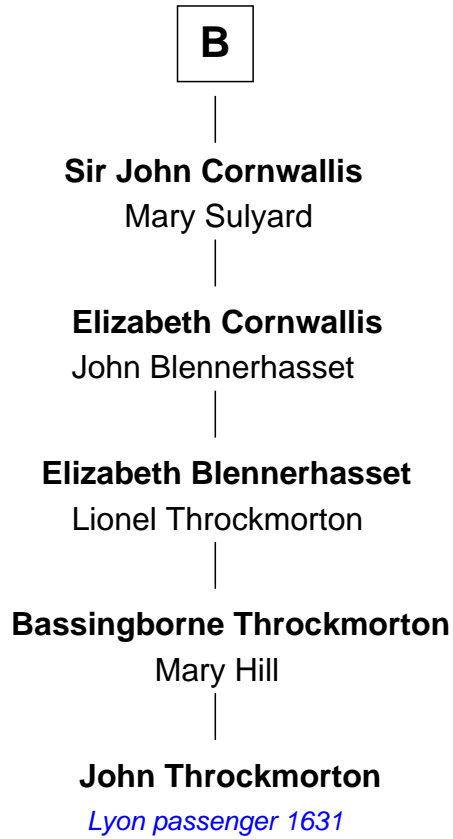

FamousKin.com

Relationship Chart of

John Throckmorton

(c1601 - c1683/4) Lyon passenger 1631

7th cousin 14 times removed of

William de Lanvallay
Magna Carta Surety

Godfrey of Brionne

A

Maud FitzJohn

William de Beauchamp

Isabella de Beauchamp

Sir Hugh le Despencer

Hugh le Despencer

Eleanor de Clare

Isabel le Despencer

Richard Fitzalan

Sir Edmund Fitzalan

Sibyl de Montagu

Philippe Fitzalan

Sir Richard Sergeaux

Philippa Sergeaux

Sir Robert Pashley

Anne Pashley

Edward Tyrrell

Philippa Tyrrell

Thomas Cornwallis

Sir William Cornwallis

Elizabeth Stanford

B

FamousKin.com