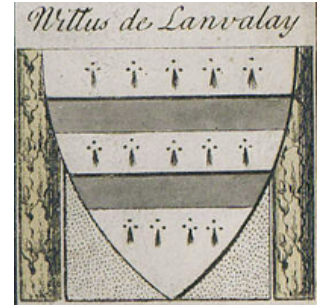

FamousKin.com

Relationship Chart of

John Throckmorton

(c1601 - c1683/4) Lyon passenger 1631

7th cousin 14 times removed of

William de Lanvallay
Magna Carta Surety

Godfrey of Brionne

A