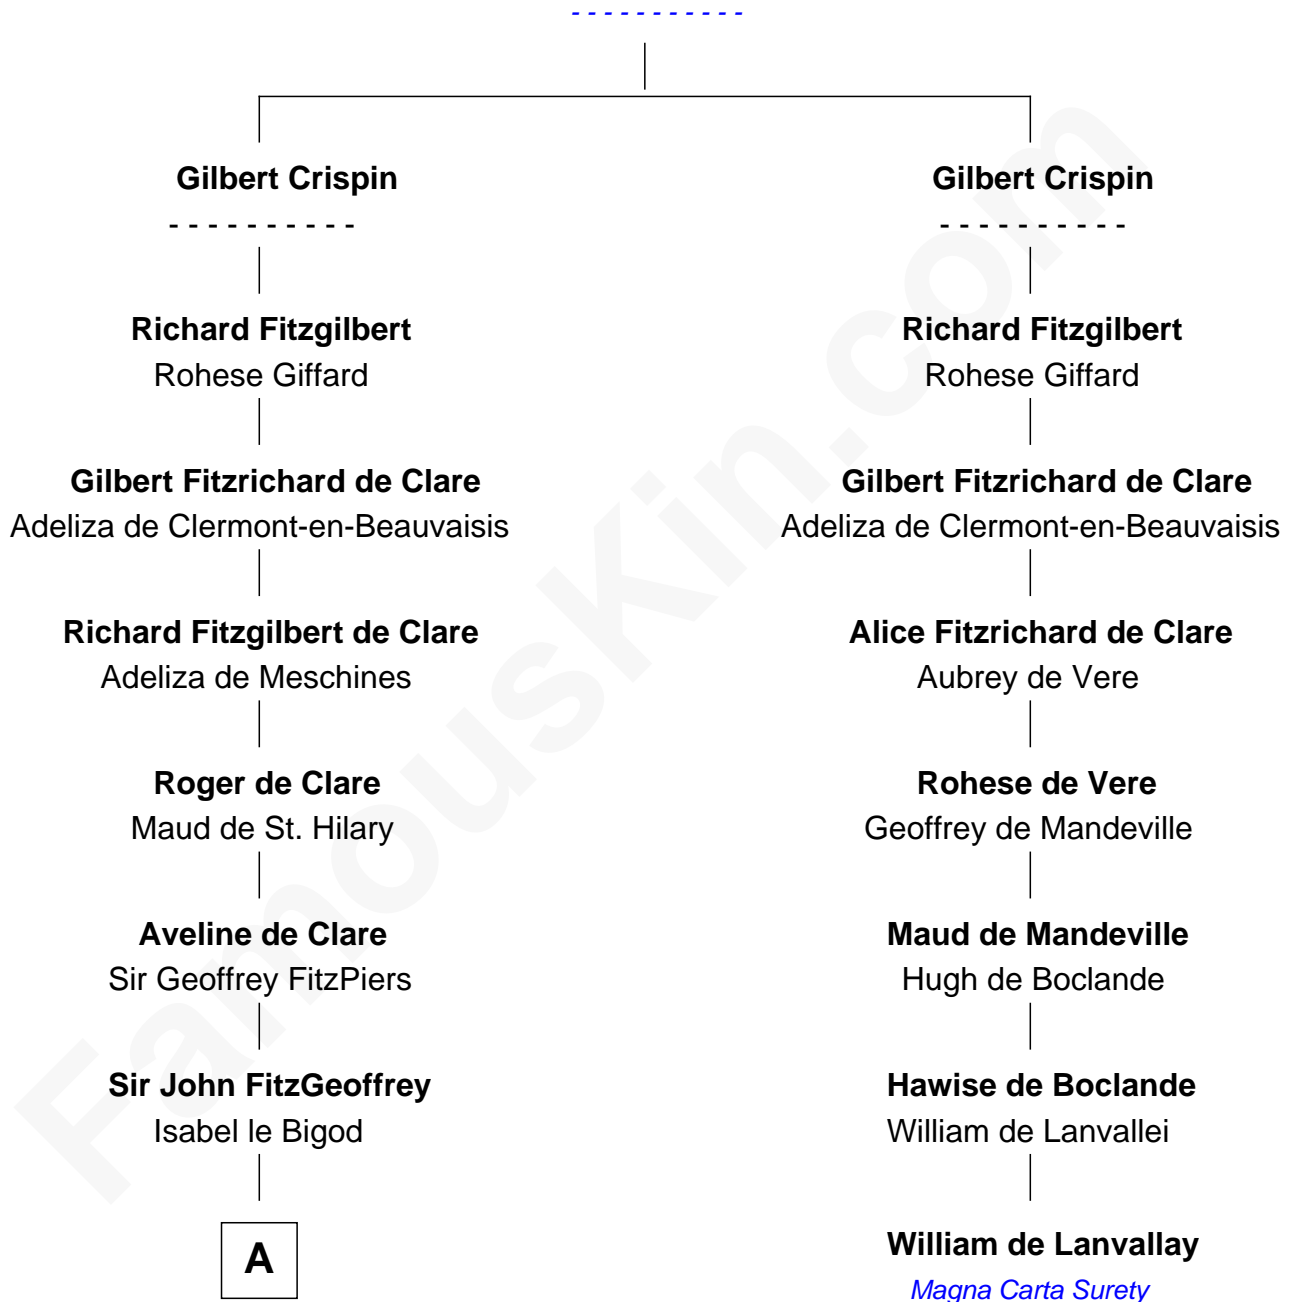

FamousKin.com

Relationship Chart of

John Throckmorton

(c1601 - c1683/4) Lyon passenger 1631

7th cousin 14 times removed of

William de Lanvallay
Magna Carta Surety

Godfrey of Brionne

A