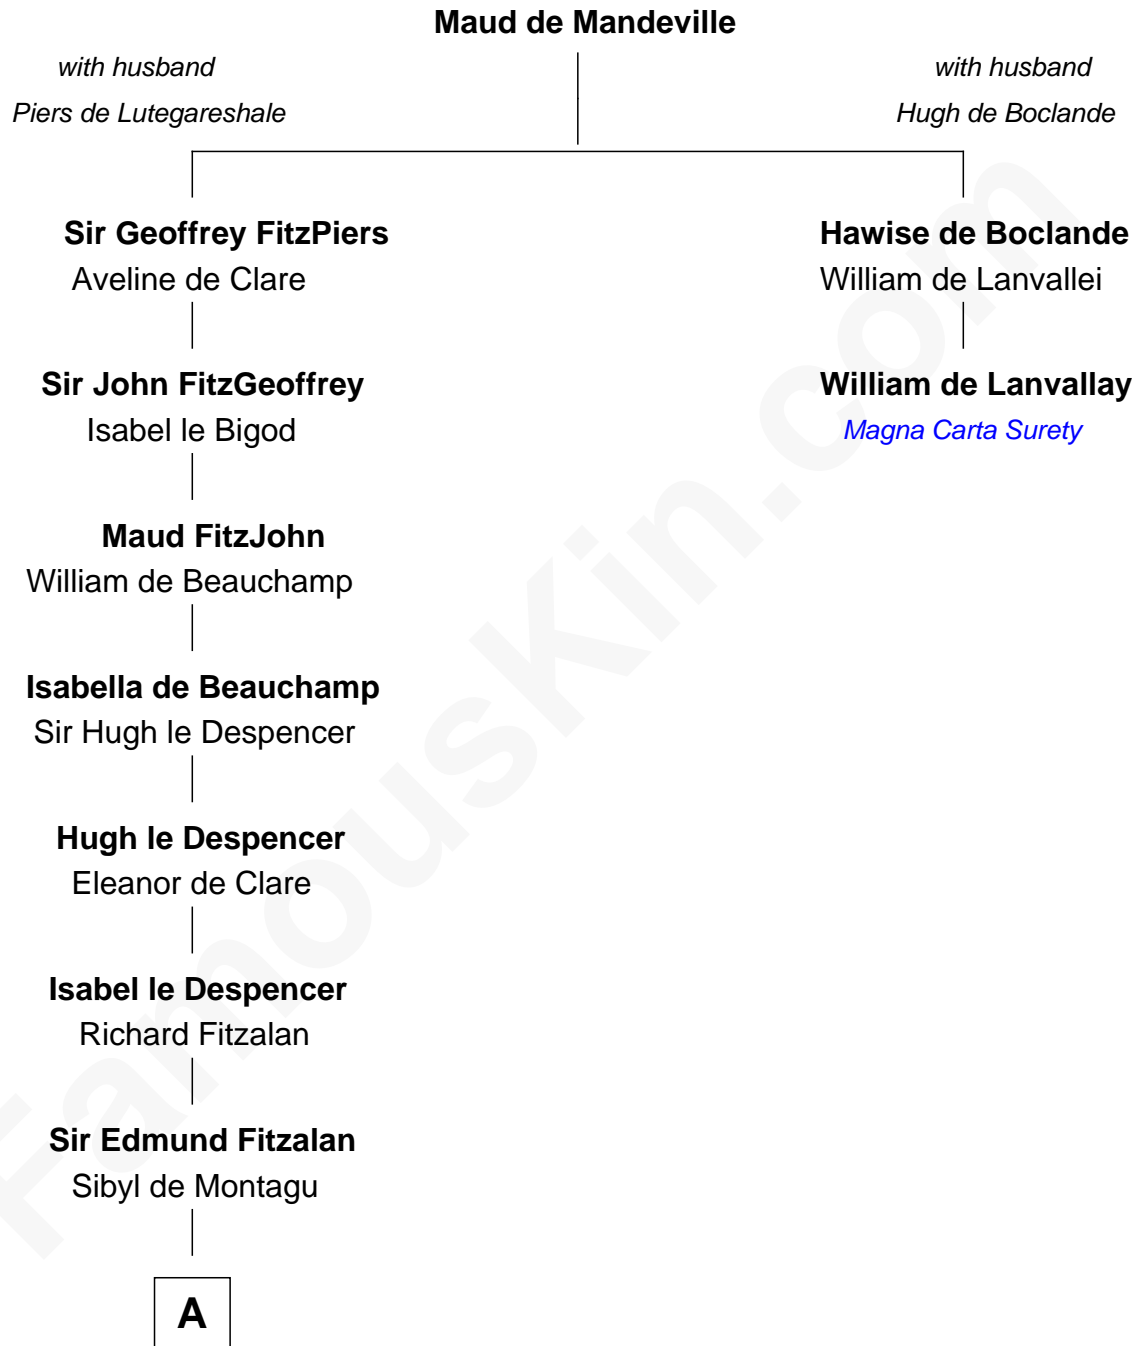

FamousKin.com Relationship Chart of

John Throckmorton

(c1601 - c1683/4) Lyon passenger 1631

1st cousin 15 times removed of

William de Lanvallay

Magna Carta Surety

A

Philippe Fitzalan
Sir Richard Sergeaux

Philippa Sergeaux
Sir Robert Pashley

Anne Pashley
Edward Tyrrell

Philippa Tyrrell
Thomas Cornwallis

Sir William Cornwallis
Elizabeth Stanford

Sir John Cornwallis
Mary Sulyard

Elizabeth Cornwallis
John Blennerhasset

Elizabeth Blennerhasset
Lionel Throckmorton

Bassingborne Throckmorton
Mary Hill

John Throckmorton
Lyon passenger 1631