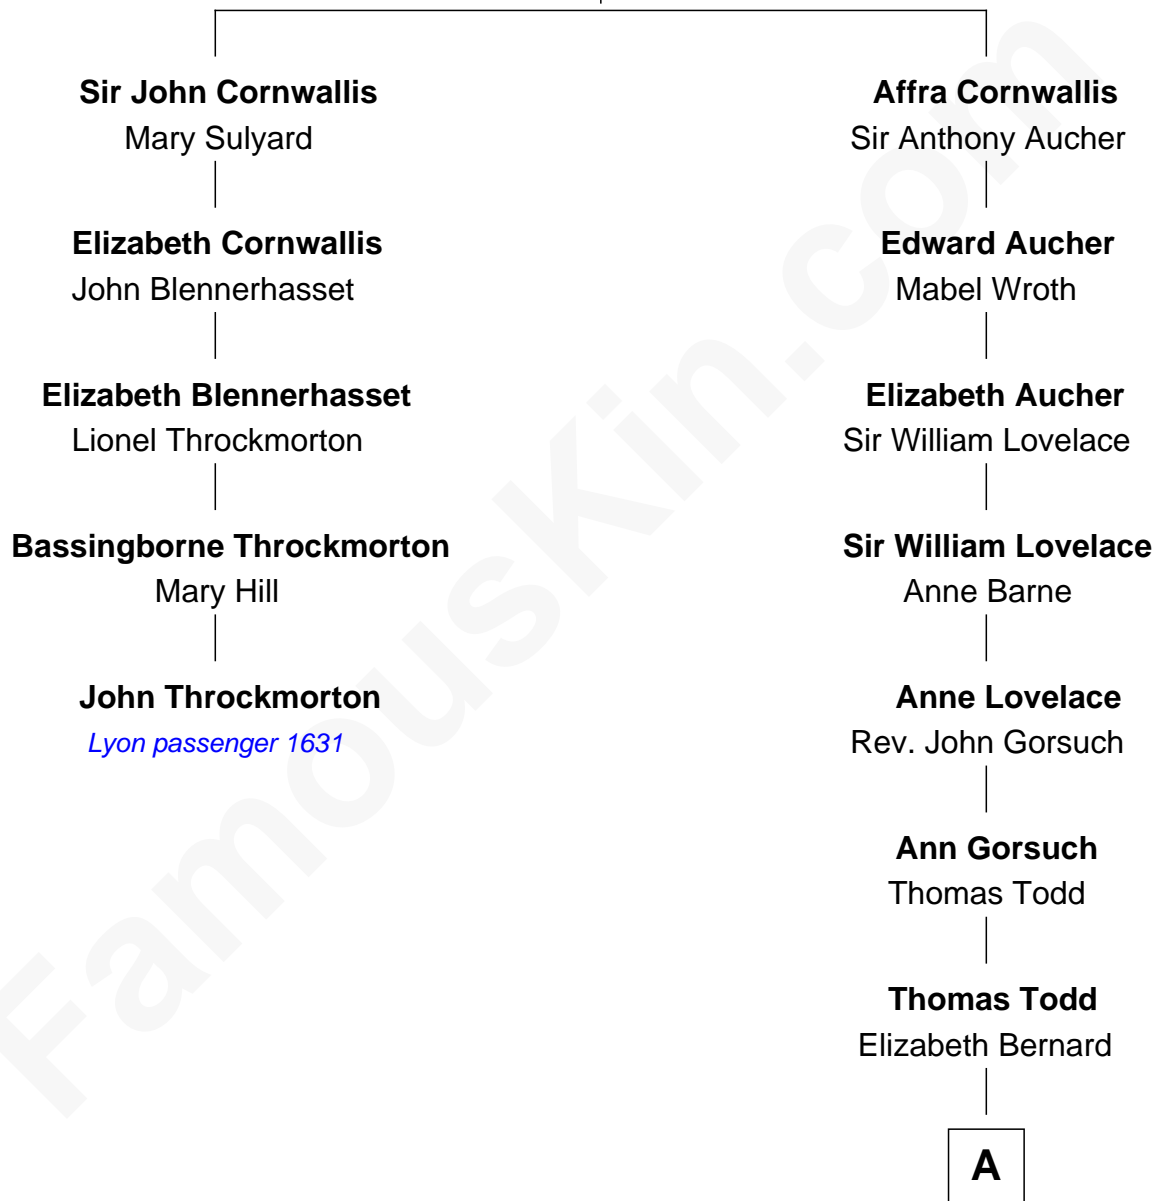

FamousKin.com Relationship Chart of

John Throckmorton

(c1601 - c1683/4) *Lyon passenger 1631*

4th cousin 8 times removed of

Fitzhugh Lee

40th Governor of Virginia

Sir William Cornwallis

Elizabeth Stanford

A

—
Elizabeth Todd

Augustine Moore

—
Col. Bernard Moore

Anne Catherine Spotswood

—
Anne Butler Moore

Charles Carter

—
Anne Hill Carter

Maj. Gen. Henry Lee

—
Sydney Smith Lee

Anna Maria Mason

—
Fitzhugh Lee

40th Governor of Virginia