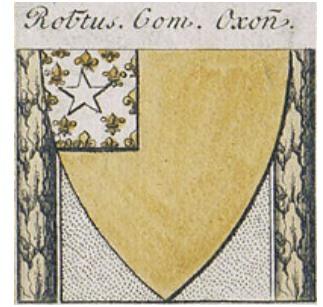

## Relationship Chart of

### John Throckmorton

(c1601 - c1683/4) Lyon passenger 1631

5th cousin 16 times removed of

**Robert de Vere**

*Magna Carta Surety*

**Gerard Flaitel**

**A**

**Maud FitzJohn**