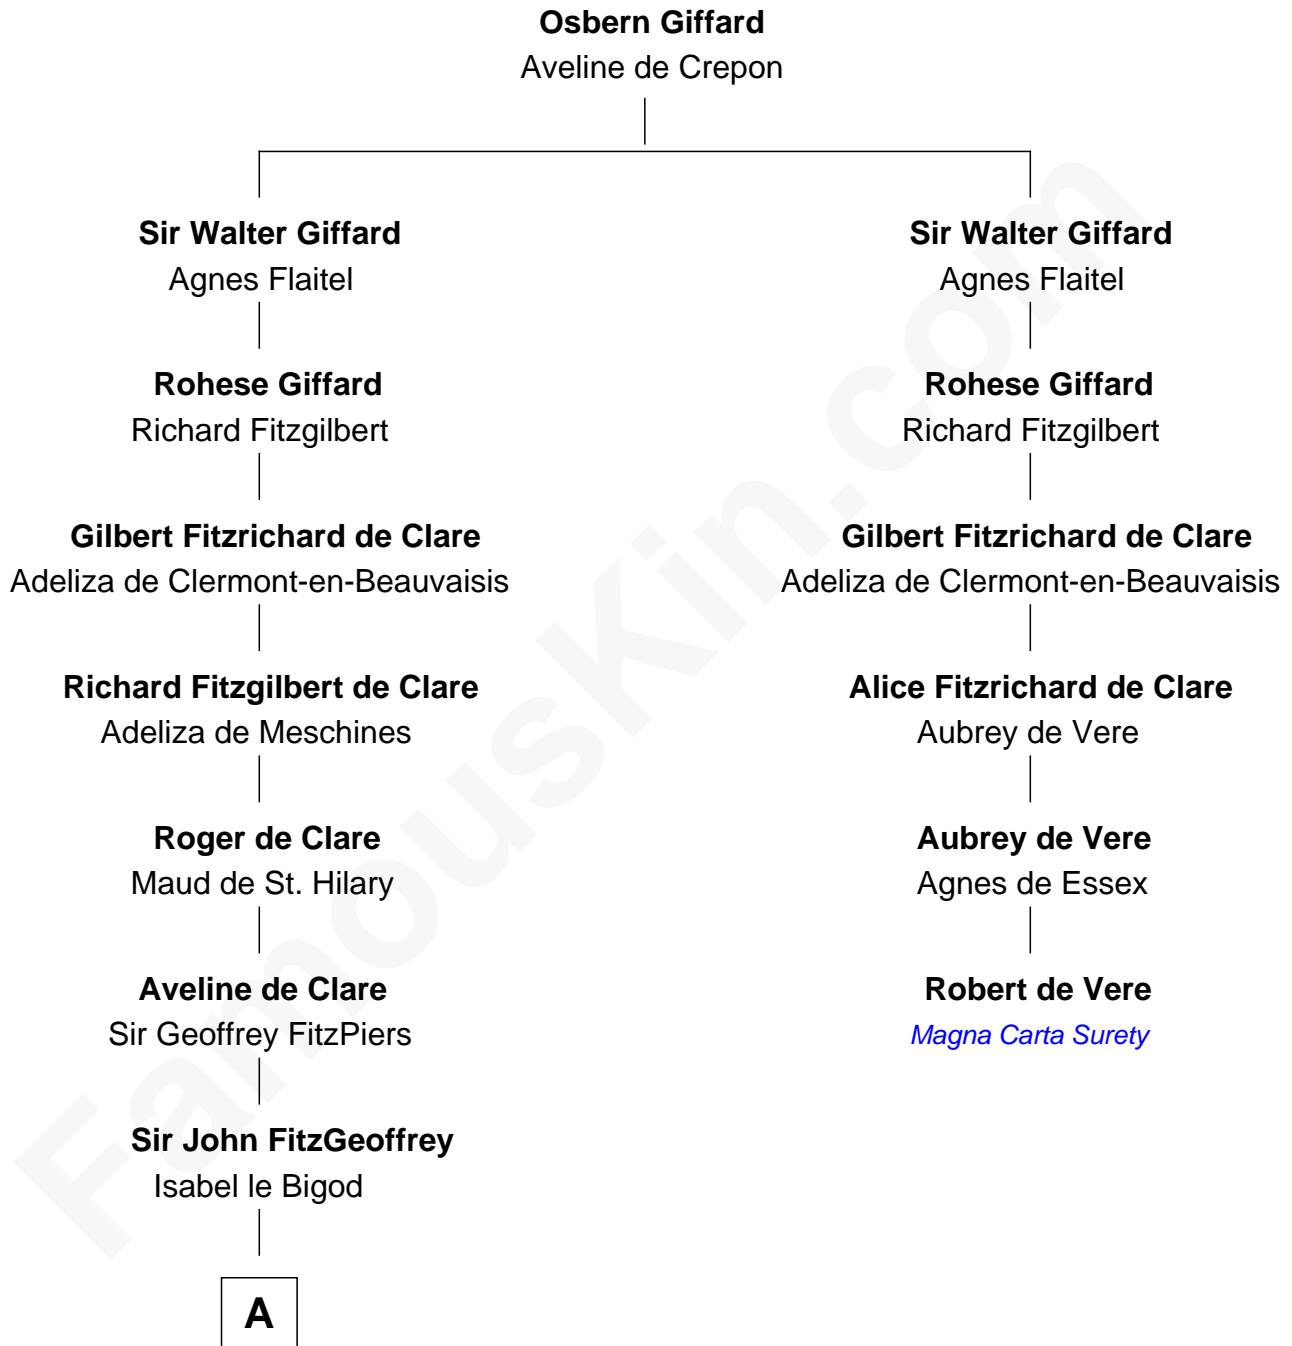

FamousKin.com

Relationship Chart of

John Throckmorton

(c1601 - c1683/4) Lyon passenger 1631

5th cousin 16 times removed of

Robert de Vere

Magna Carta Surety

A

Maud FitzJohn

William de Beauchamp

Isabella de Beauchamp

Sir Hugh le Despencer

Hugh le Despencer

Eleanor de Clare

Isabel le Despencer

Richard Fitzalan