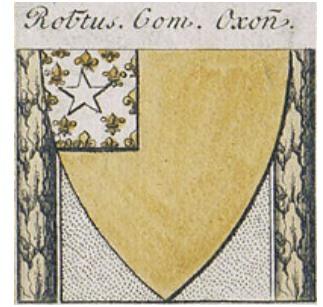

FamousKin.com

Relationship Chart of

John Throckmorton

(c1601 - c1683/4) Lyon passenger 1631

5th cousin 16 times removed of

Robert de Vere

Magna Carta Surety

Godfrey of Brionne

A

Maud FitzJohn

William de Beauchamp

Isabella de Beauchamp

Sir Hugh le Despencer

Hugh le Despencer

Eleanor de Clare

Isabel le Despencer