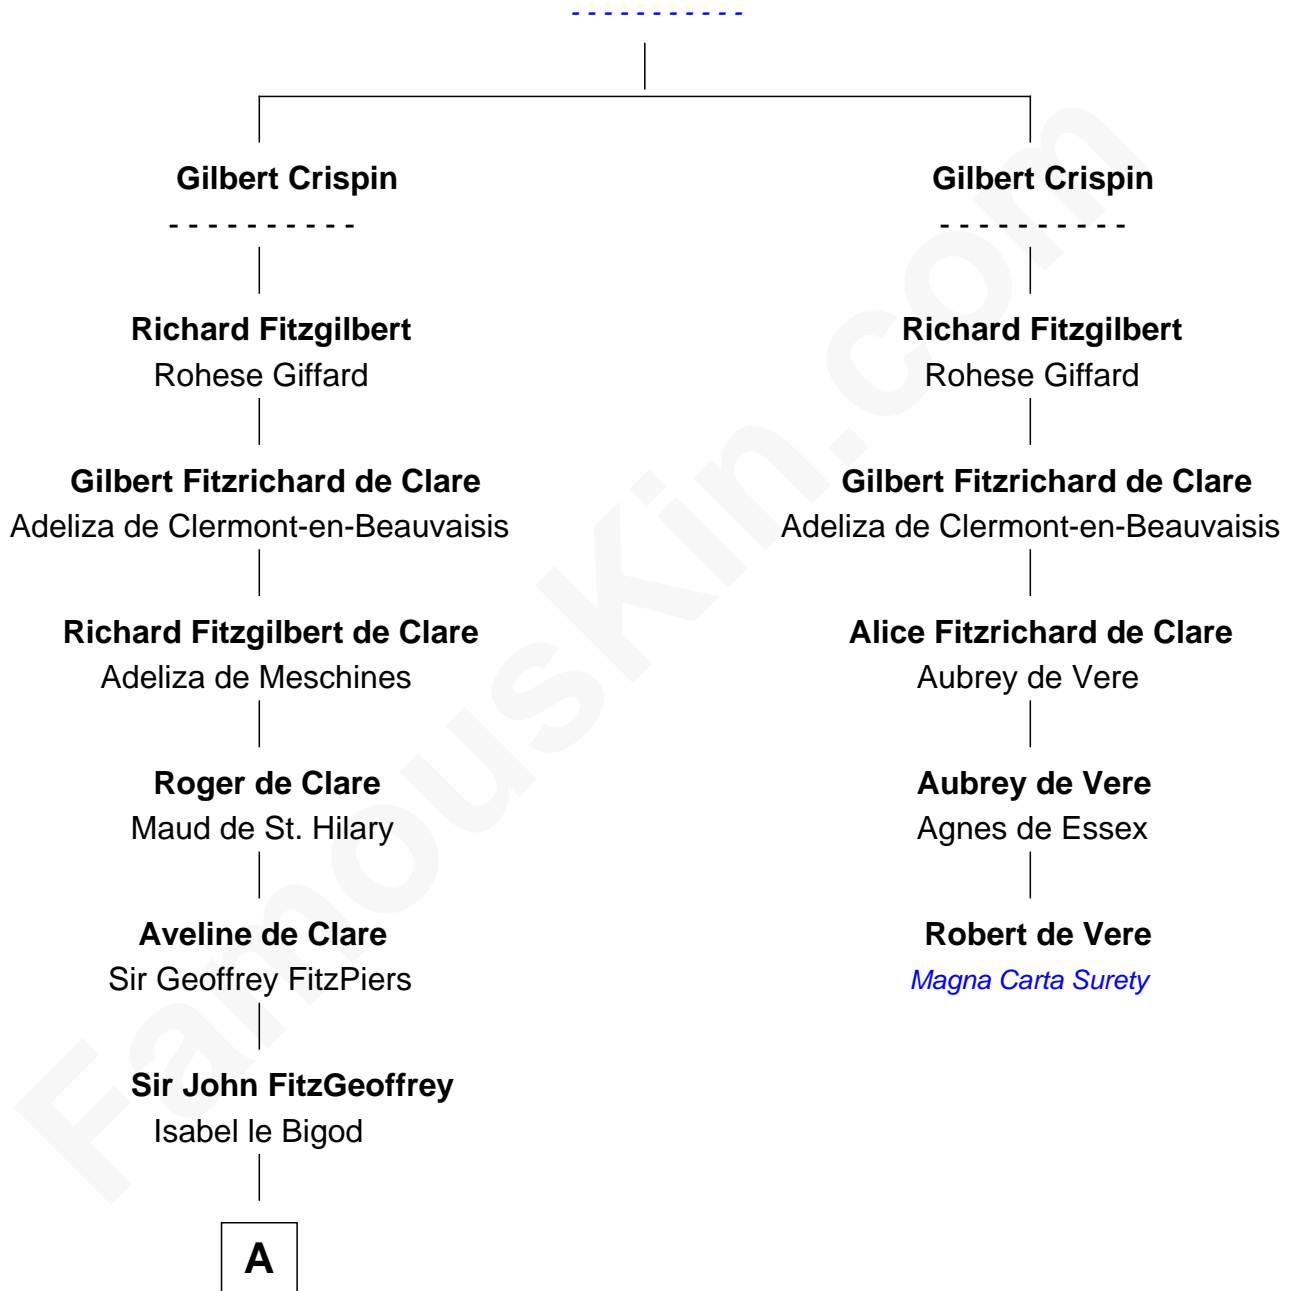

FamousKin.com

Relationship Chart of

John Throckmorton

(c1601 - c1683/4) Lyon passenger 1631

5th cousin 16 times removed of

Robert de Vere

Magna Carta Surety

Godfrey of Brionne

A

Maud FitzJohn

William de Beauchamp

Isabella de Beauchamp

Sir Hugh le Despencer

Hugh le Despencer

Eleanor de Clare

Isabel le Despencer