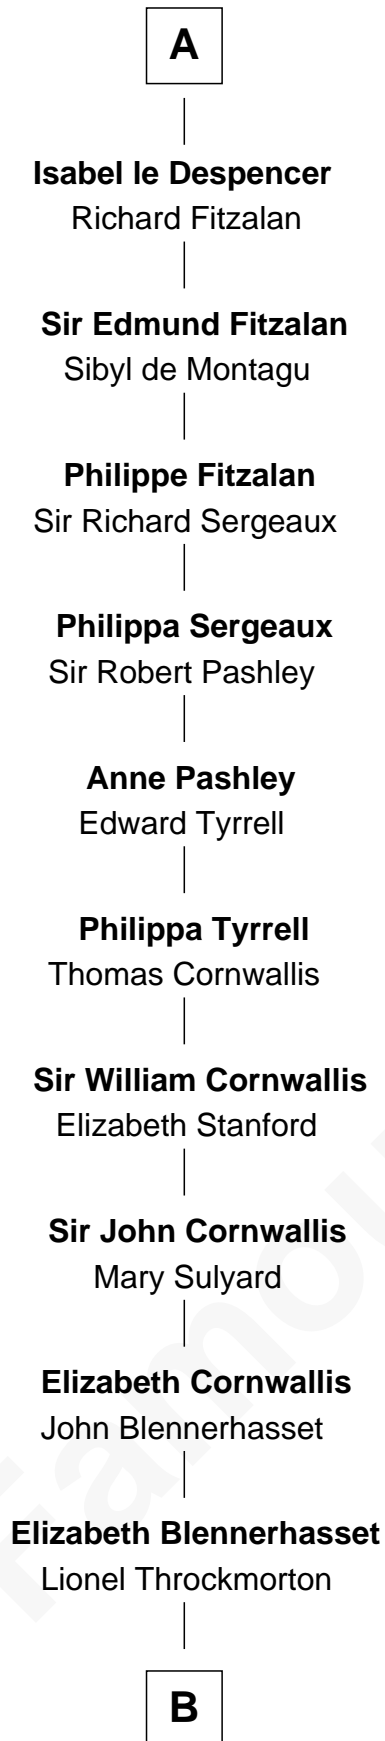

FamousKin.com

Relationship Chart of

John Throckmorton

(c1601 - c1683/4) Lyon passenger 1631

1st cousin 17 times removed of

Robert de Vere

Magna Carta Surety

B

—
Bassingborne Throckmorton

Mary Hill

—
John Throckmorton

Lyon passenger 1631

FamousKin.com