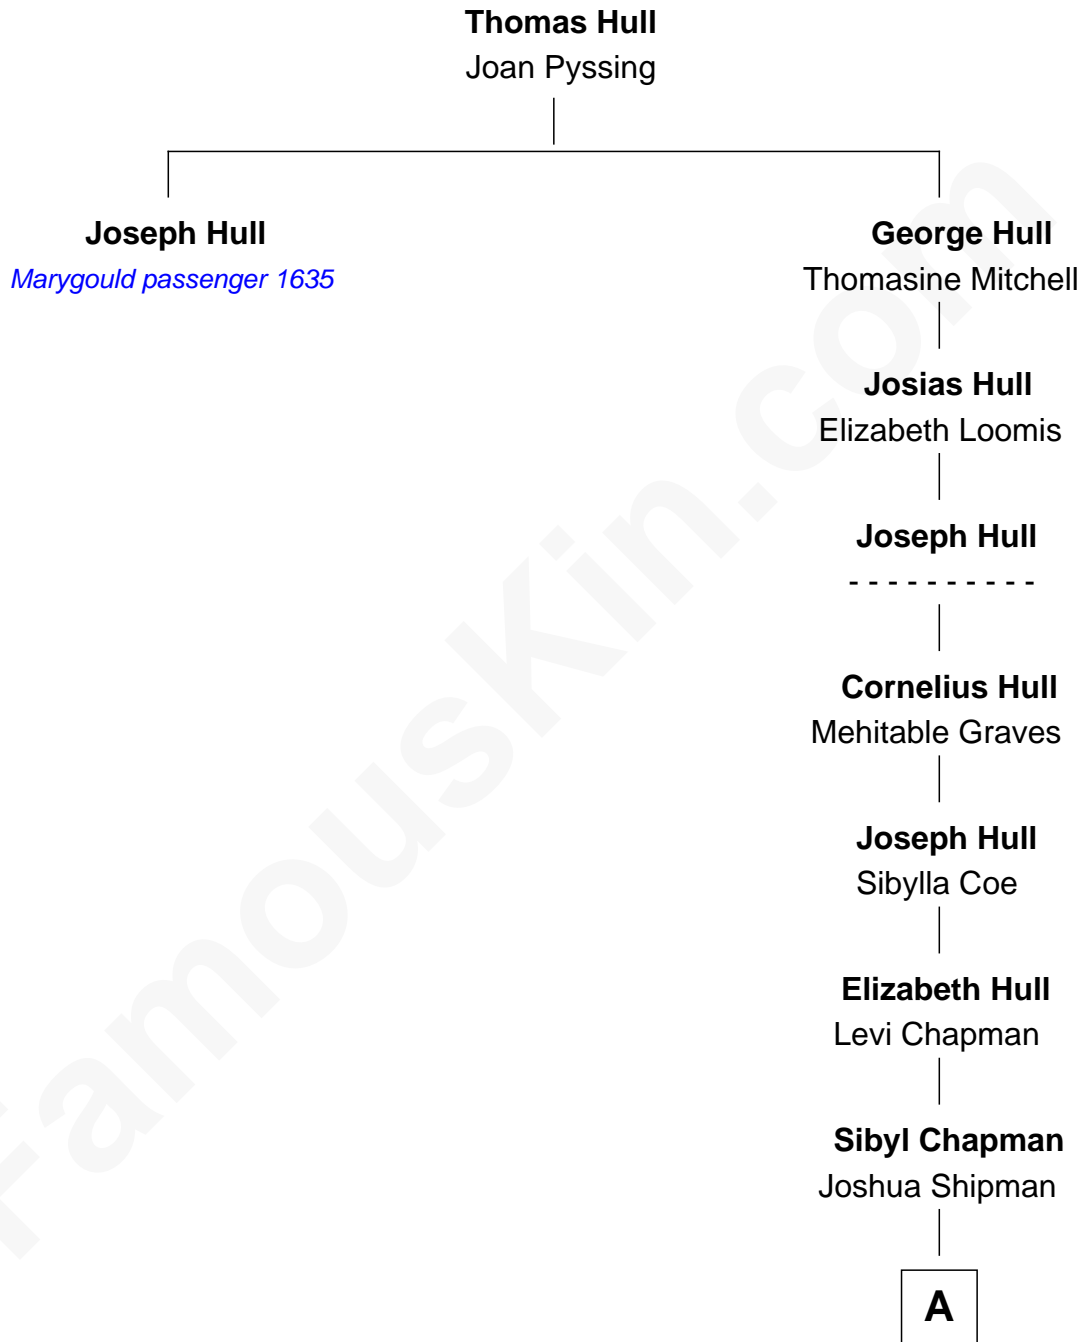

FamousKin.com Relationship Chart of

Joseph Hull

(c1596 - 1665) *Marygould passenger 1635*

9th great-granduncle of

Dewey F. Bartlett

19th Governor of Oklahoma

A

Samuel Shipman

19th Governor of Oklahoma