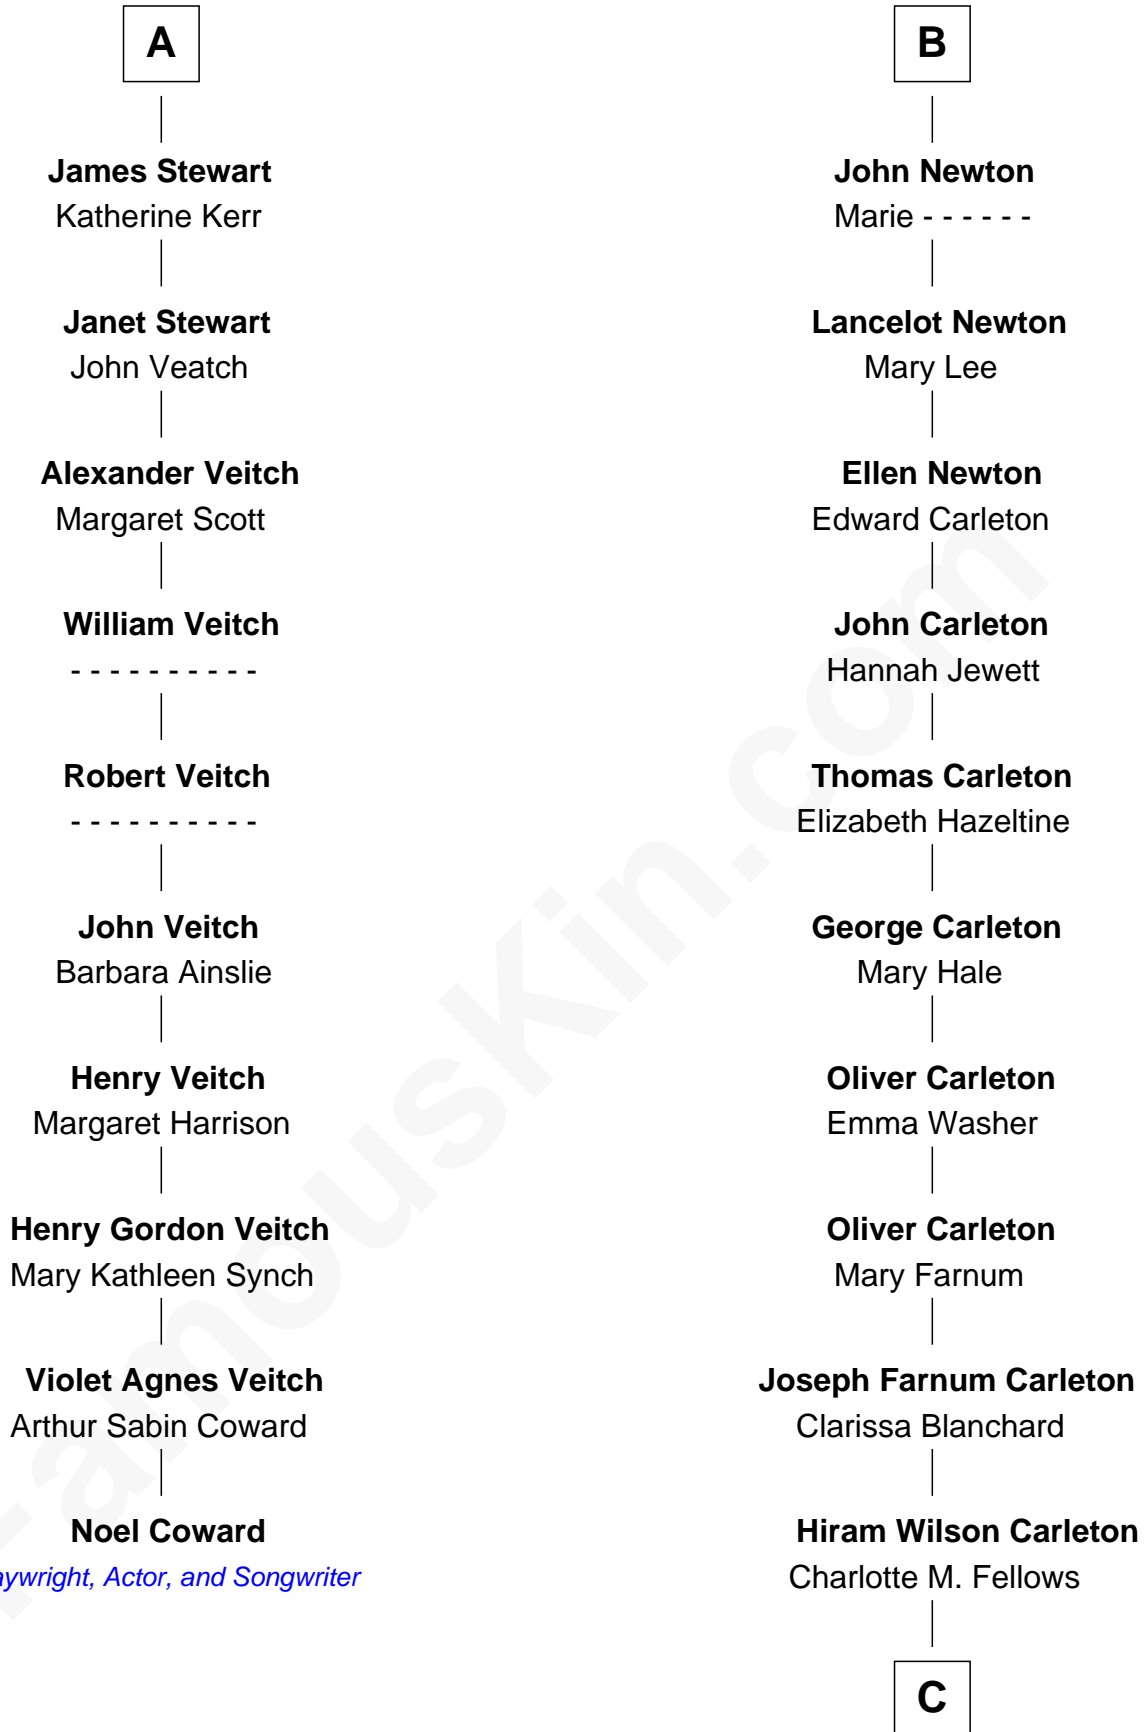

FamousKin.com Relationship Chart of

Noel Coward

Playwright, Actor, and Songwriter

16th cousin 4 times removed of

Mickey Rourke

Movie Actor

Edmund Fitzalan

Alice de Warenne

C

Joseph Clinton Carleton

Maud Alice Fitts

Hazel May Carleton

Leonard Ernest Cameron

Annette Elizabeth Cameron

Philip Andrew Rourke

Mickey Rourke