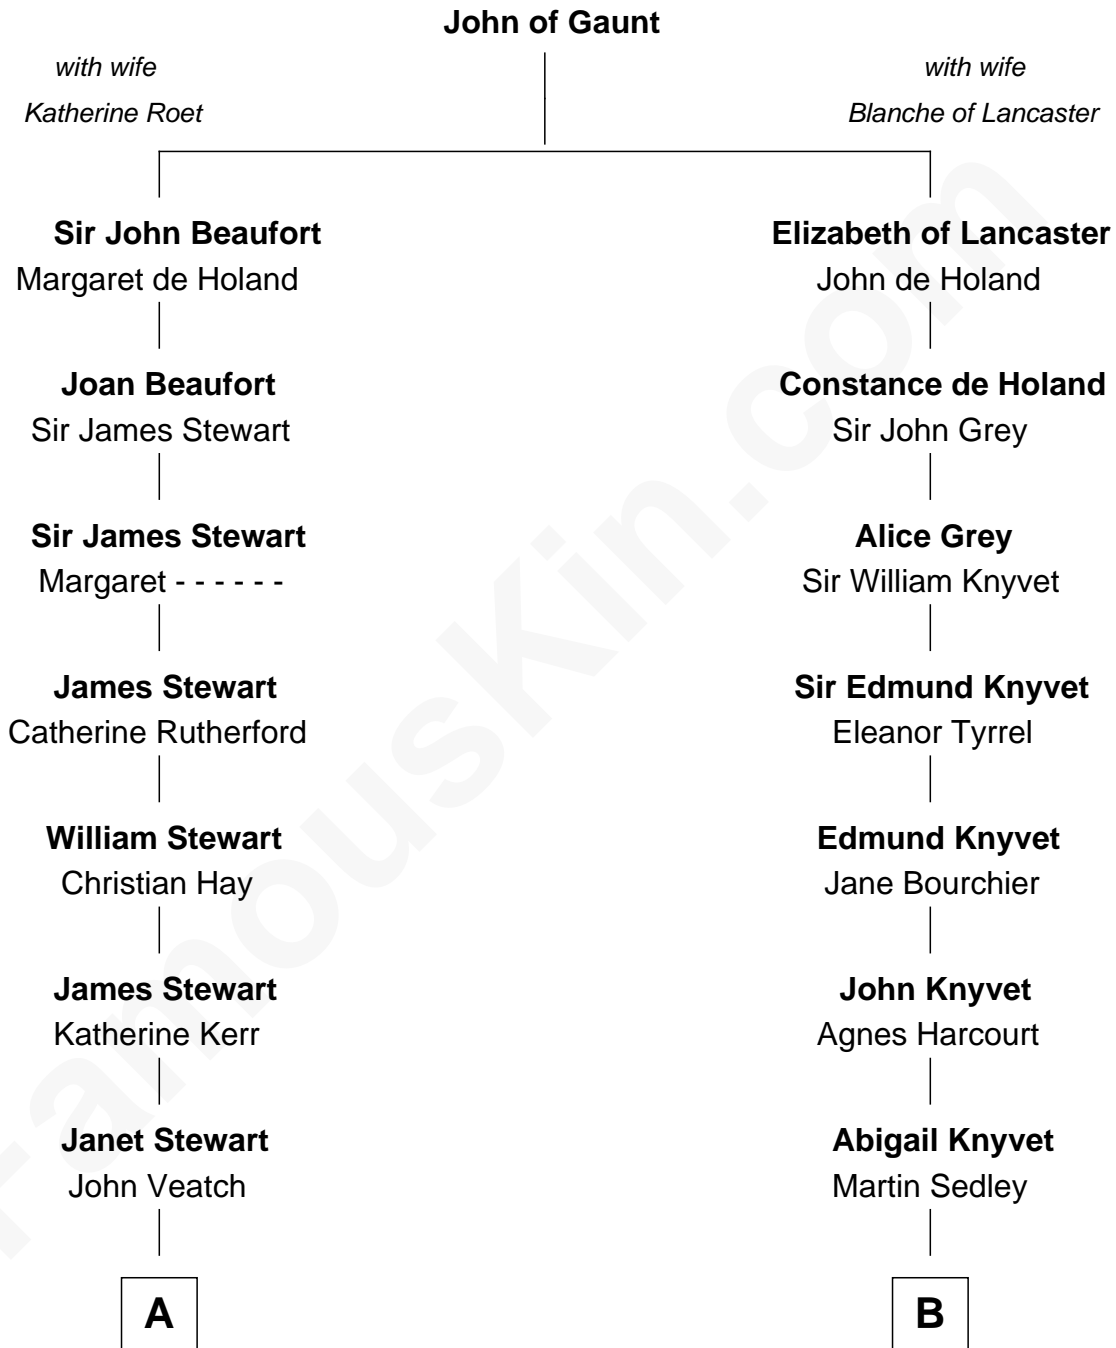

FamousKin.com Relationship Chart of

Noel Coward

Playwright, Actor, and Songwriter

14th cousin 5 times removed of

Story Musgrave

NASA Astronaut

C

Marguerite Gray
John Butler Swann

Marguerite Swann
Percy Musgrave

Story Musgrave
NASA Astronaut

FamousKin.com