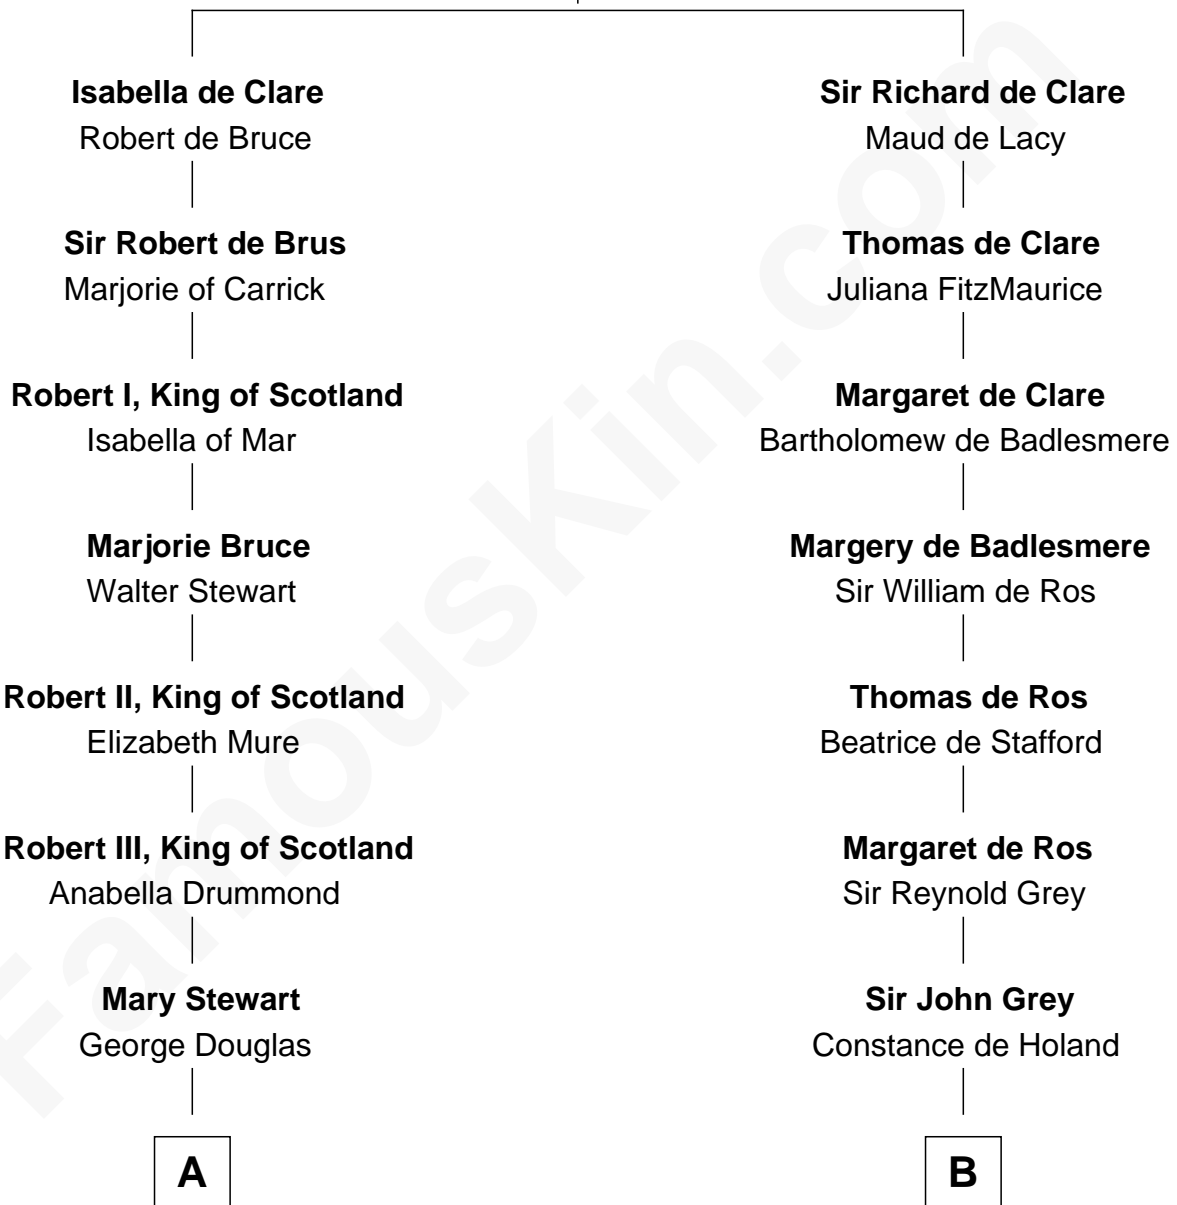

FamousKin.com Relationship Chart of

Noel Coward

Playwright, Actor, and Songwriter

20th cousin of

Horace Gray

U.S. Supreme Court Justice

Gilbert de Clare

Isabel Marshal

Horace Gray
Harriet Upham

Horace Gray
U.S. Supreme Court Justice