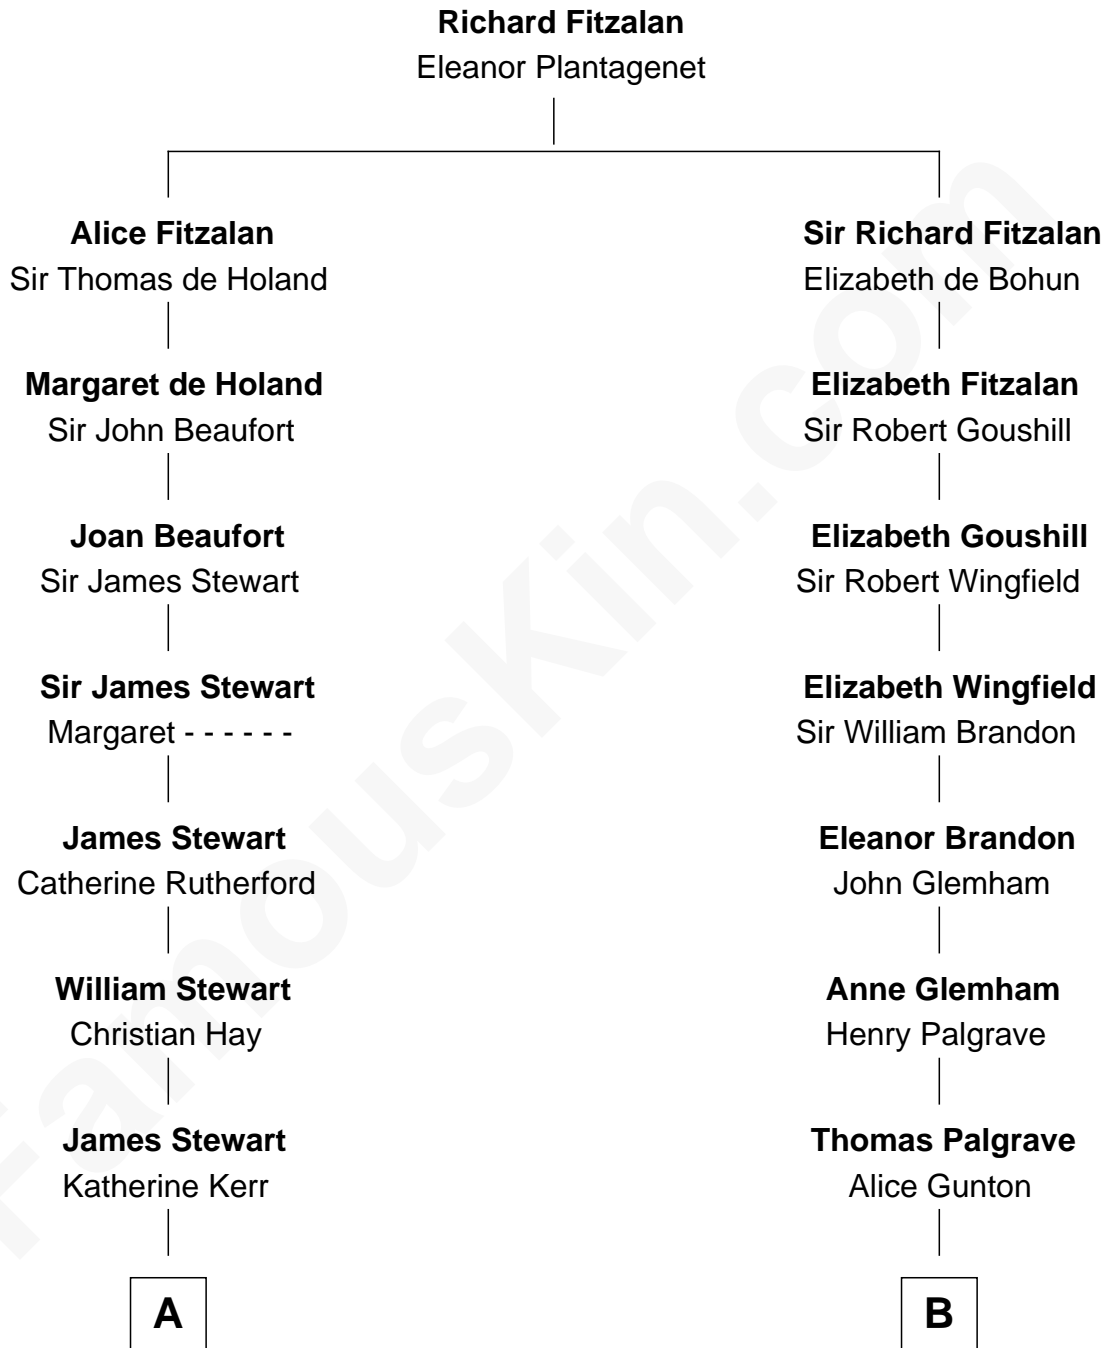

FamousKin.com

Relationship Chart of

Noel Coward

Playwright, Actor, and Songwriter

15th cousin 4 times removed of

Linda Hunt

TV and Movie Actress

C