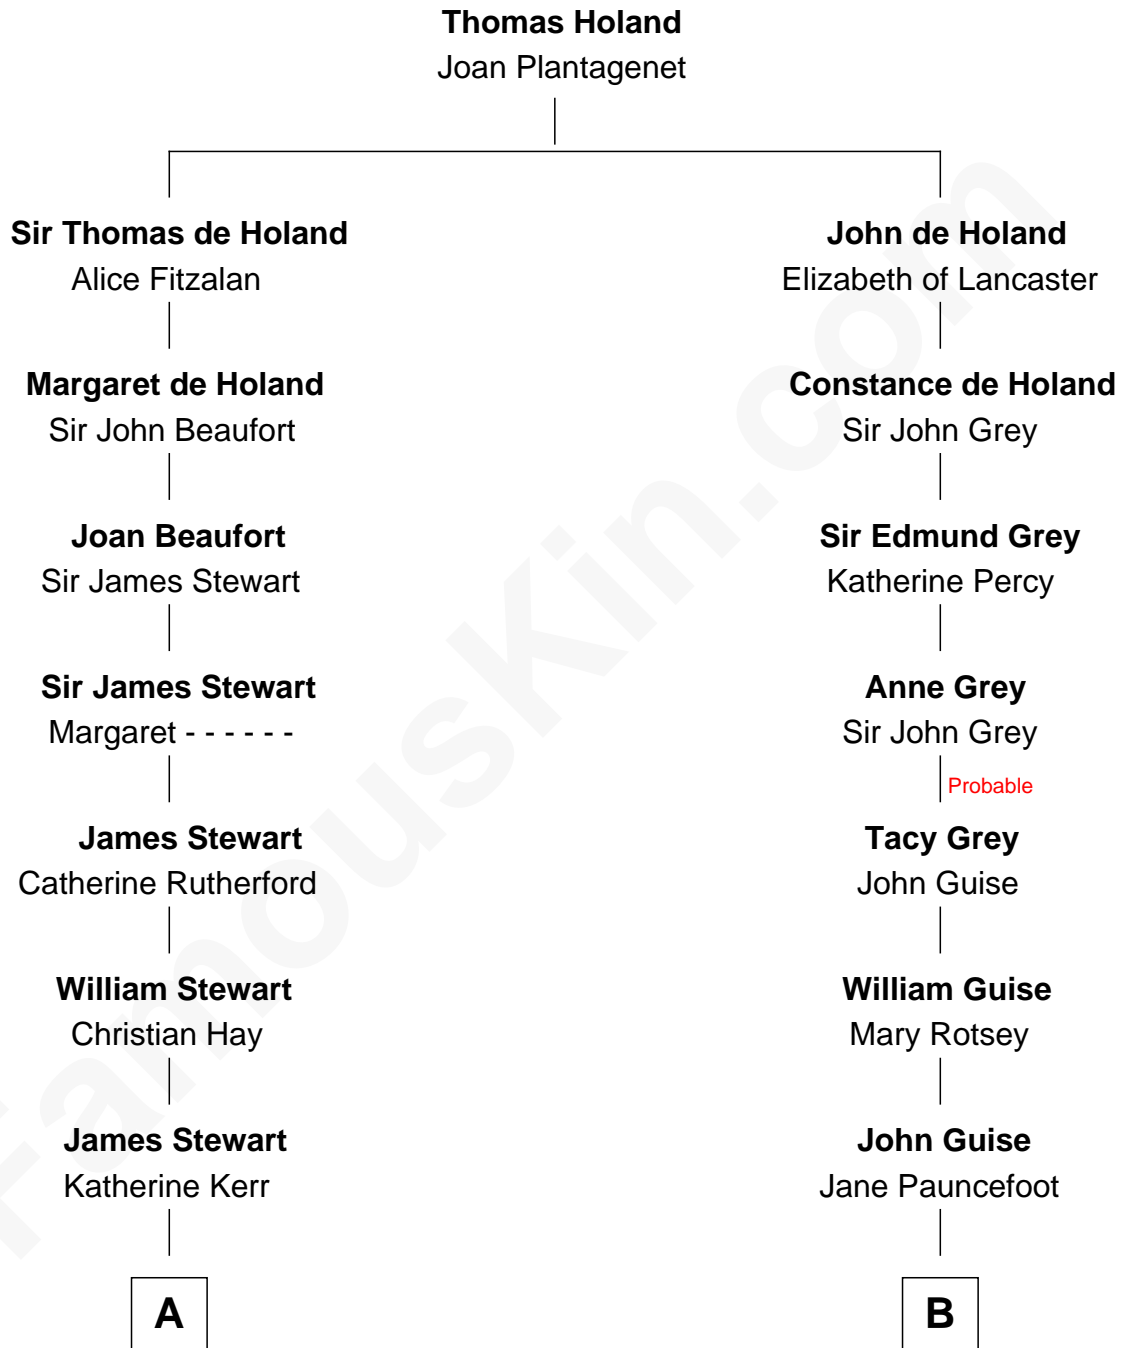

FamousKin.com

Relationship Chart of

Noel Coward

Playwright, Actor, and Songwriter

15th cousin 4 times removed of

Linda Hunt

TV and Movie Actress

C