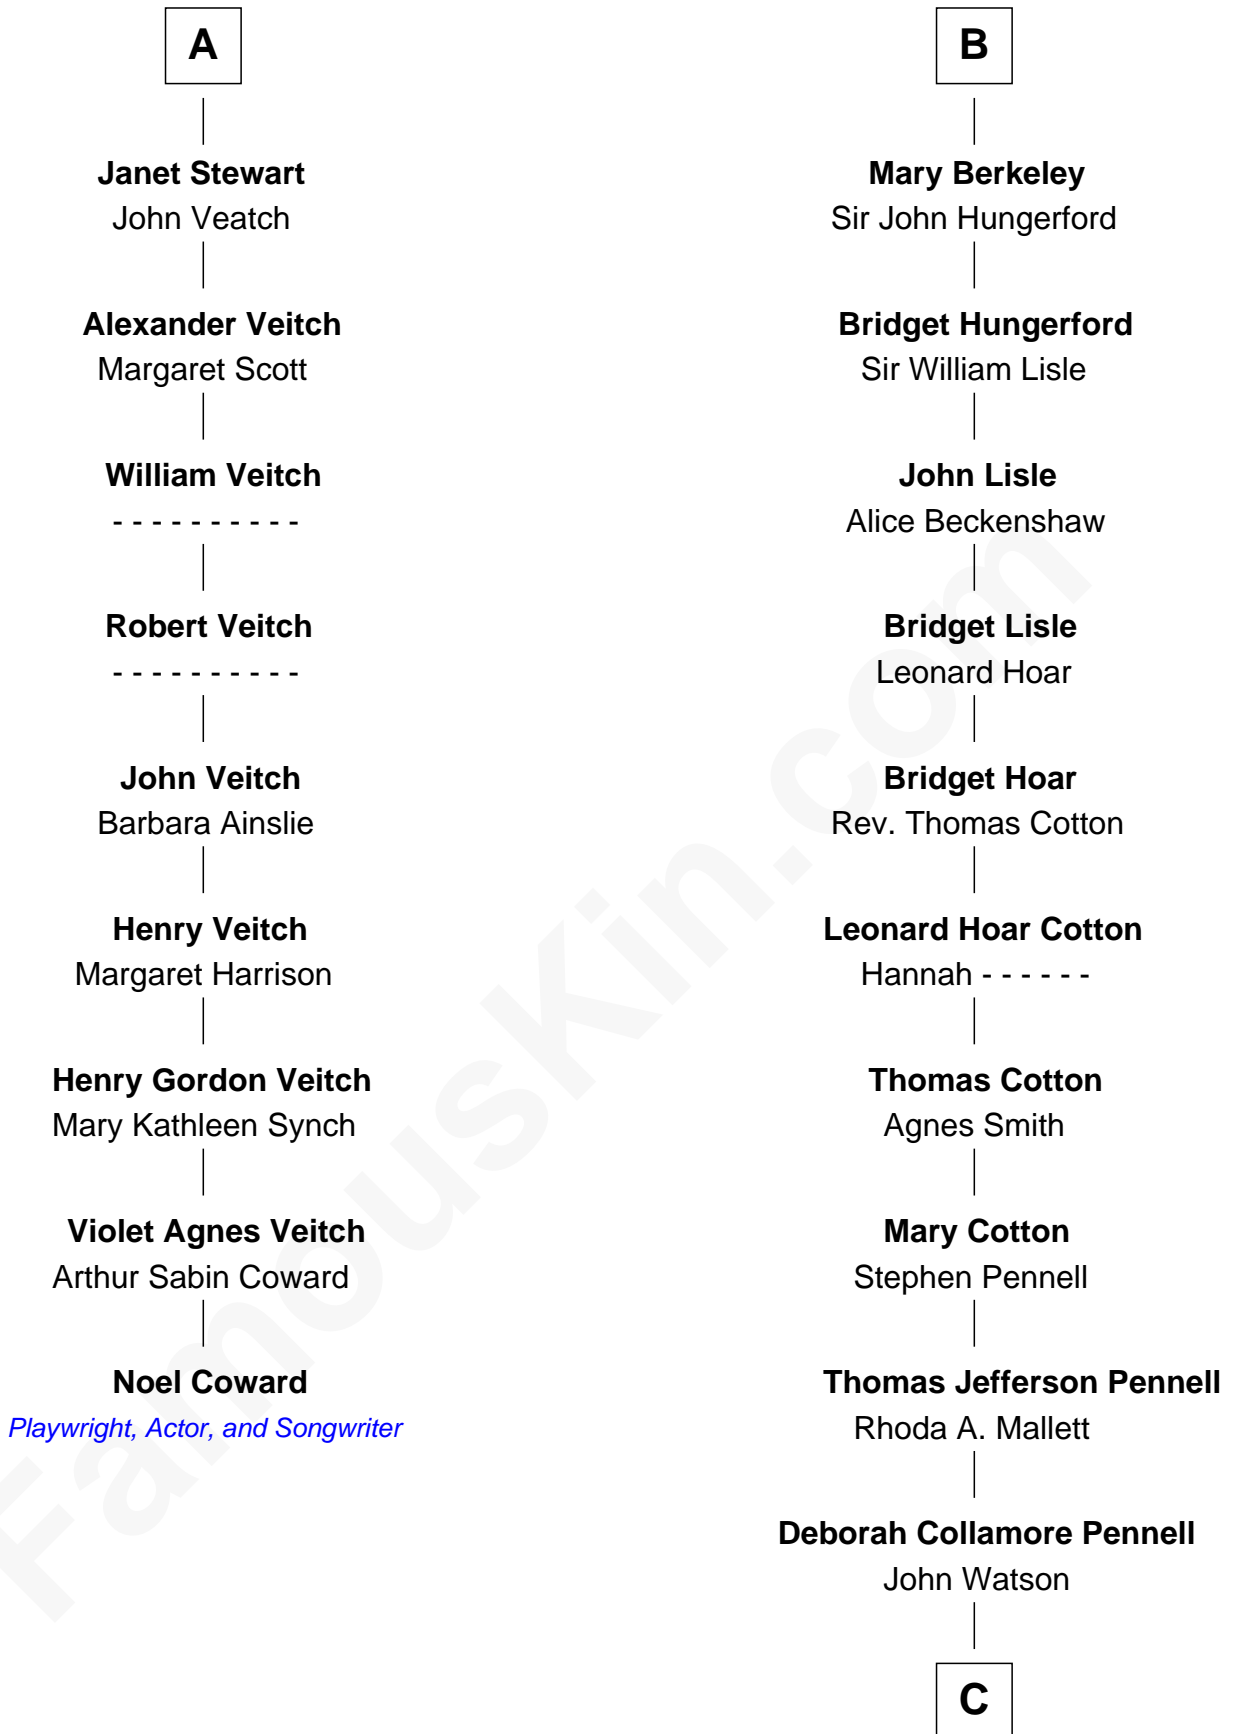

FamousKin.com

Relationship Chart of

Noel Coward

Playwright, Actor, and Songwriter

15th cousin 5 times removed of

Warren Buffett

Chairman & CEO, Berkshire Hathaway

C

—
Susan Ann Watson

Ford Bela Barber

—
Stella Frances Barber

John Ammon Stahl

—
Leila Stahl

Howard Homan Buffett

—
Warren Buffett

Chairman & CEO, Berkshire Hathaway