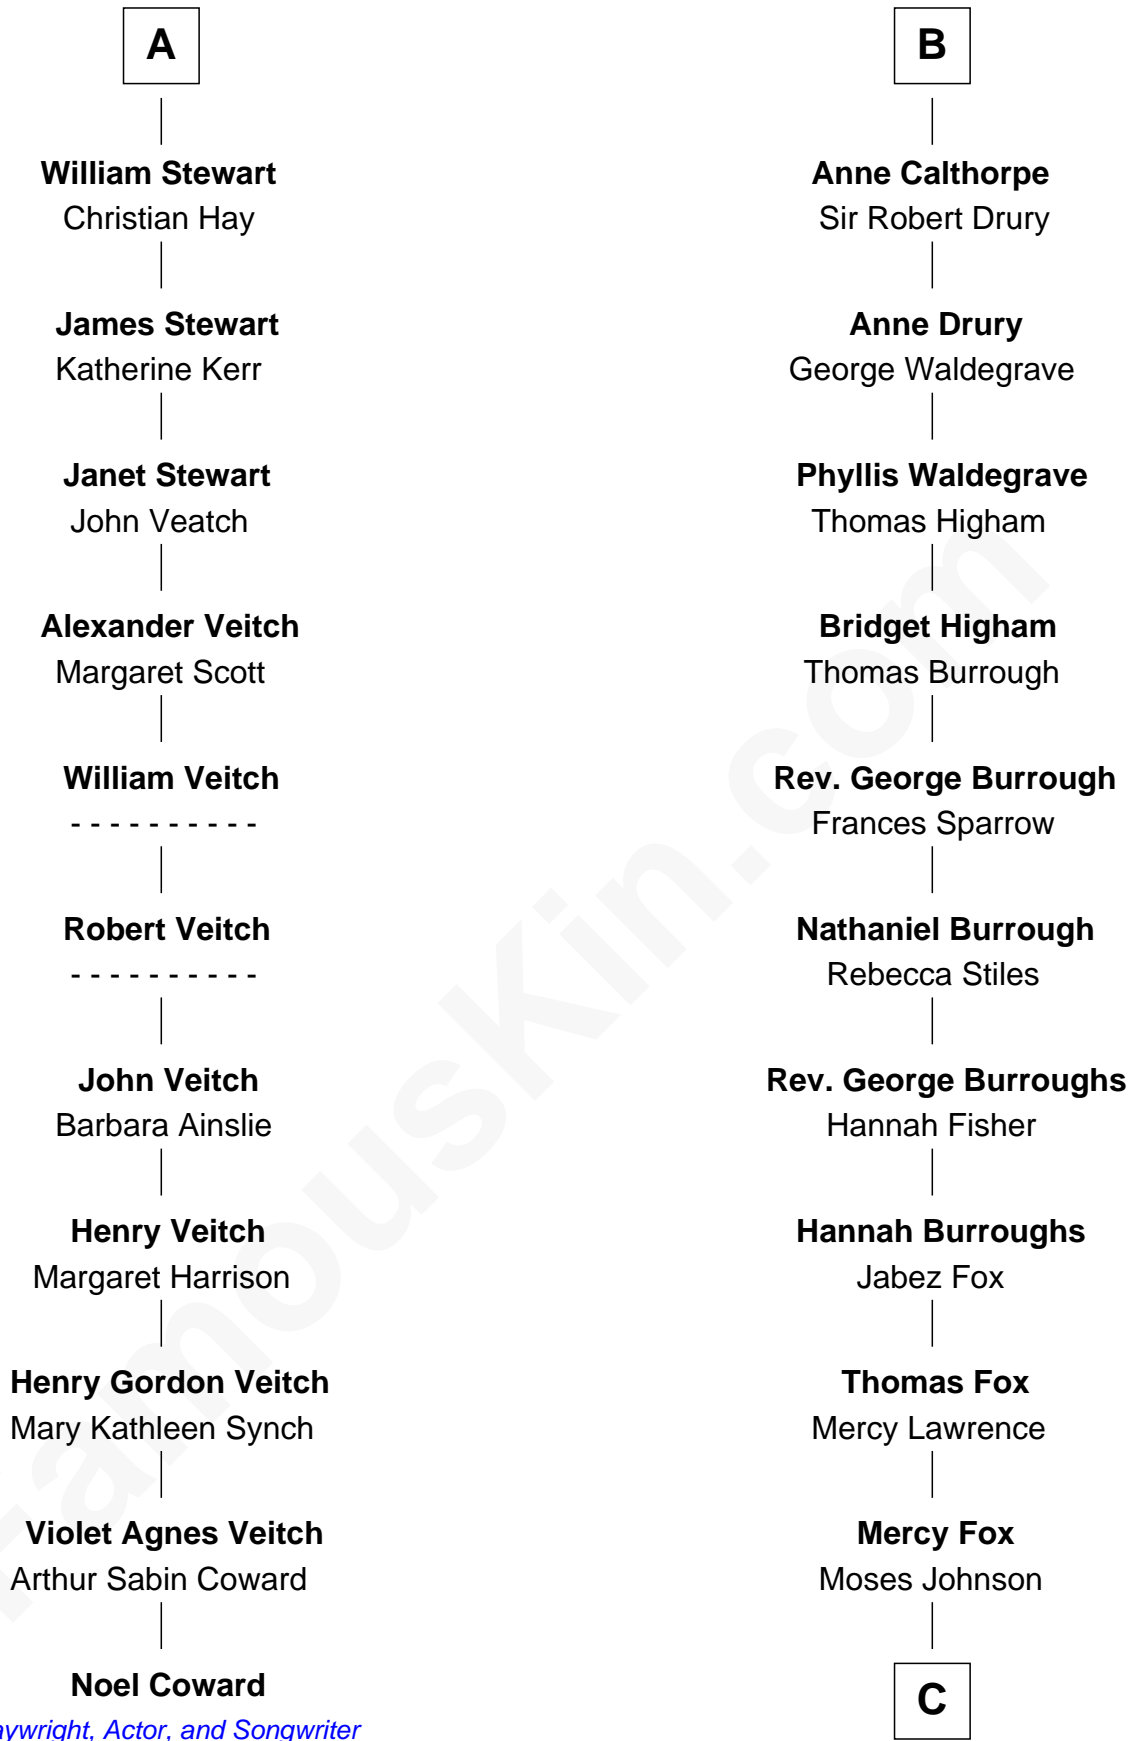

## Relationship Chart of

### Noel Coward

*Playwright, Actor, and Songwriter*

17th cousin 4 times removed of

**Walt Disney**

*Co-Founder of The Walt Disney Company*

**C**

**Fanny Johnson**

John Call

**Eber Call**

Violette Lawrence

**Charles Call**

Henrietta Gross

**Flora Call**

Elias Charles Disney

**Walt Disney**

*Co-Founder of The Walt Disney Co.*