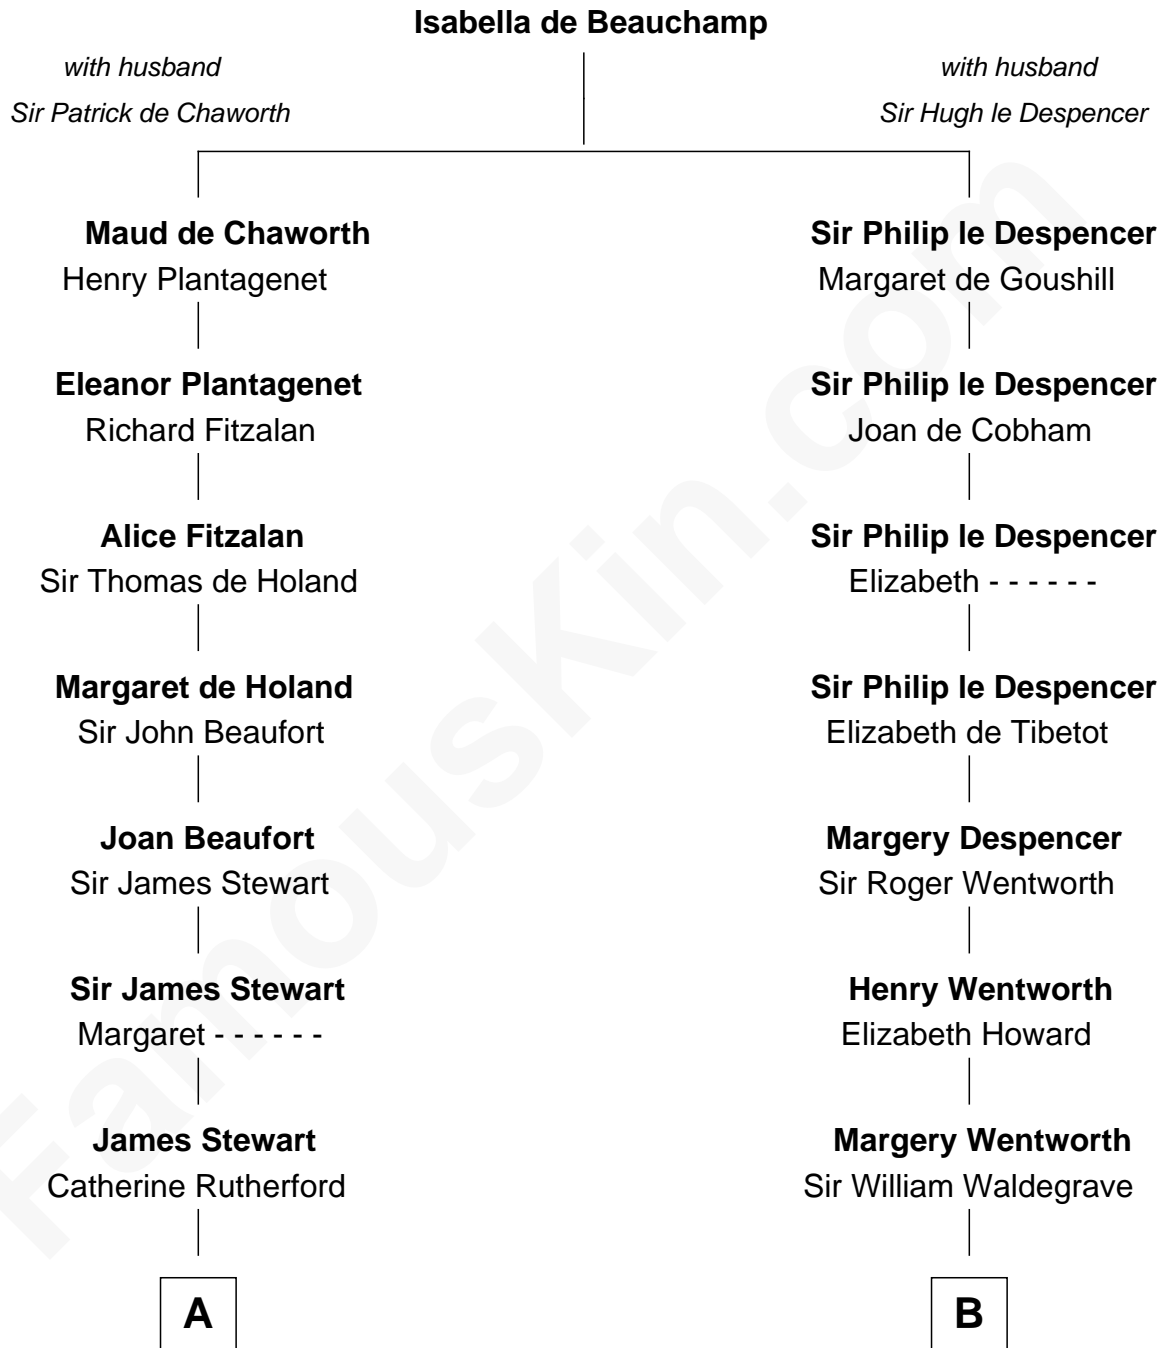

FamousKin.com

Relationship Chart of

Noel Coward

Playwright, Actor, and Songwriter

17th cousin 3 times removed of

Walt Disney

Co-Founder of The Walt Disney Company

C

Eber Call
Violette Lawrence

Charles Call
Henrietta Gross

Flora Call
Elias Charles Disney

Walt Disney
Co-Founder of The Walt Disney Co.

FamousKin.com