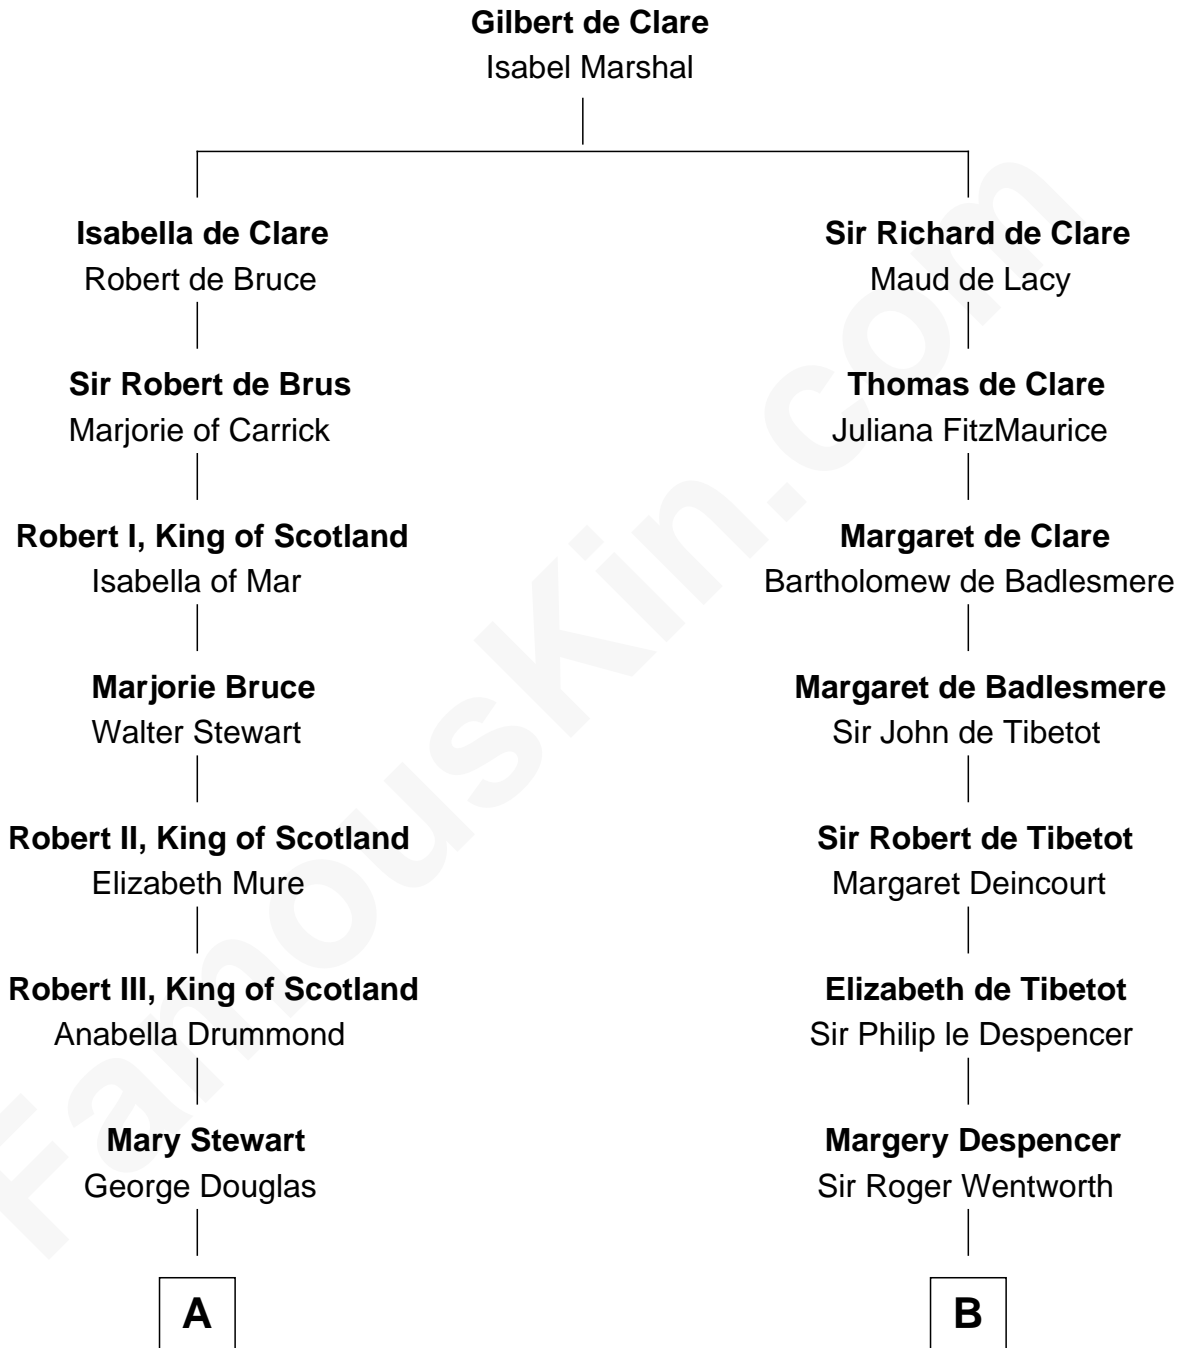

FamousKin.com

Relationship Chart of

Noel Coward

Playwright, Actor, and Songwriter

14th cousin 6 times removed of

Rev. George Burroughs

Executed for Witchcraft, Salem 1692

C

Henry Veitch
Margaret Harrison

Henry Gordon Veitch
Mary Kathleen Synch

Violet Agnes Veitch
Arthur Sabin Coward

Noel Coward
Playwright, Actor, and Songwriter

FamousKin.com