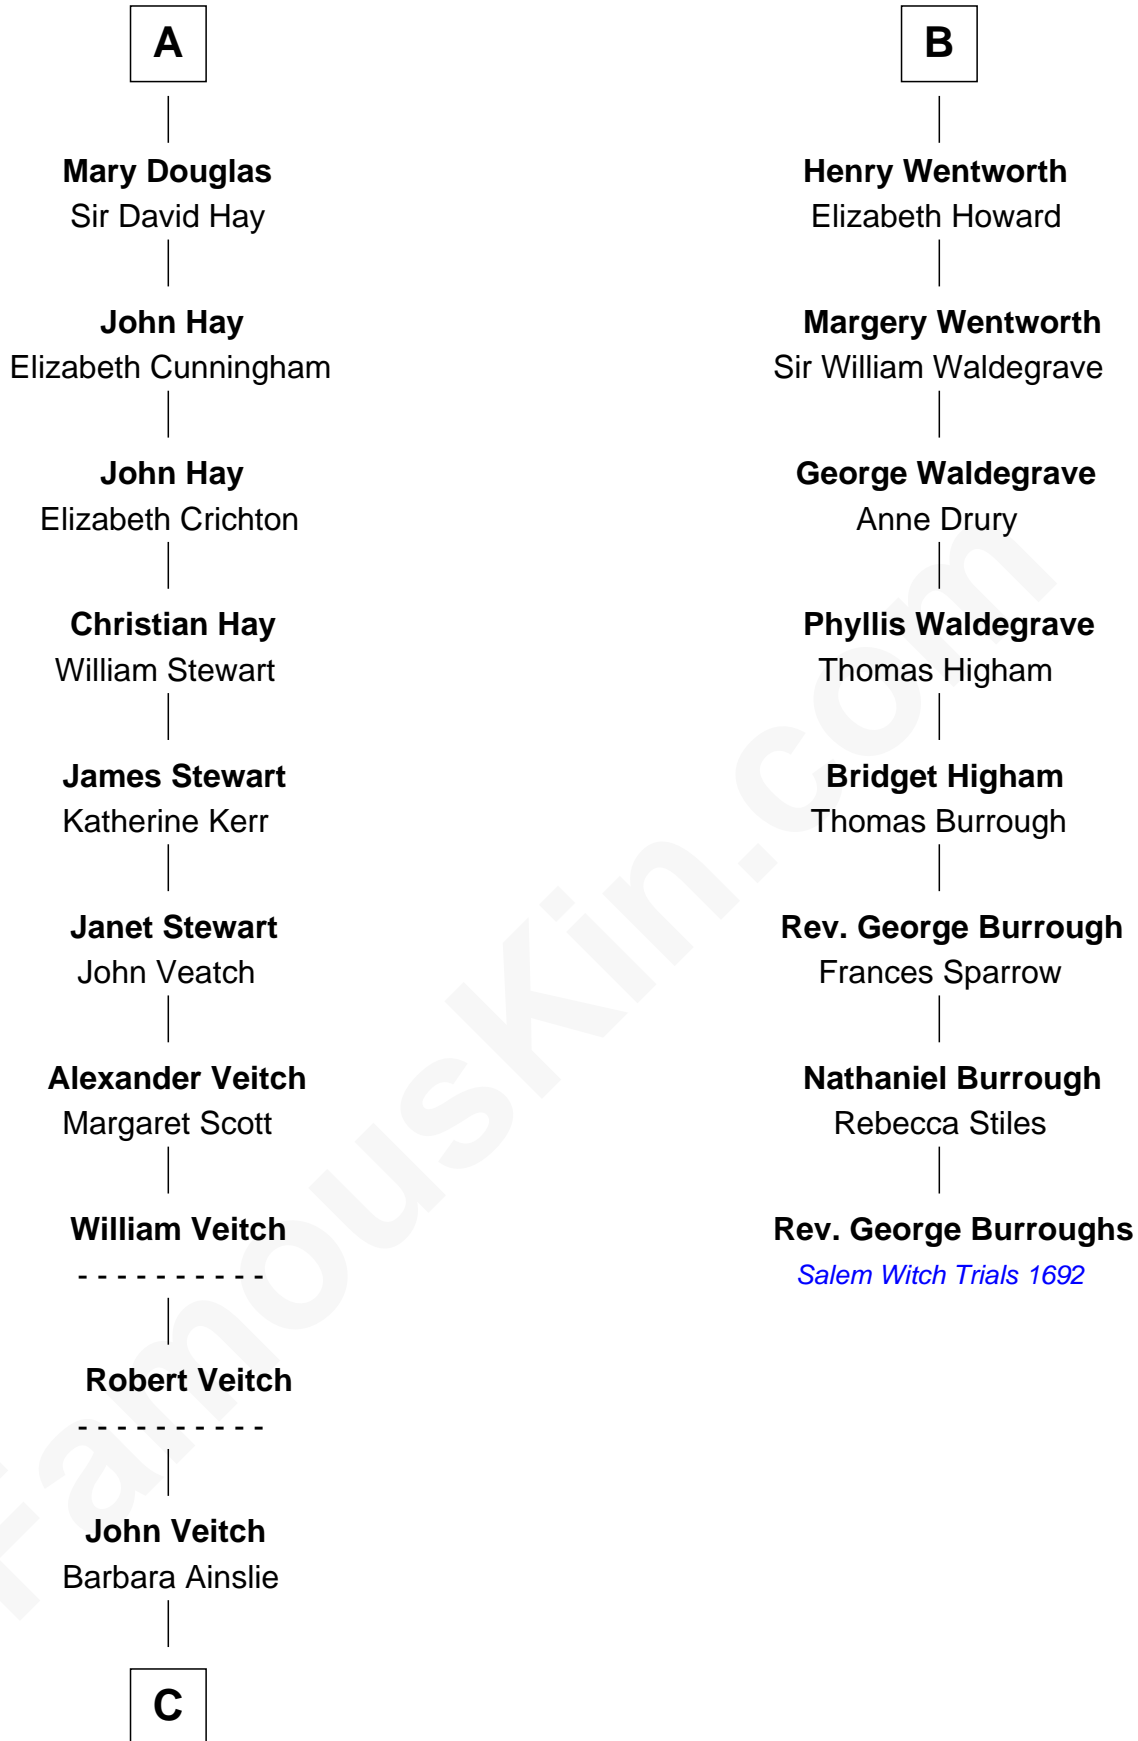

FamousKin.com

Relationship Chart of

Noel Coward

Playwright, Actor, and Songwriter

14th cousin 6 times removed of

Rev. George Burroughs

Executed for Witchcraft, Salem 1692

C

Henry Veitch
Margaret Harrison

Henry Gordon Veitch
Mary Kathleen Synch

Violet Agnes Veitch
Arthur Sabin Coward

Noel Coward
Playwright, Actor, and Songwriter

FamousKin.com