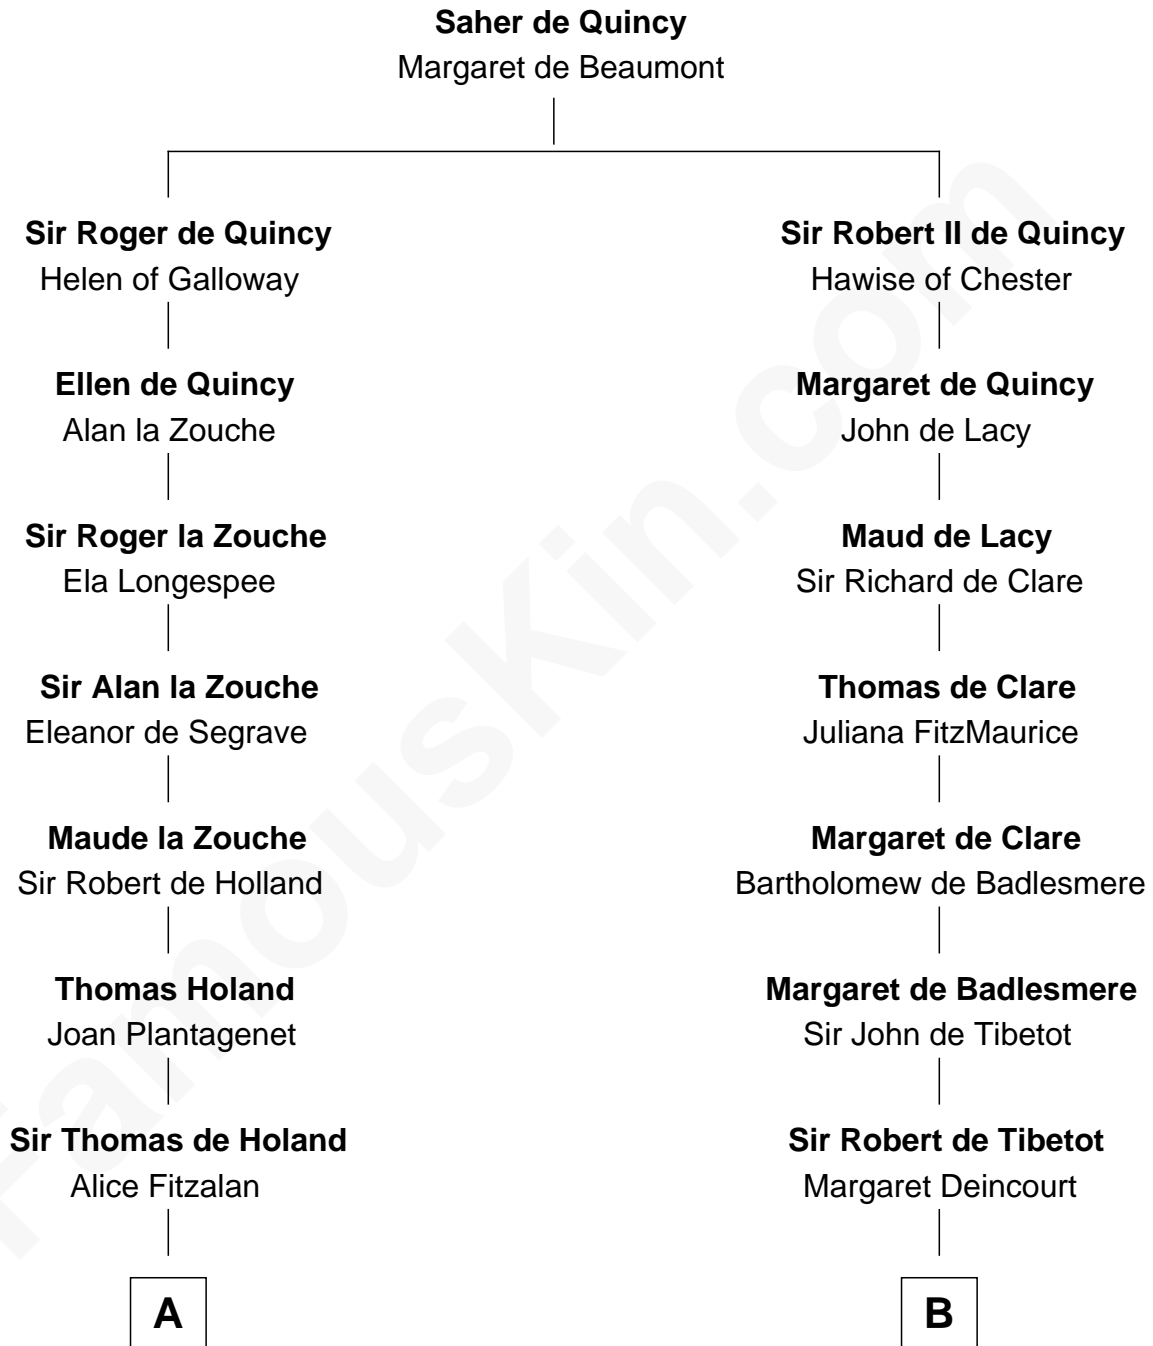

FamousKin.com

Relationship Chart of

Noel Coward

Playwright, Actor, and Songwriter

16th cousin 5 times removed of

Rev. George Burroughs

Executed for Witchcraft, Salem 1692

C

—
John Veitch

Barbara Ainslie

—
Henry Veitch

Margaret Harrison

—
Henry Gordon Veitch

Mary Kathleen Synch

—
Violet Agnes Veitch

Arthur Sabin Coward