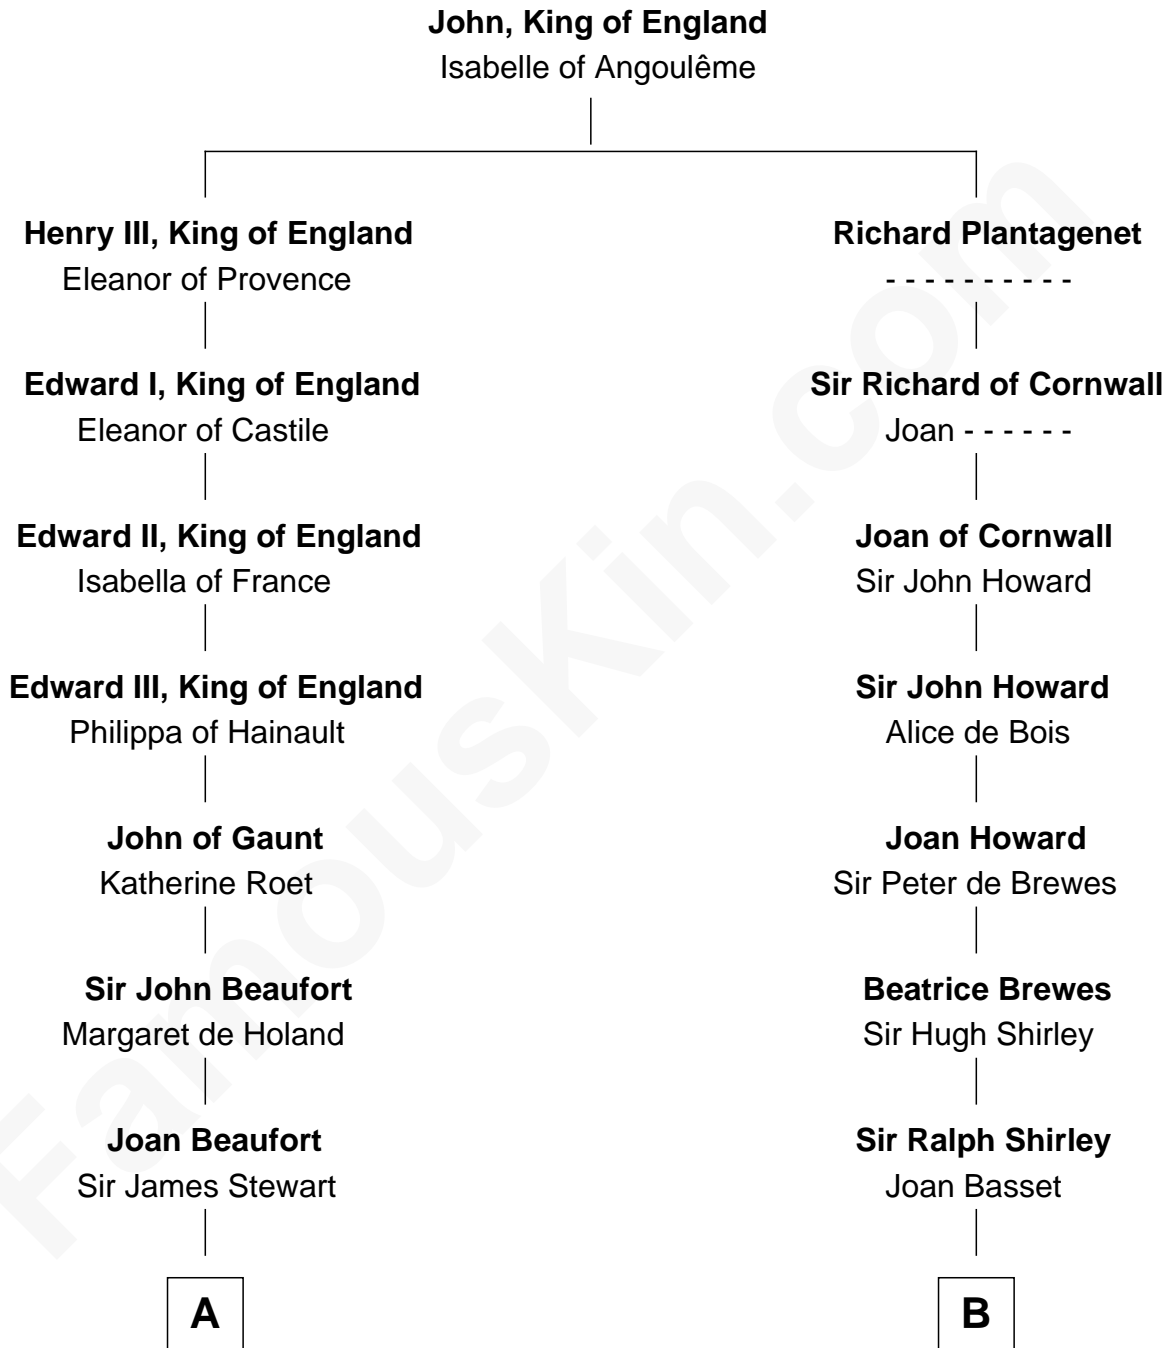

# FamousKin.com

## Relationship Chart of Noel Coward

*Playwright, Actor, and Songwriter*

19th cousin 2 times removed of

## William Henry Moore

*Co-Founder, U.S. Steel and Nabisco*

**C**

**Henry Gordon Veitch**

Mary Kathleen Synch

**Violet Agnes Veitch**

Arthur Sabin Coward

**Noel Coward**