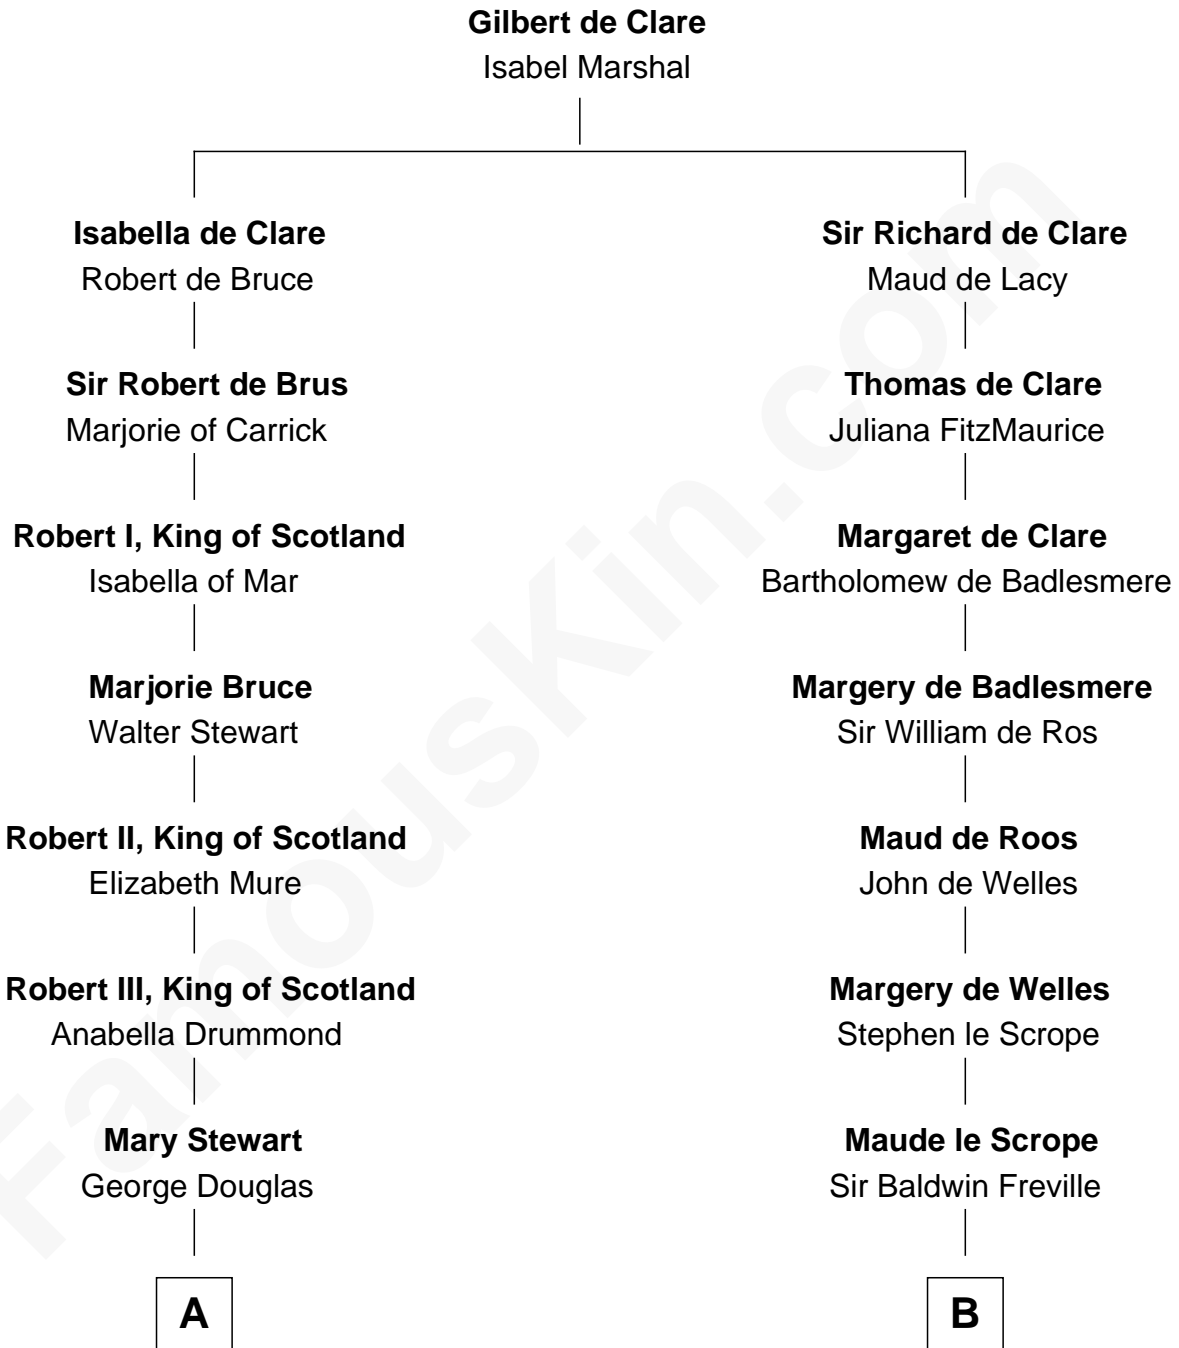

# FamousKin.com

## Relationship Chart of Noel Coward

*Playwright, Actor, and Songwriter*

20th cousin 1 time removed of

**William Henry Moore**

*Co-Founder, U.S. Steel and Nabisco*

**C**

**Henry Veitch**  
Margaret Harrison

**Henry Gordon Veitch**  
Mary Kathleen Synch

**Violet Agnes Veitch**  
Arthur Sabin Coward

**Noel Coward**  
*Playwright, Actor, and Songwriter*

**D**

**Sarah Browne**  
George Beckwith

**George Beckwith**  
Rachel Marsh

**George Beckwith**  
Mary Bradley

**Rachael Arvilla Beckwith**  
Nathaniel Ford Moore

**William Henry Moore**  
*Co-Founder, U.S. Steel and Nabisco*