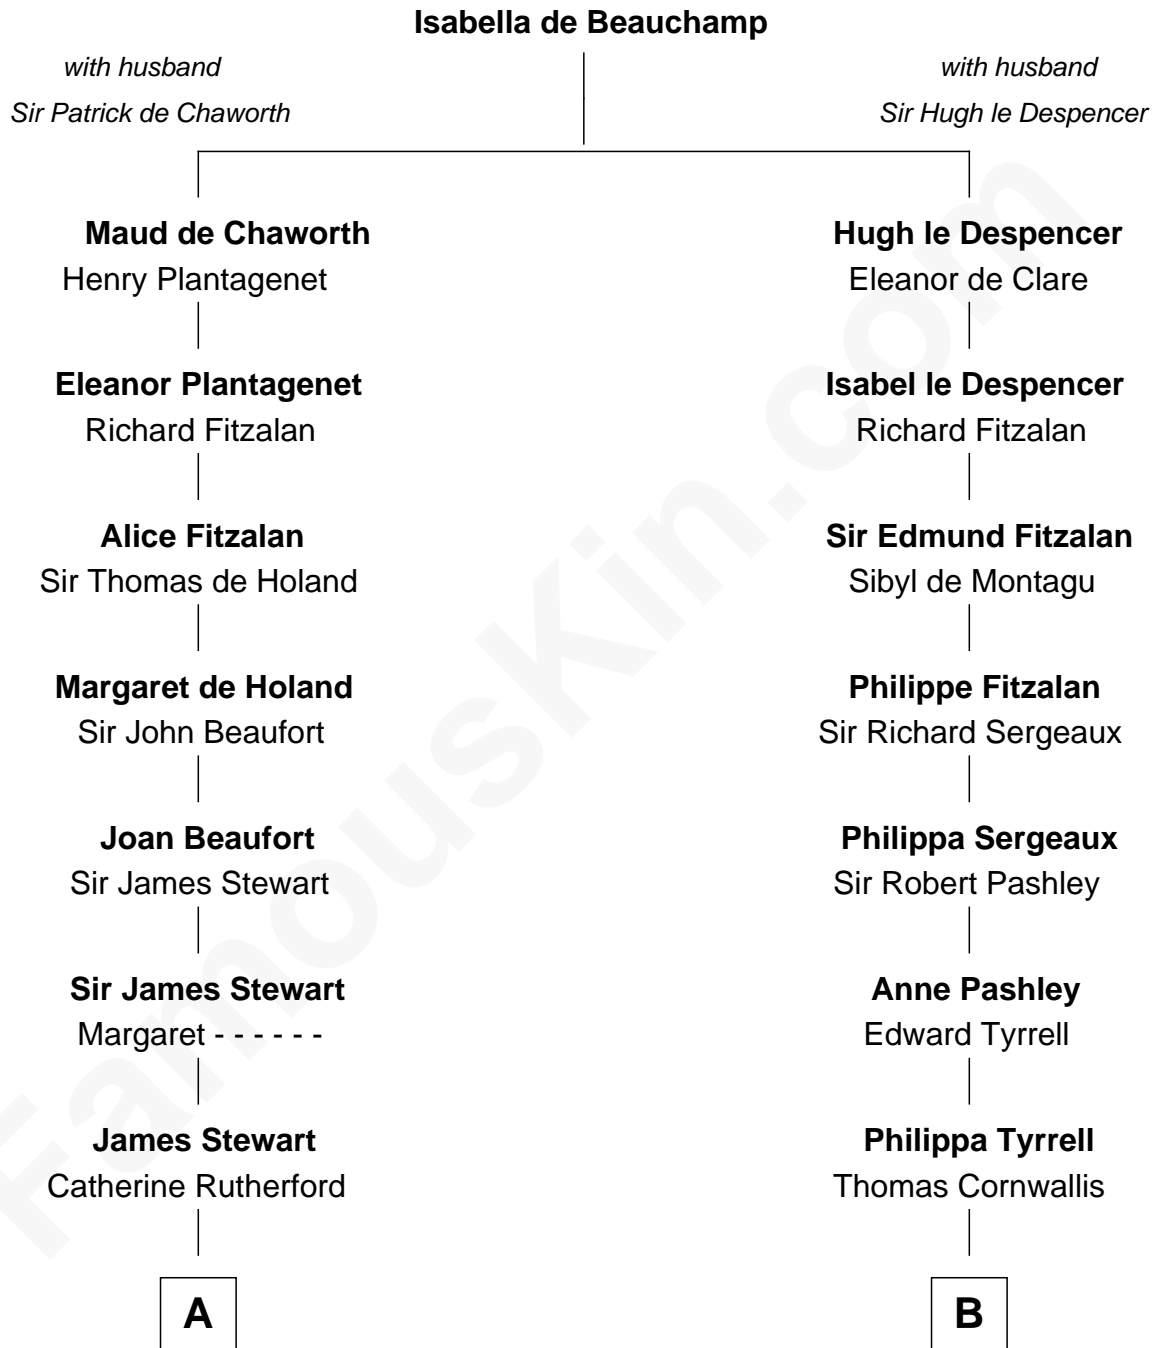

FamousKin.com

Relationship Chart of

Noel Coward

Playwright, Actor, and Songwriter

17th cousin 4 times removed of

Ben Ames Williams

Novelist and Short Story Author

C

Hannah FitzRandolph

William Longstreet

James Longstreet

Mary Anna Dent

Sarah Jane Longstreet

Charles Bingley Ames

Sarah Marshall Ames

Daniel Webster Williams