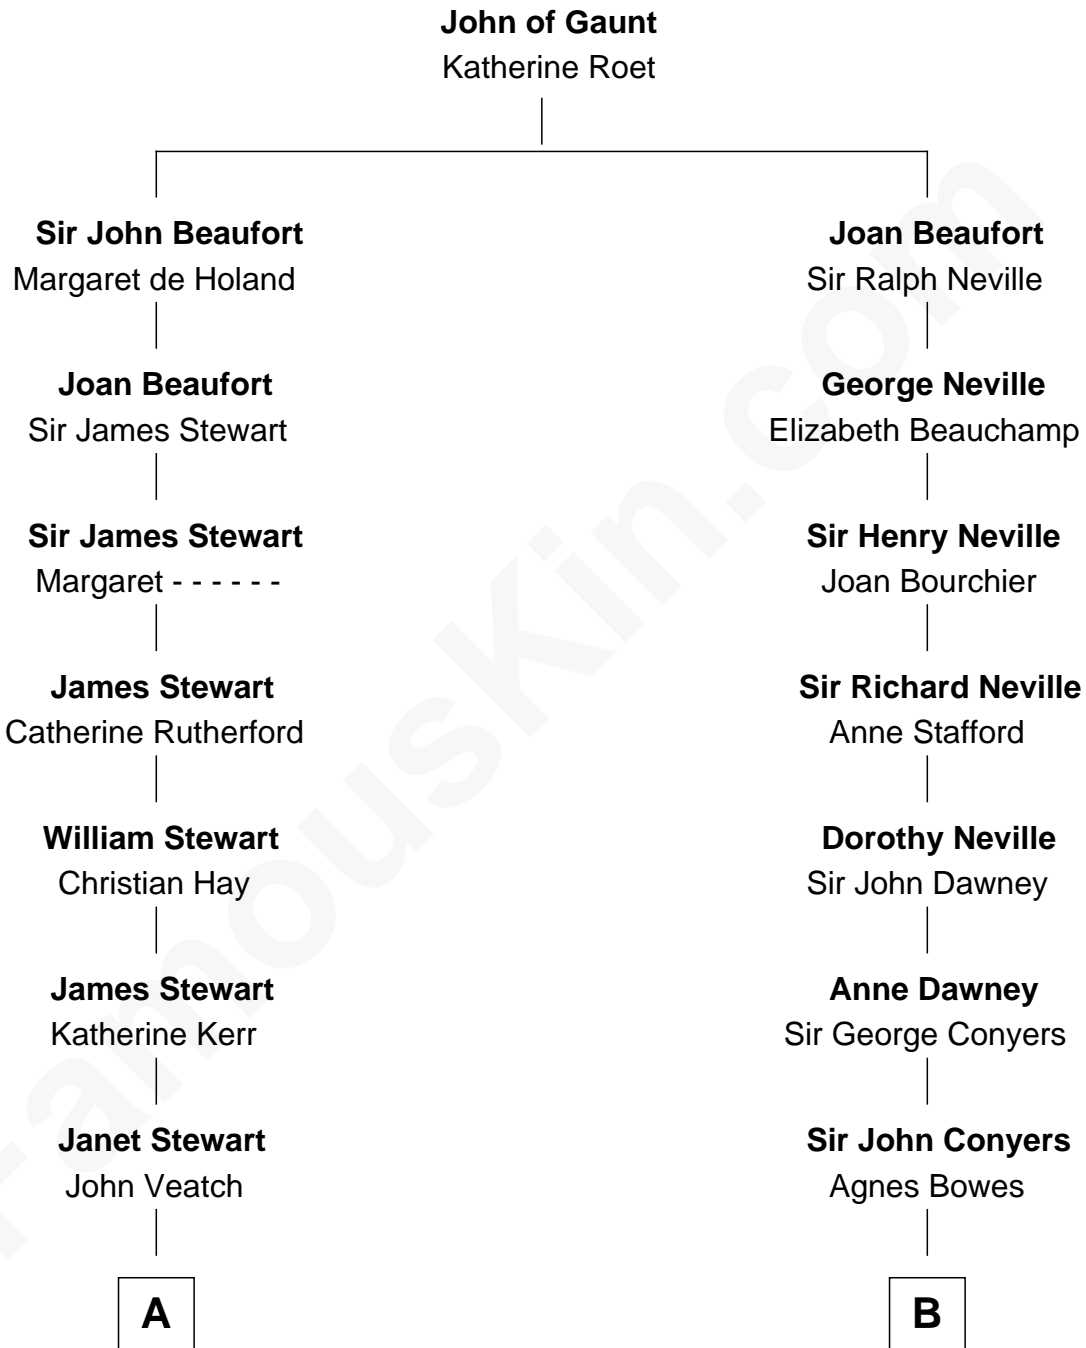

## Relationship Chart of

### Noel Coward

*Playwright, Actor, and Songwriter*

14th cousin 4 times removed of

**Jimmy Carter**

*39th U.S. President*

**C**

**Earl Carter**  
Lillian Gordy

**Jimmy Carter**  
*39th U.S. President*