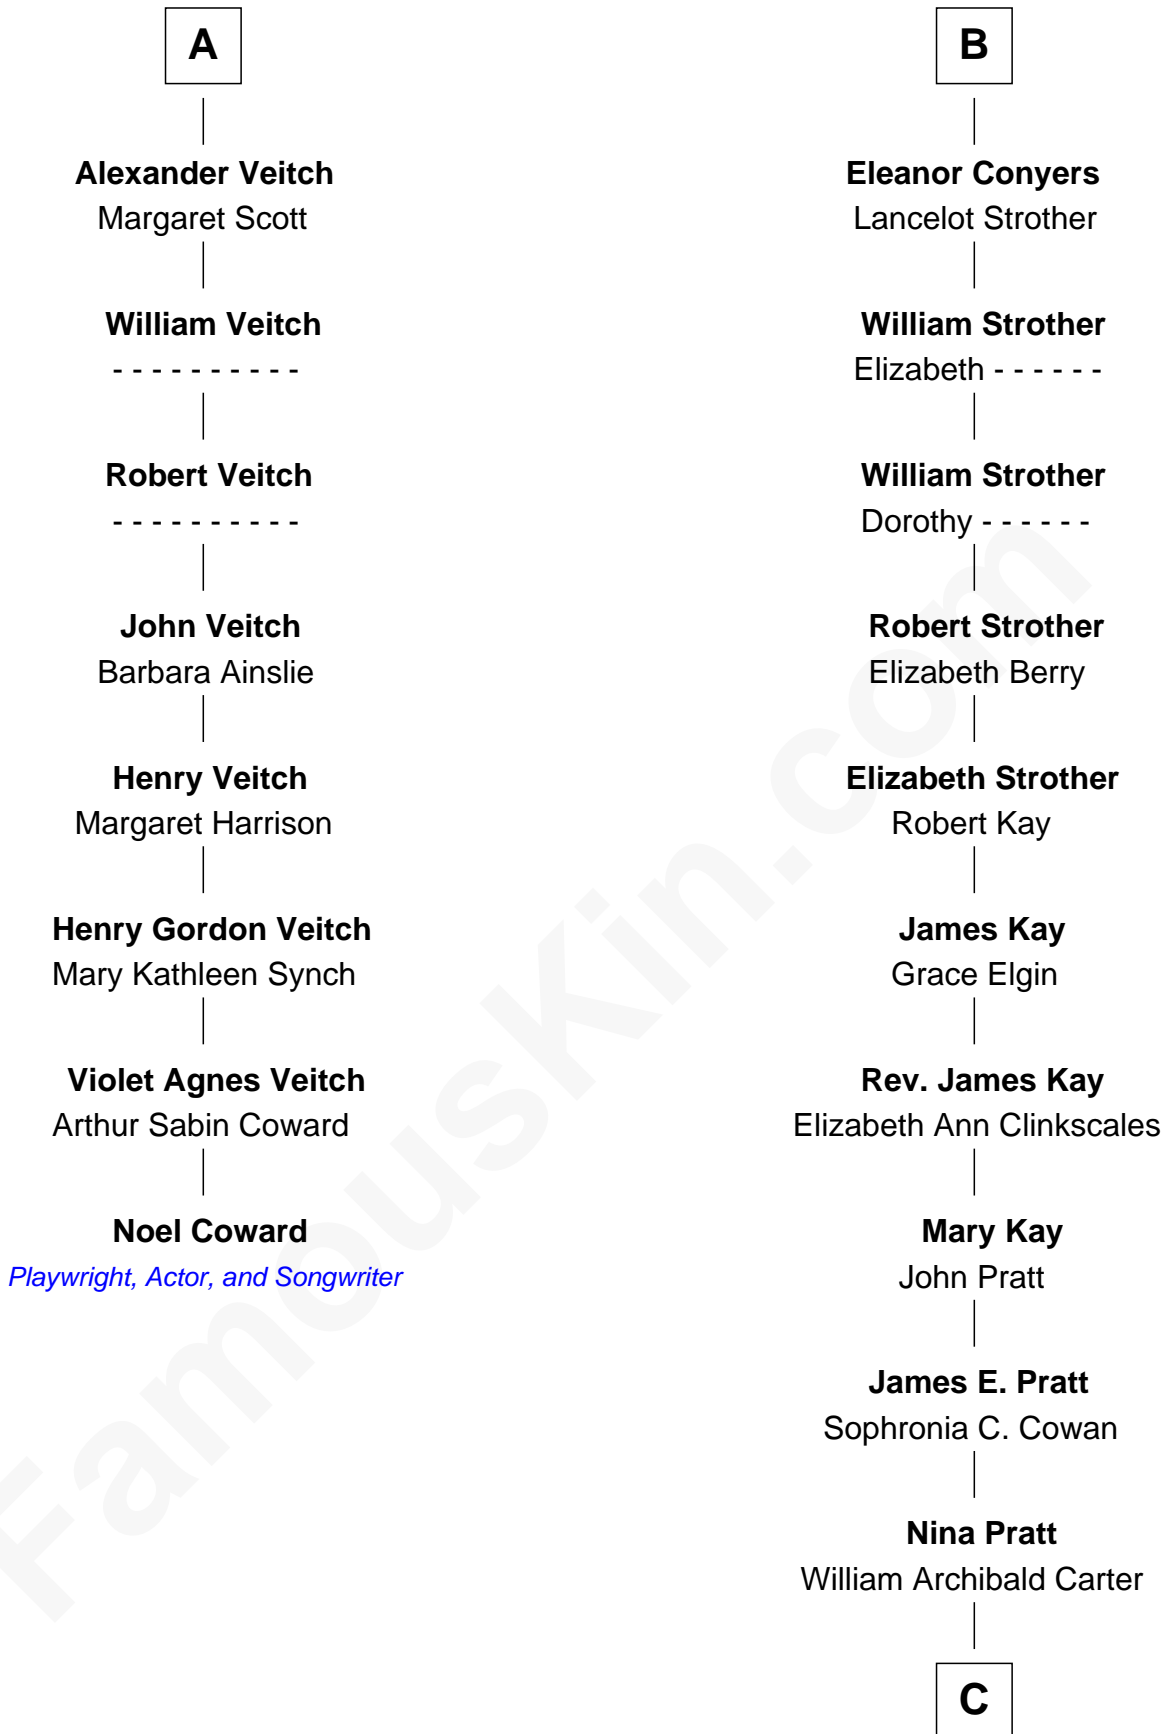

## Relationship Chart of

### Noel Coward

*Playwright, Actor, and Songwriter*

14th cousin 4 times removed of

**Jimmy Carter**

*39th U.S. President*

**C**

**Earl Carter**  
Lillian Gordy

**Jimmy Carter**  
*39th U.S. President*

FamousKin.com