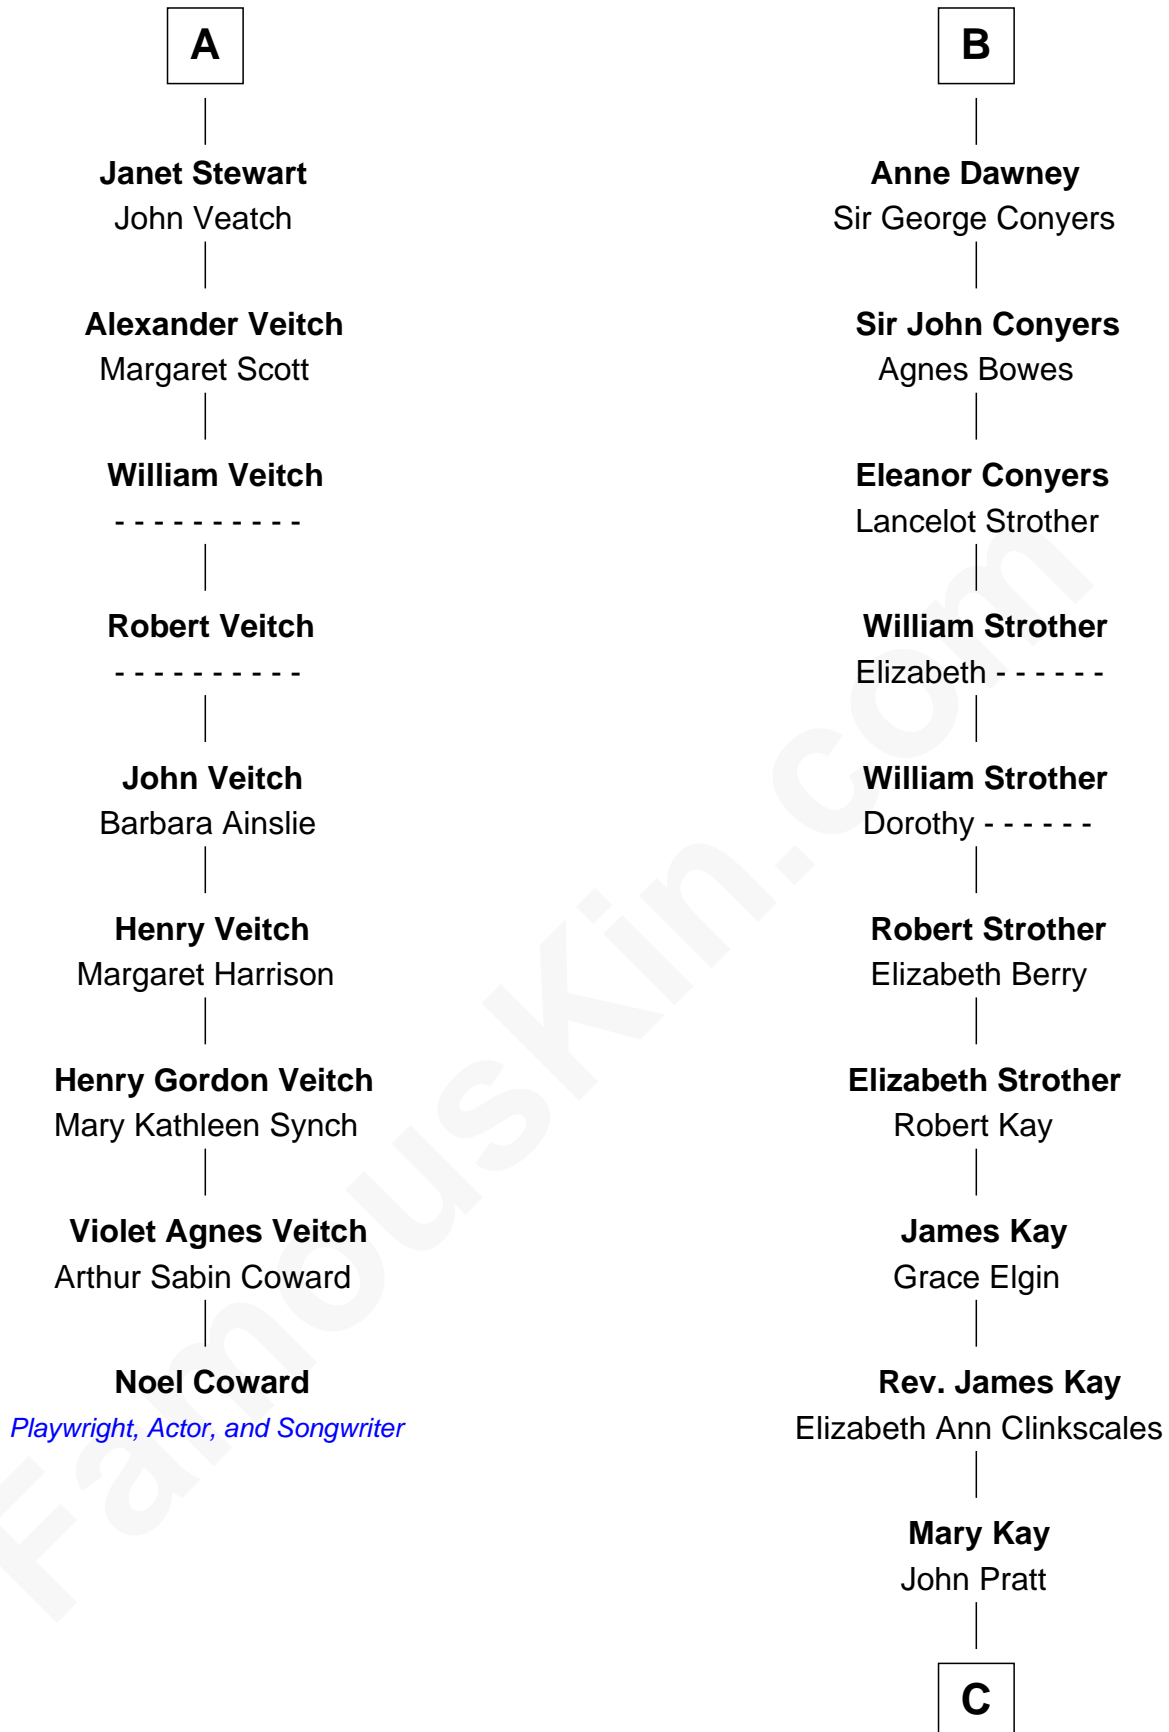

FamousKin.com

Relationship Chart of

Noel Coward

Playwright, Actor, and Songwriter

15th cousin 5 times removed of

Jimmy Carter

39th U.S. President

C

James E. Pratt

Sophonra C. Cowan

Nina Pratt

William Archibald Carter

Earl Carter

Lillian Gordy

Jimmy Carter

39th U.S. President