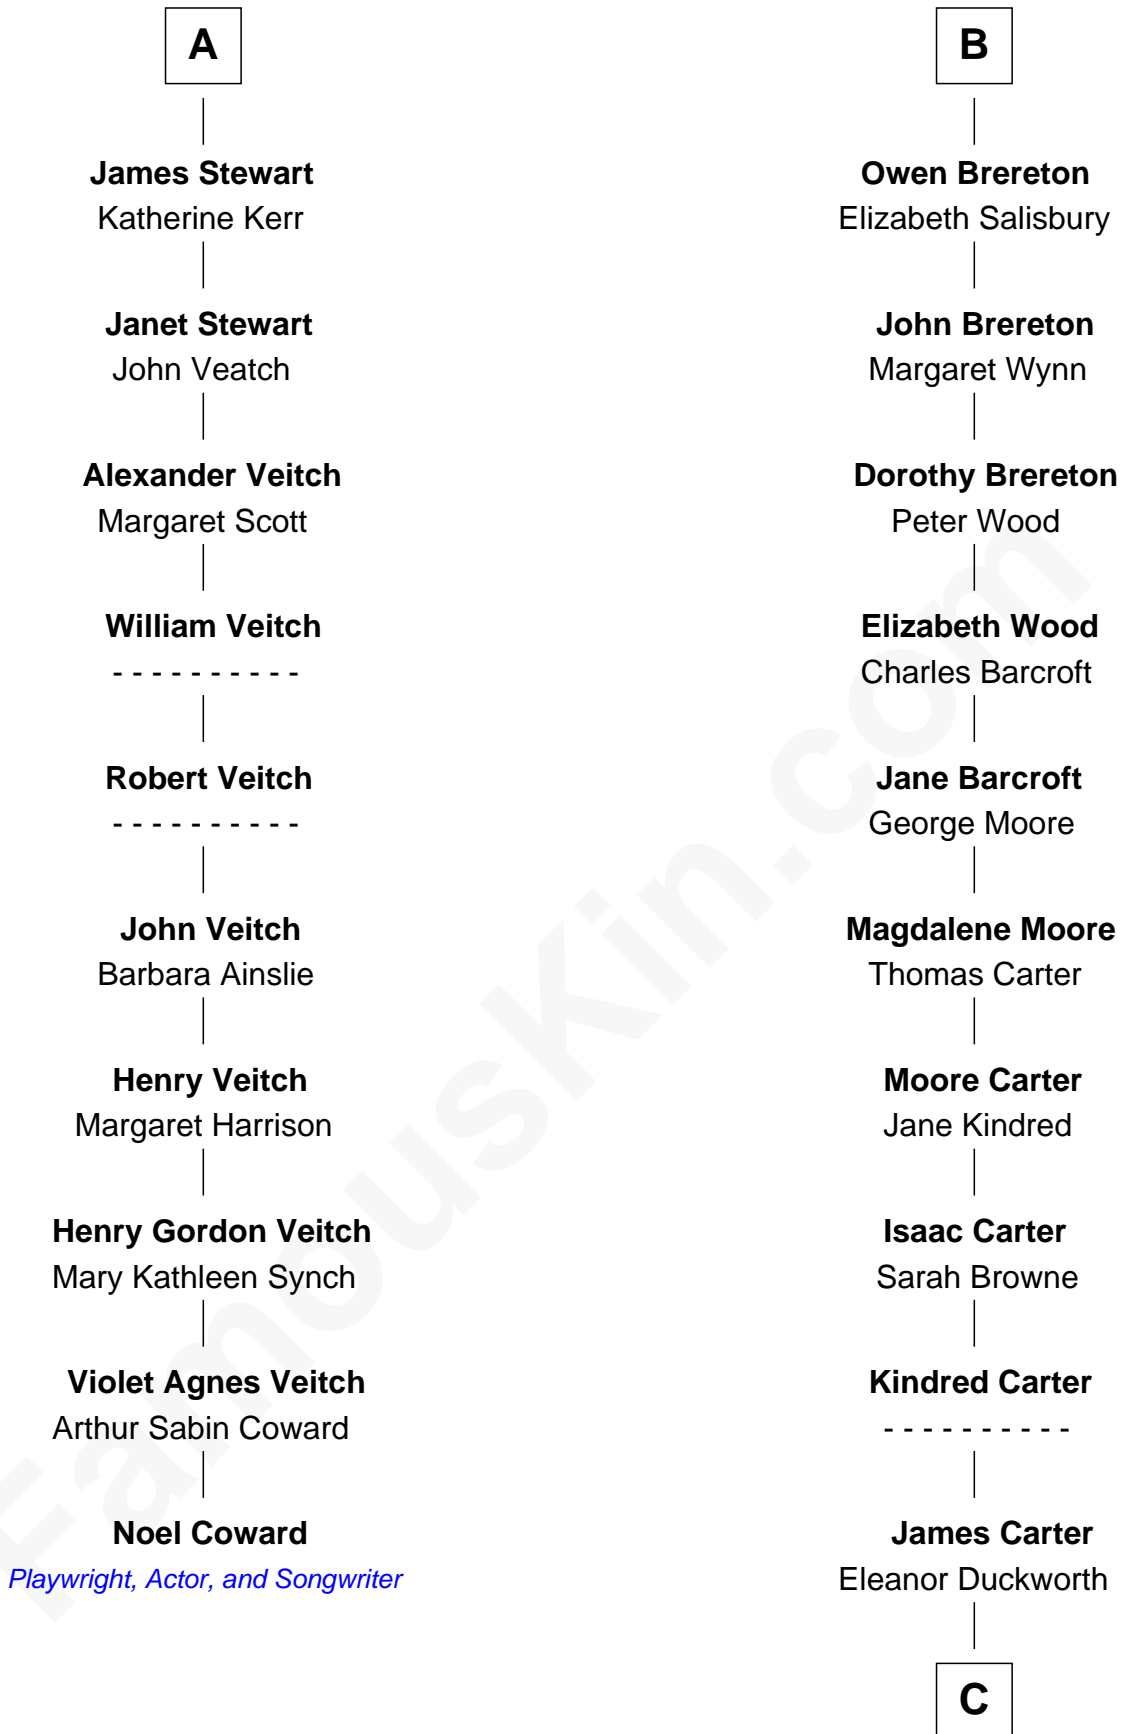

FamousKin.com

Relationship Chart of

Noel Coward

Playwright, Actor, and Songwriter

16th cousin 5 times removed of

Jimmy Carter

39th U.S. President

Sir Robert de Holland

Maude la Zouche

C

|
Wiley Carter

Ann Ansley

|
Littleberry Walker Carter

Mary Ann Diligent Seals

|
William Archibald Carter

Nina Pratt