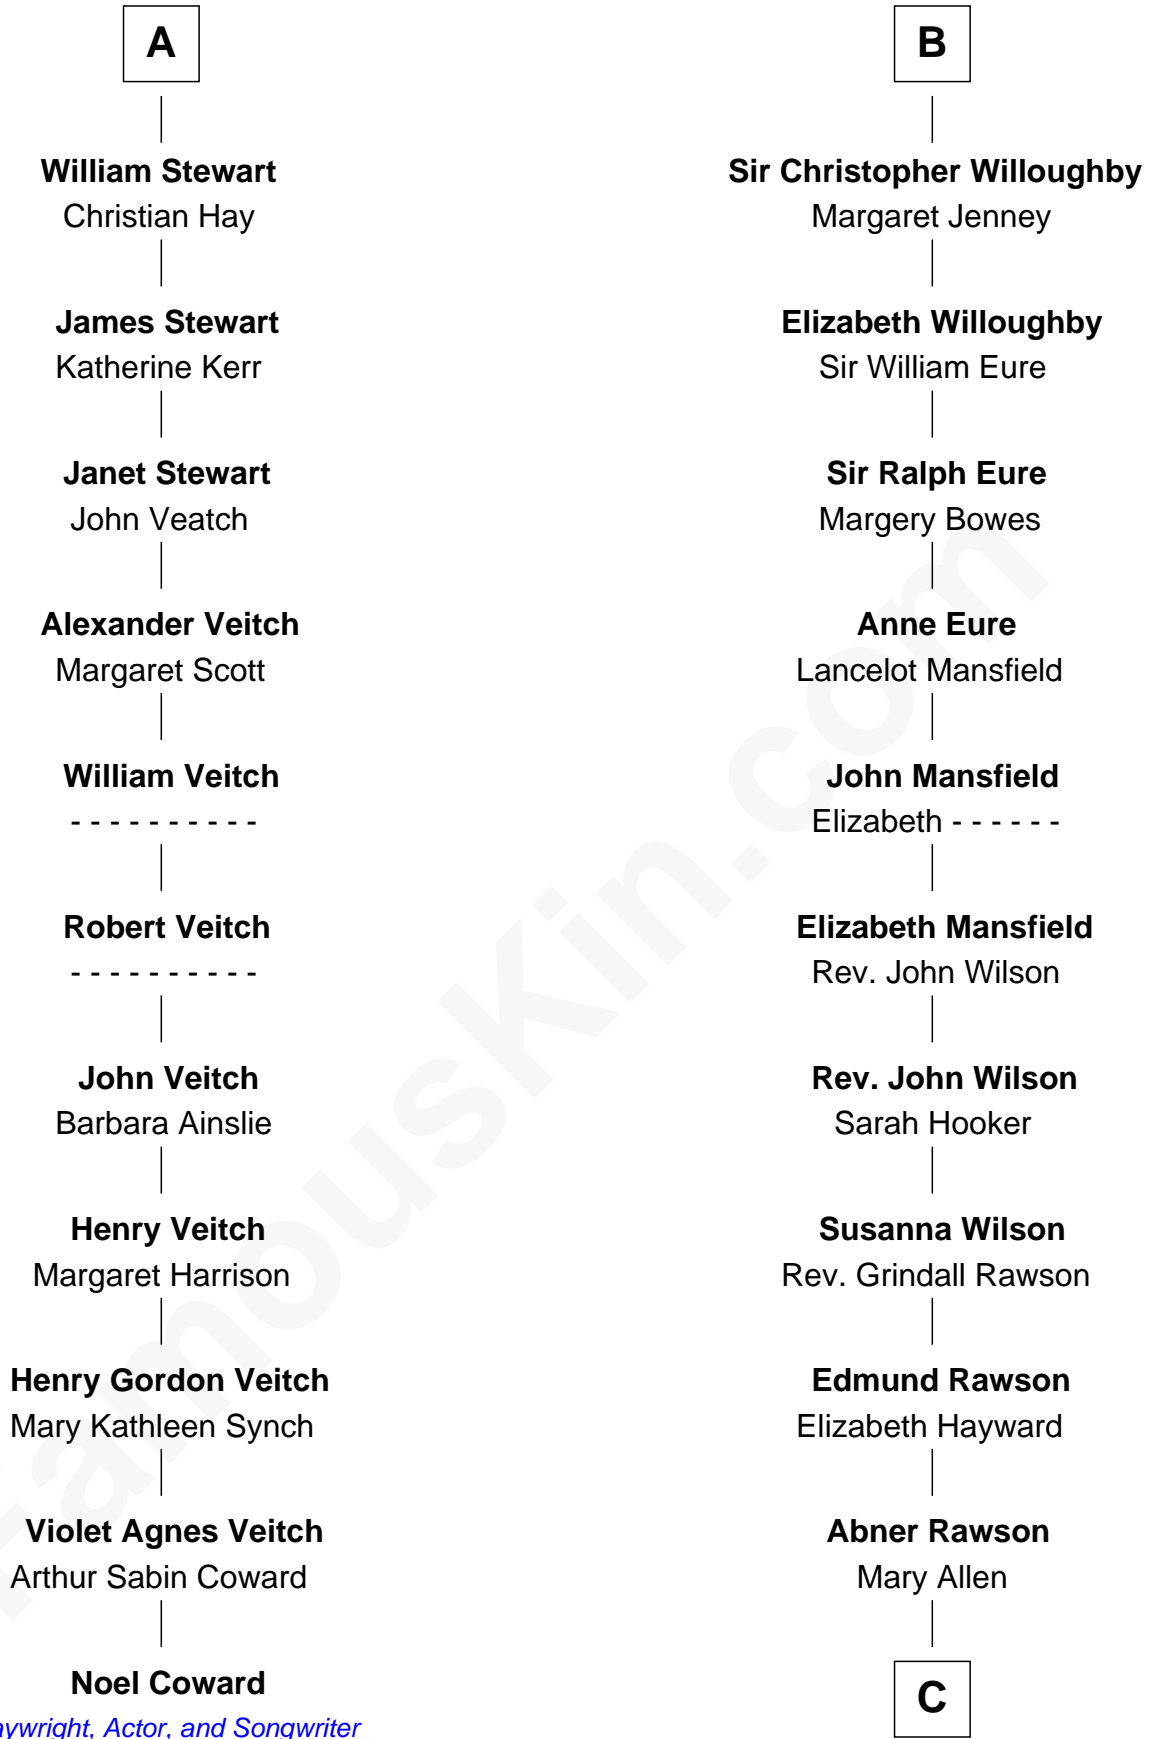

## Relationship Chart of

### Noel Coward

*Playwright, Actor, and Songwriter*

17th cousin 3 times removed of

### William Howard Taft

*27th U.S. President*

**C**

**Rhoda Rawson**

Aaron Taft

**Peter Rawson Taft**

Sylvia Howard

**Alphonso Taft**

Louisa Maria Torrey

**William Howard Taft**

*27th U.S. President*

FamousKin.com