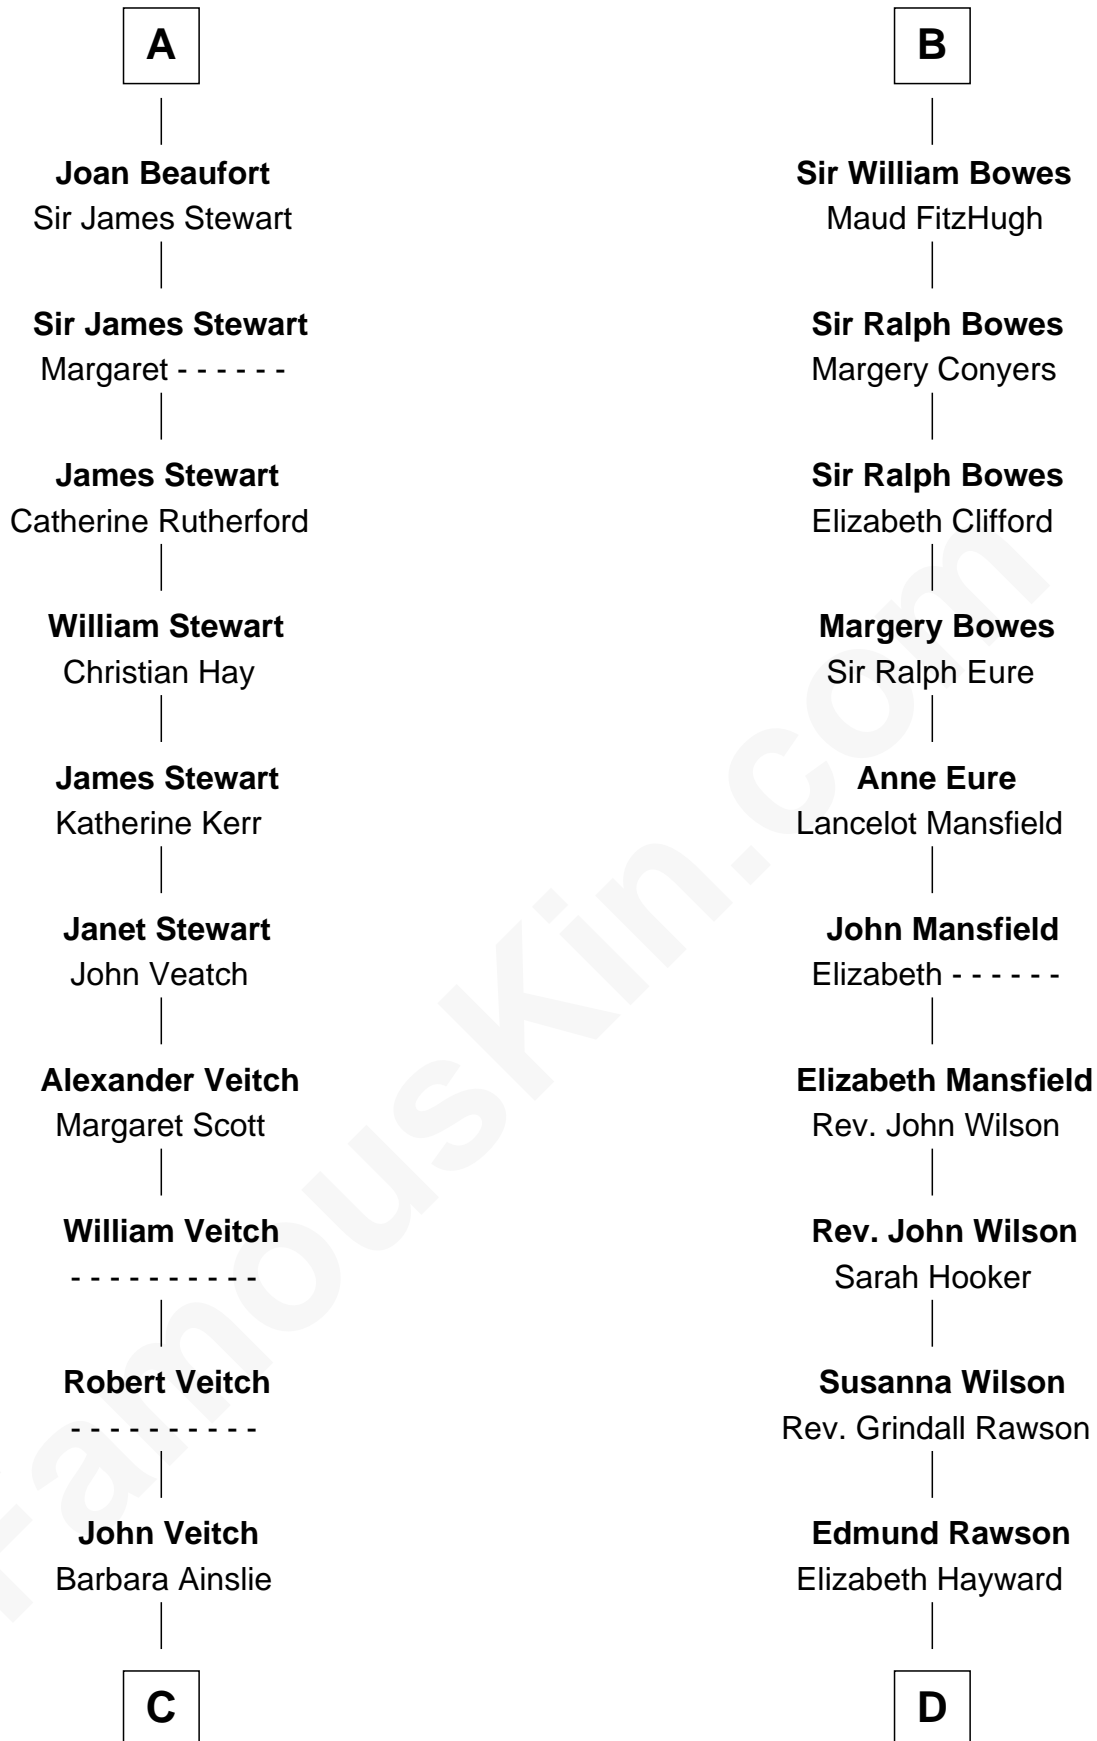

FamousKin.com

Relationship Chart of

Noel Coward

Playwright, Actor, and Songwriter

20th cousin 1 time removed of

William Howard Taft

27th U.S. President

Sir William Longespee

Margaret de Holand
Sir John Beaufort

A

William Longespee
Idoine de Camville

Ela Longespee
Sir James de Audley

Sir Hugh I de Audley
Iseult de Mortimer

Alice de Audley
Sir Ralph de Greystoke

Sir William de Greystoke
Joan FitzHenry

Sir Ralph de Greystoke
Katherine de Clifford

Joan de Greystoke
Sir William Bowes

B

C

Henry Veitch
Margaret Harrison

Henry Gordon Veitch
Mary Kathleen Synch

Violet Agnes Veitch
Arthur Sabin Coward

Noel Coward
Playwright, Actor, and Songwriter

D

Abner Rawson
Mary Allen

Rhoda Rawson
Aaron Taft

Peter Rawson Taft
Sylvia Howard

Alphonso Taft
Louisa Maria Torrey

William Howard Taft
27th U.S. President