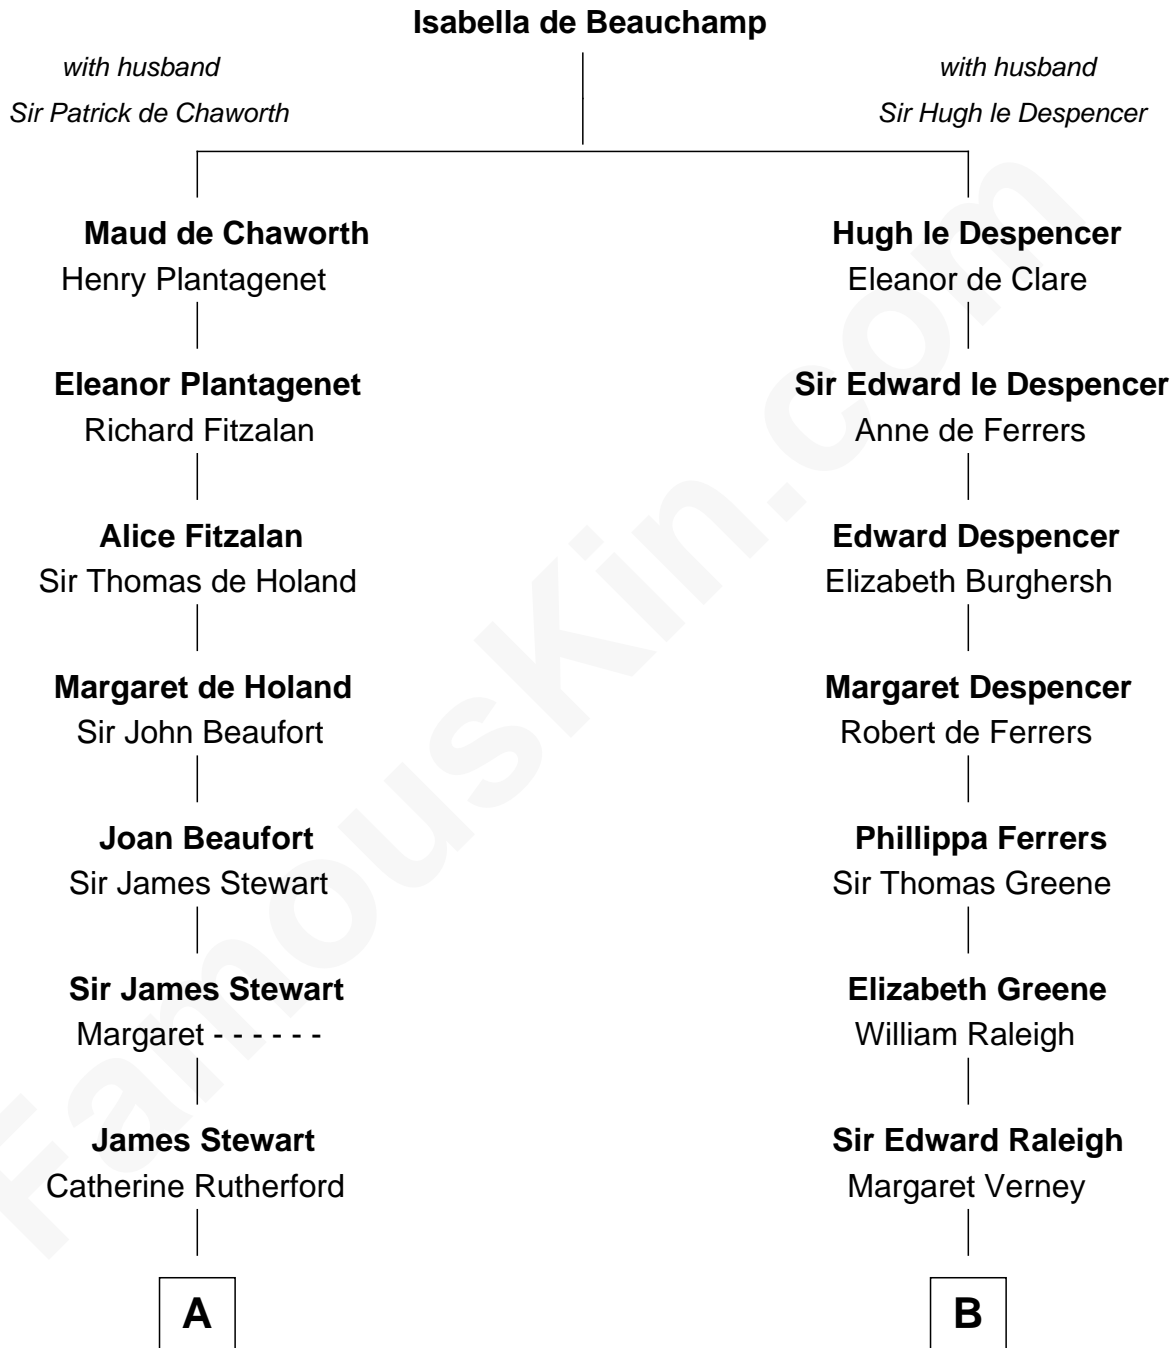

FamousKin.com

Relationship Chart of

Noel Coward

Playwright, Actor, and Songwriter

17th cousin 4 times removed of

George Romney

43rd Governor of Michigan

C

Charity Dickinson

Jared Pratt

Parley Parker Pratt

Mary Woods

Helaman Pratt

Anna Johanna Dorothy Wilcken

Anna Amelia Pratt

Gaskell Samuel Romney

George Romney

43rd Governor of Michigan

FamousKin.com